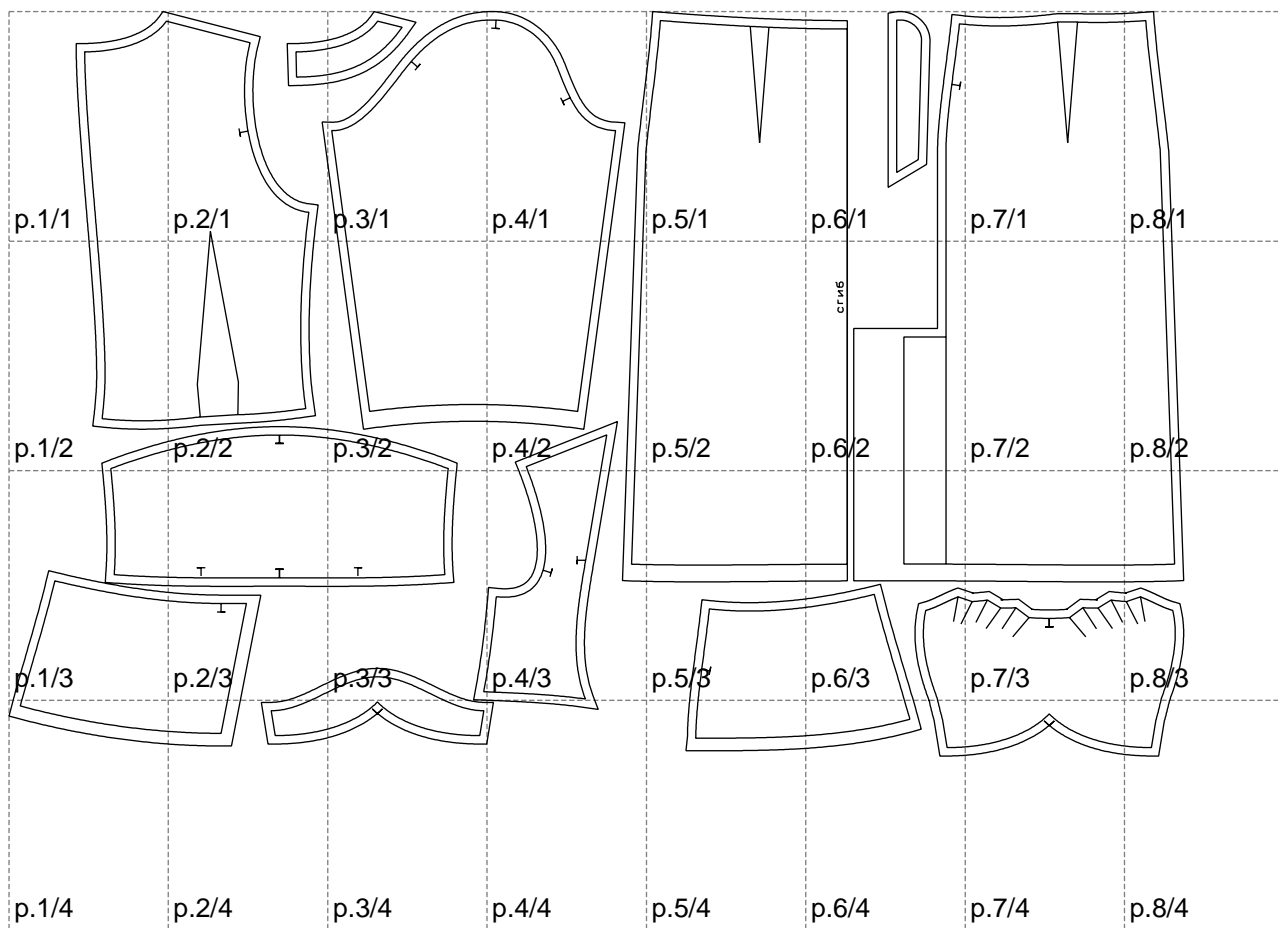

Not for print

Paper size: A4, size:1399.00 x886.46 mm

Maneken =1 ver.0

rz\_1=170

rz\_16=88

rz\_17=75.6

rz\_18=67.6

rz\_19=96

rz\_20=94.6

---

. . . . .  
. . . . .  
. . . . .