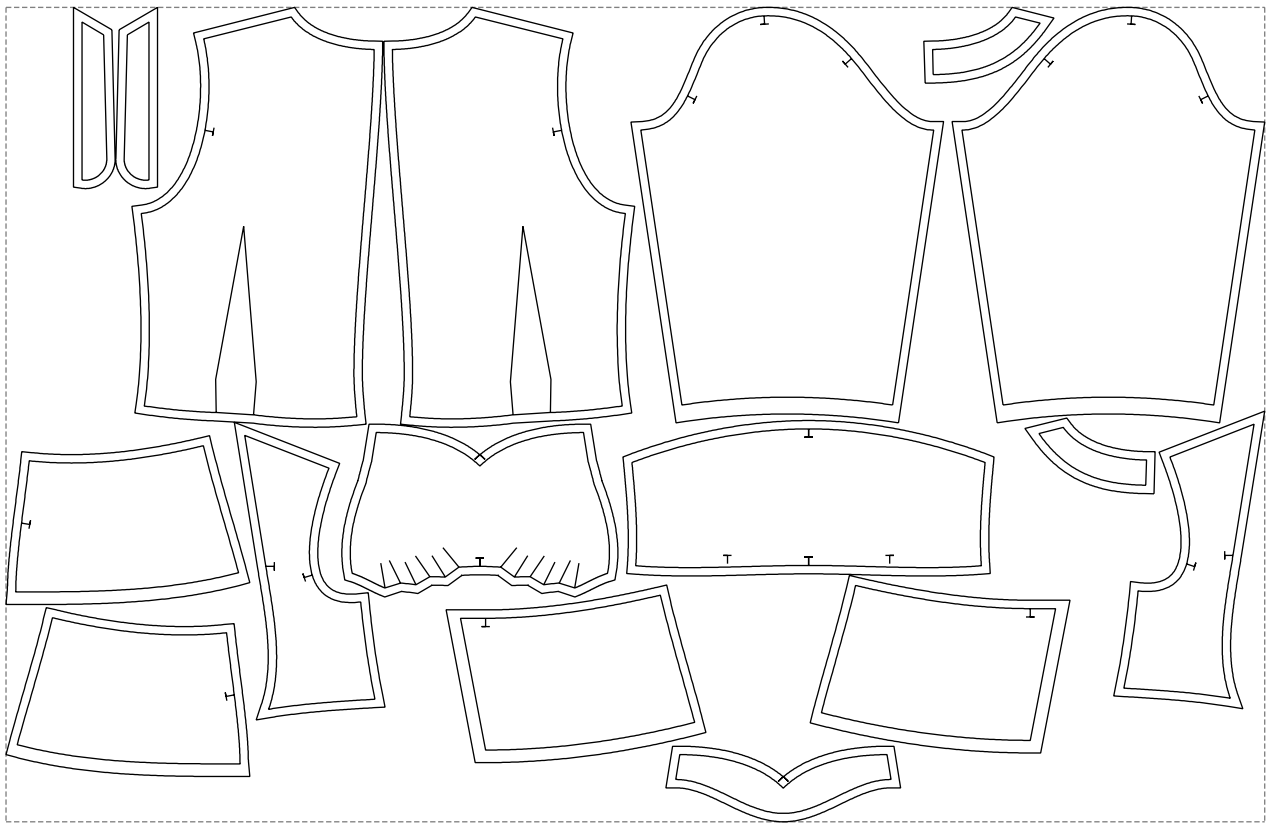

# Example

size:1499.00 x970.10 mm

Maneken =1 ver.0

rz\_1=170

rz\_16=92

rz\_17=78.8

rz\_18=71.8

rz\_19=100