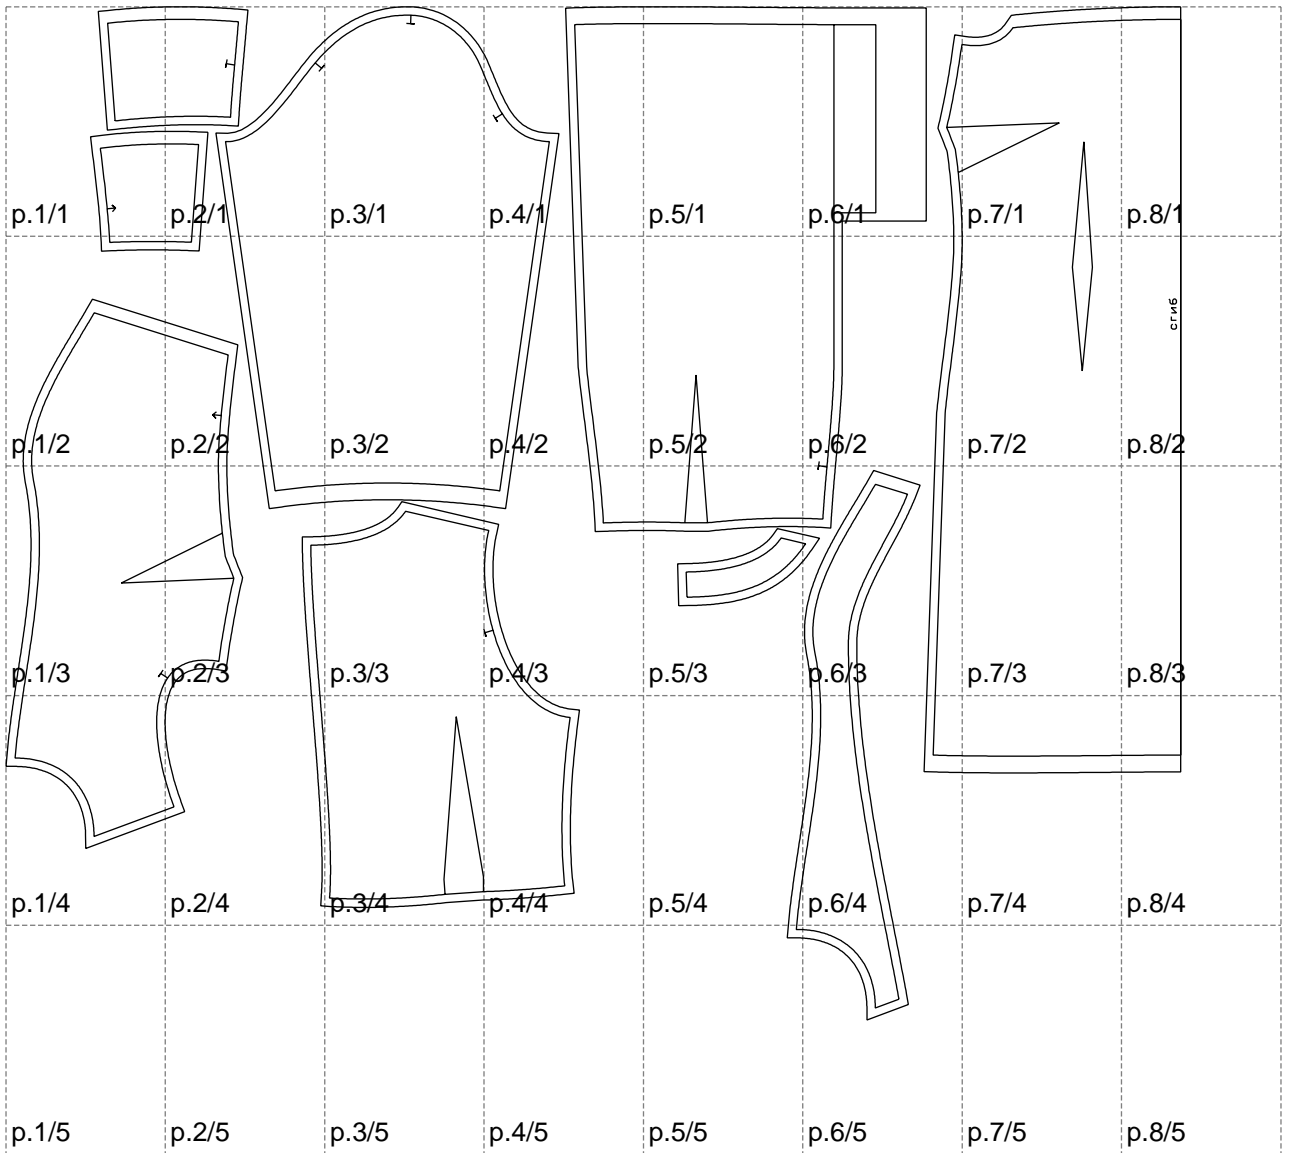

Not for print

Paper size: A4, size:1399.00 x1206.50 mm

# Example

size:1499.00 x1244.29 mm

Maneken =1 ver.0

rz\_1=170

rz\_16=104

rz\_17=88.9

rz\_18=84.4

rz\_19=112

rz\_20=109.3

---

. . . . .  
. . . . .  
. . . . .