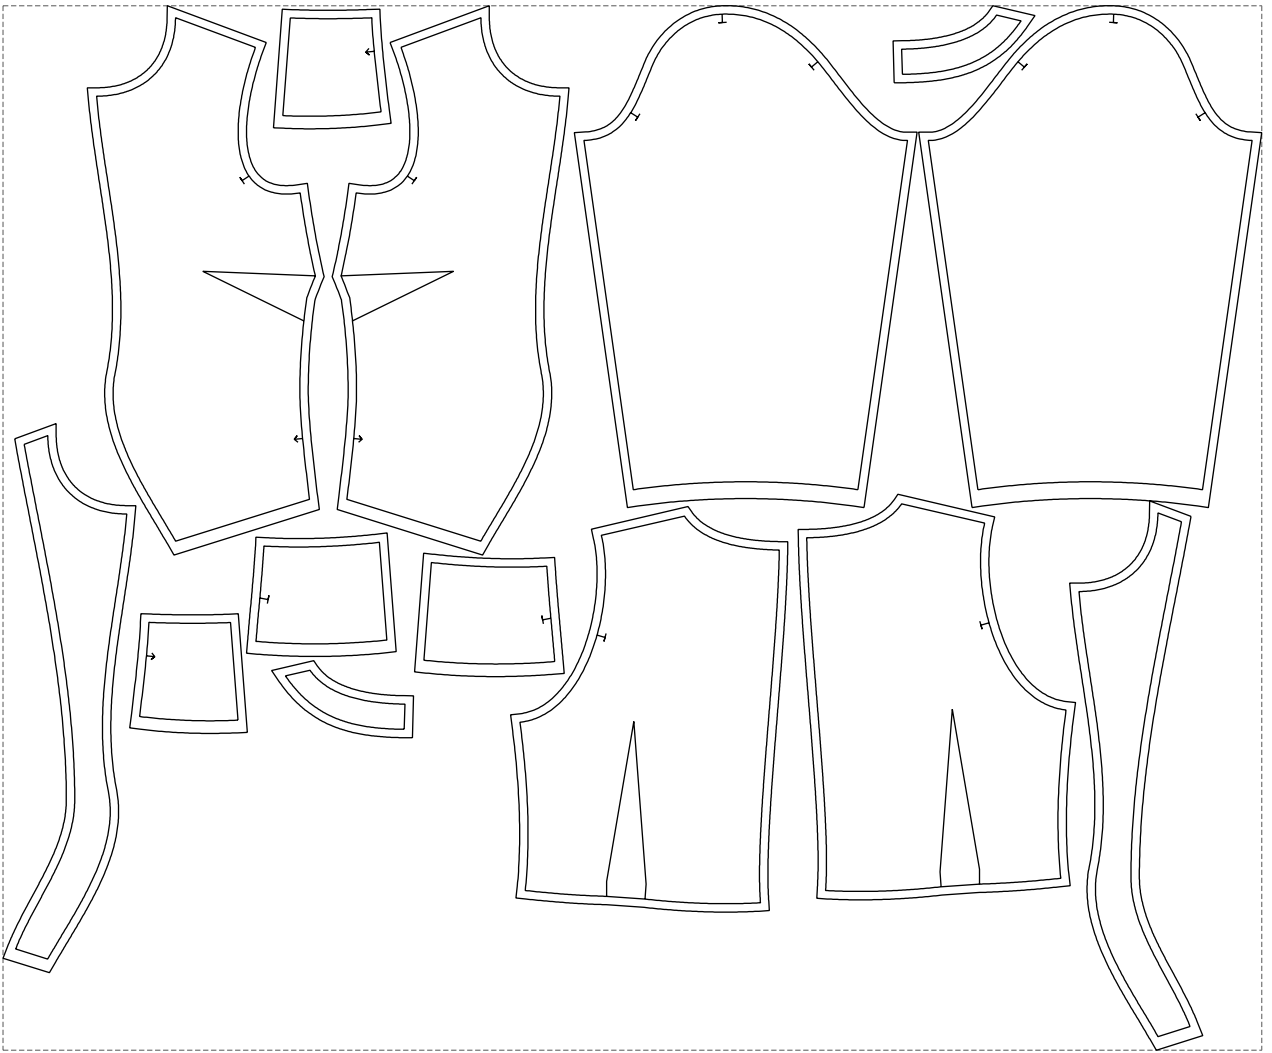

# Example

size:1499.00 x1244.29 mm

Maneken =1 ver.0

rz\_1=170

rz\_16=104

rz\_17=88.9

rz\_18=84.4

rz\_19=112