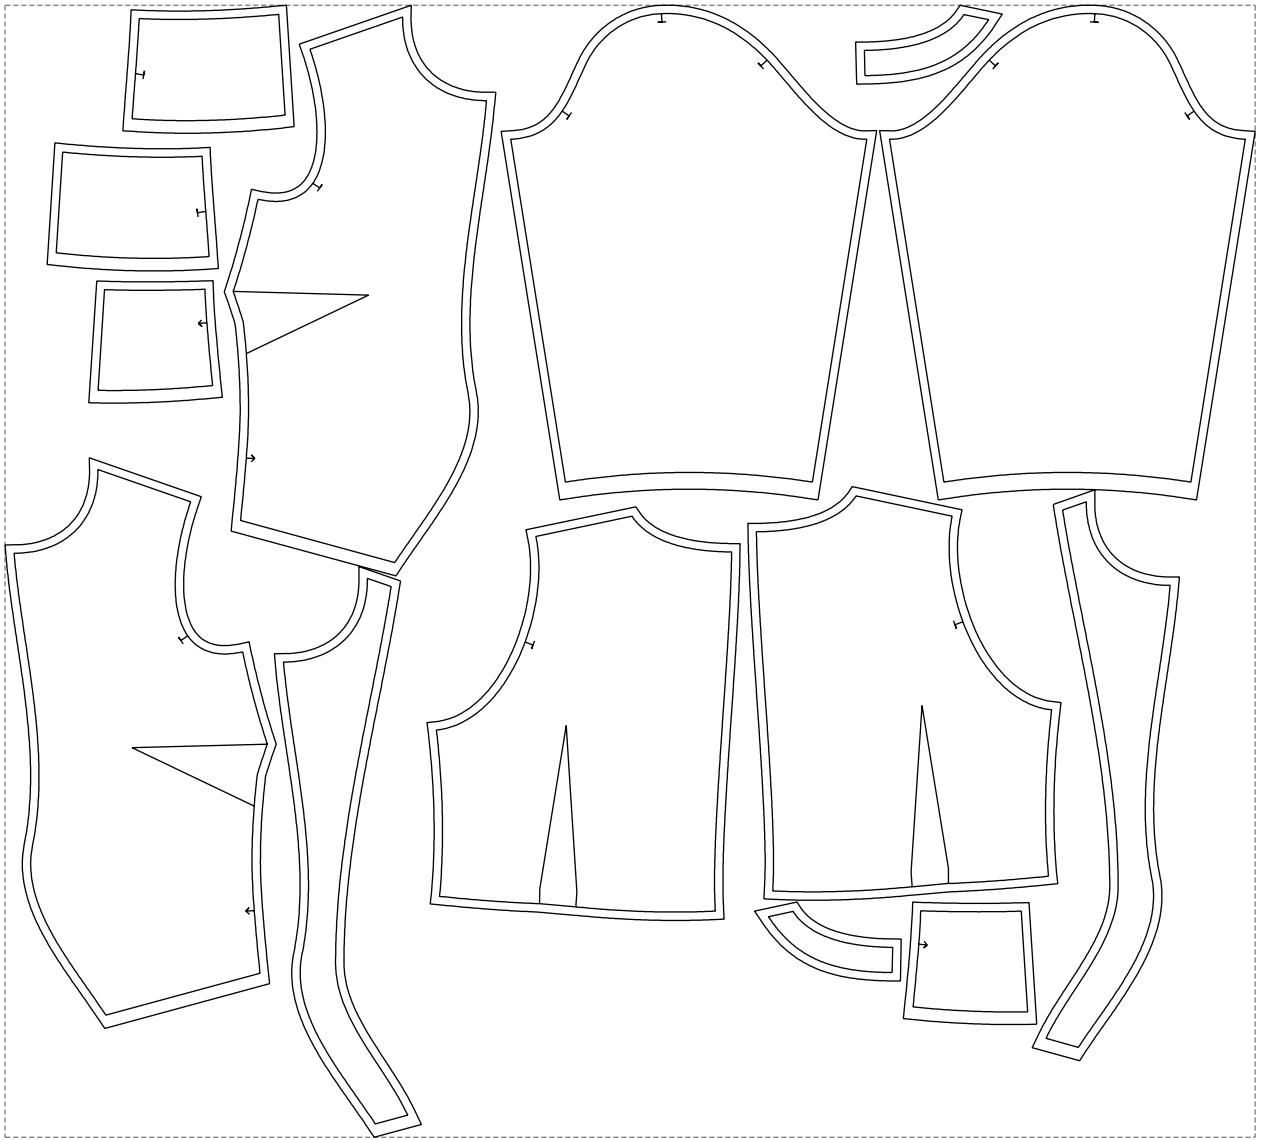

Not for print

Paper size: A4, size:1399.00 x1248.62 mm

# Example

size:1488.95 x1348.56 mm

Maneken =1 ver.0

rz\_1=170

rz\_16=120

rz\_17=104

rz\_18=103.6

rz\_19=128

rz\_20=125.1

---

. . . . .  
. . . . .  
. . . . .