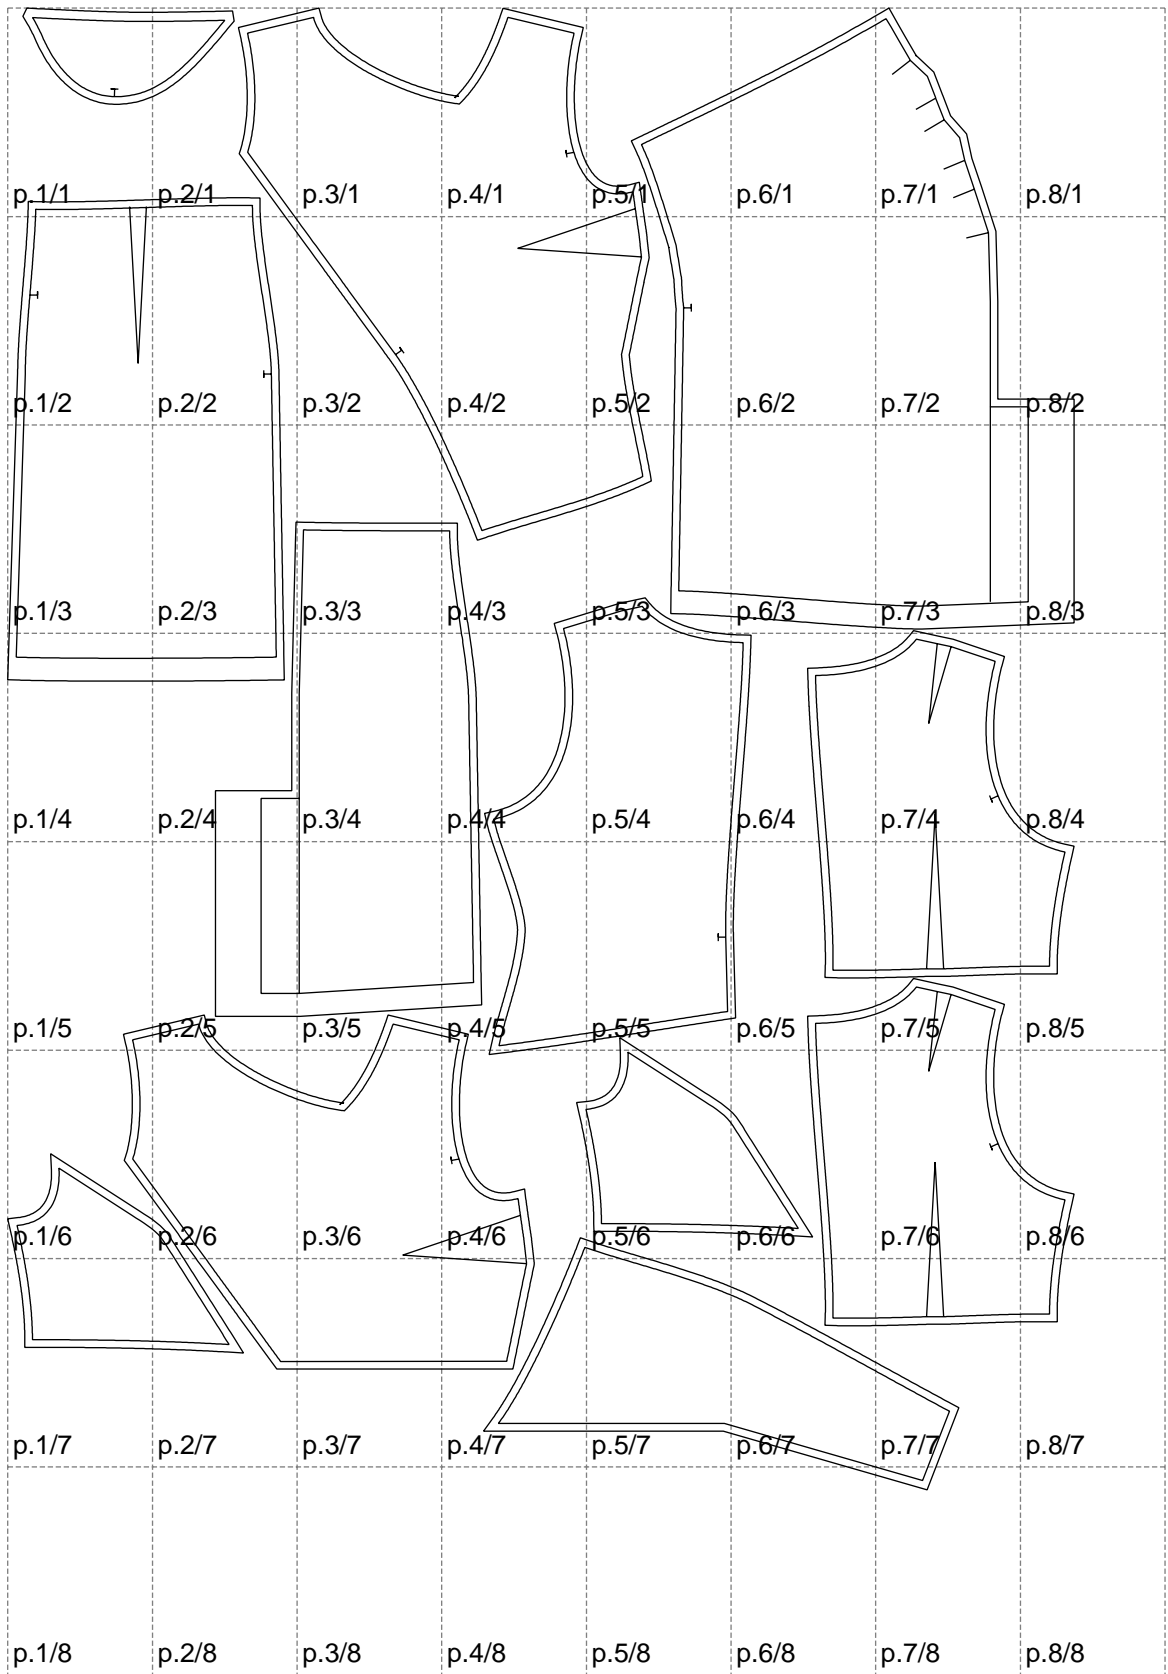

Not for print

Paper size: A4, size:1399.00 x1943.70 mm

# Example

size:1468.76 x1856.38 mm

Maneken =1 ver.0

rz\_1=170

rz\_16=116

rz\_17=100

rz\_18=98.8

rz\_19=124

rz\_20=121

---

. . . . .  
. . . . .  
. . . . .