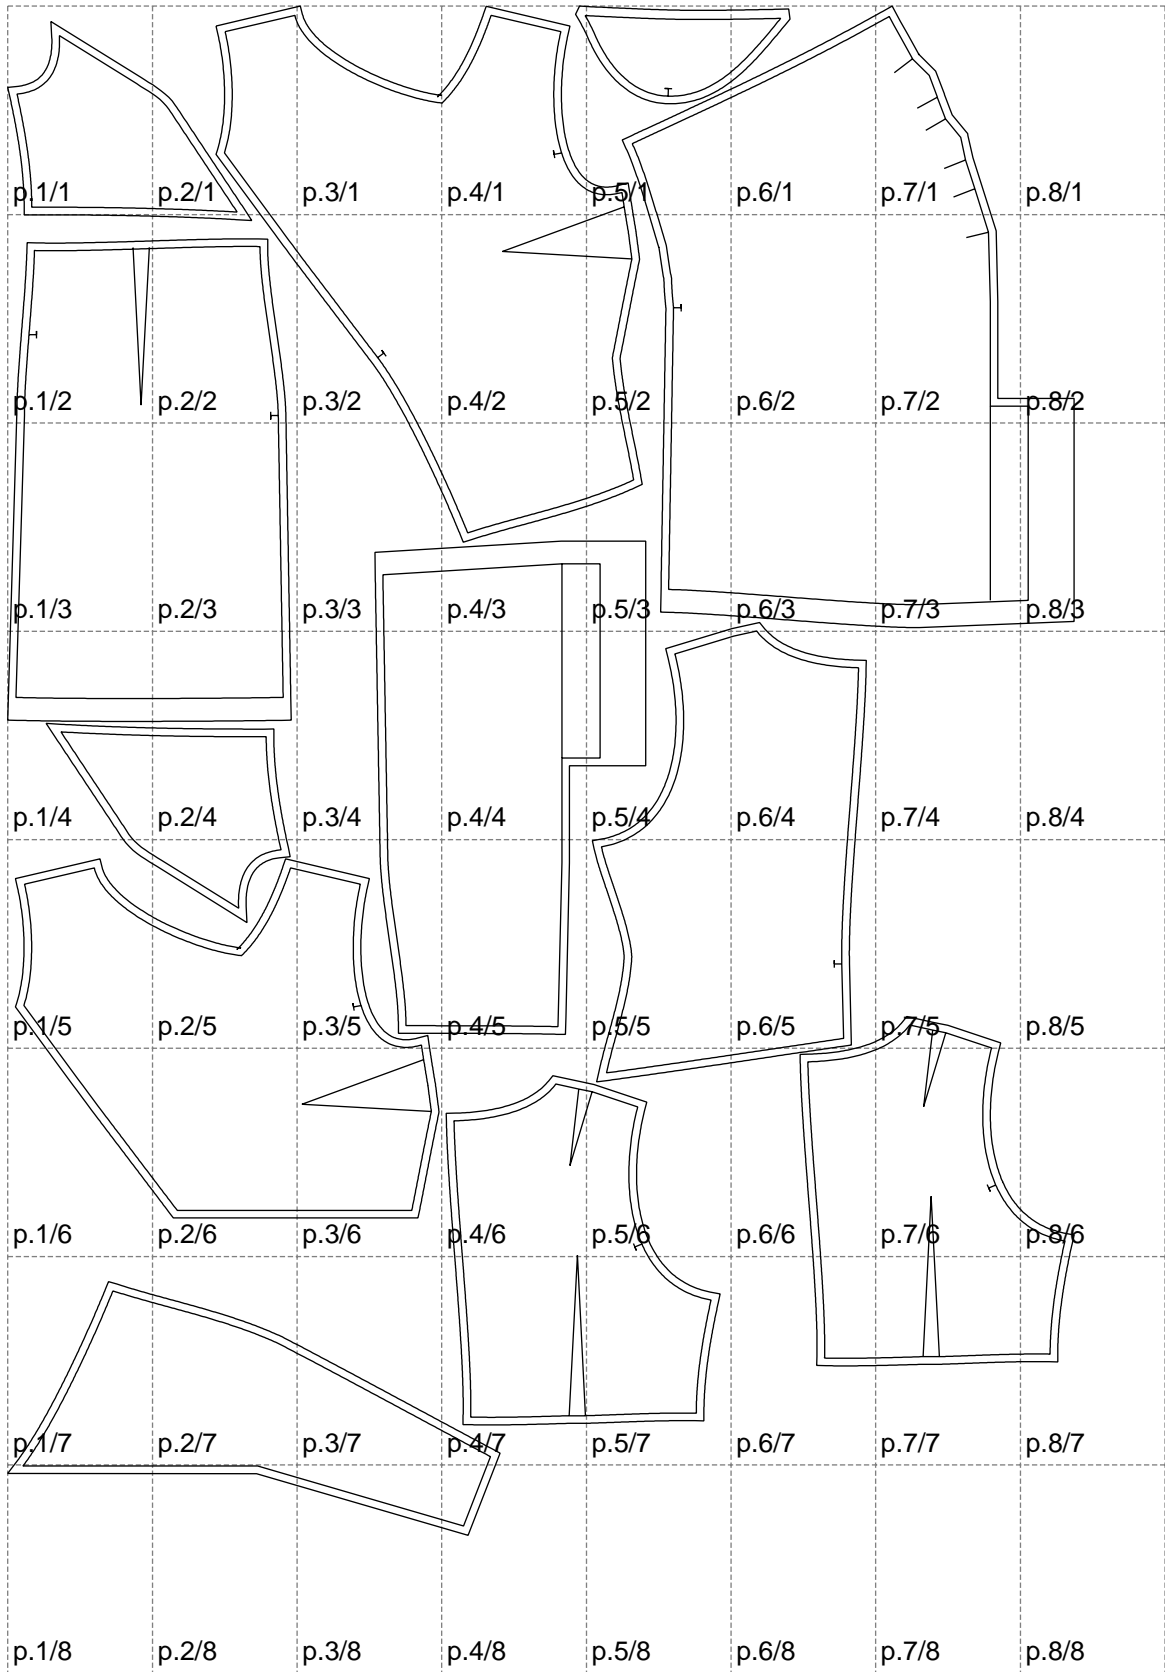

Not for print

Paper size: A4, size:1399.00 x2006.08 mm

# Example

size:1499.00 x1870.77 mm

Maneken =1 ver.0

rz\_1=170

rz\_16=120

rz\_17=104

rz\_18=103.6

rz\_19=128

rz\_20=125.1

---

. . . . .  
. . . . .  
. . . . .