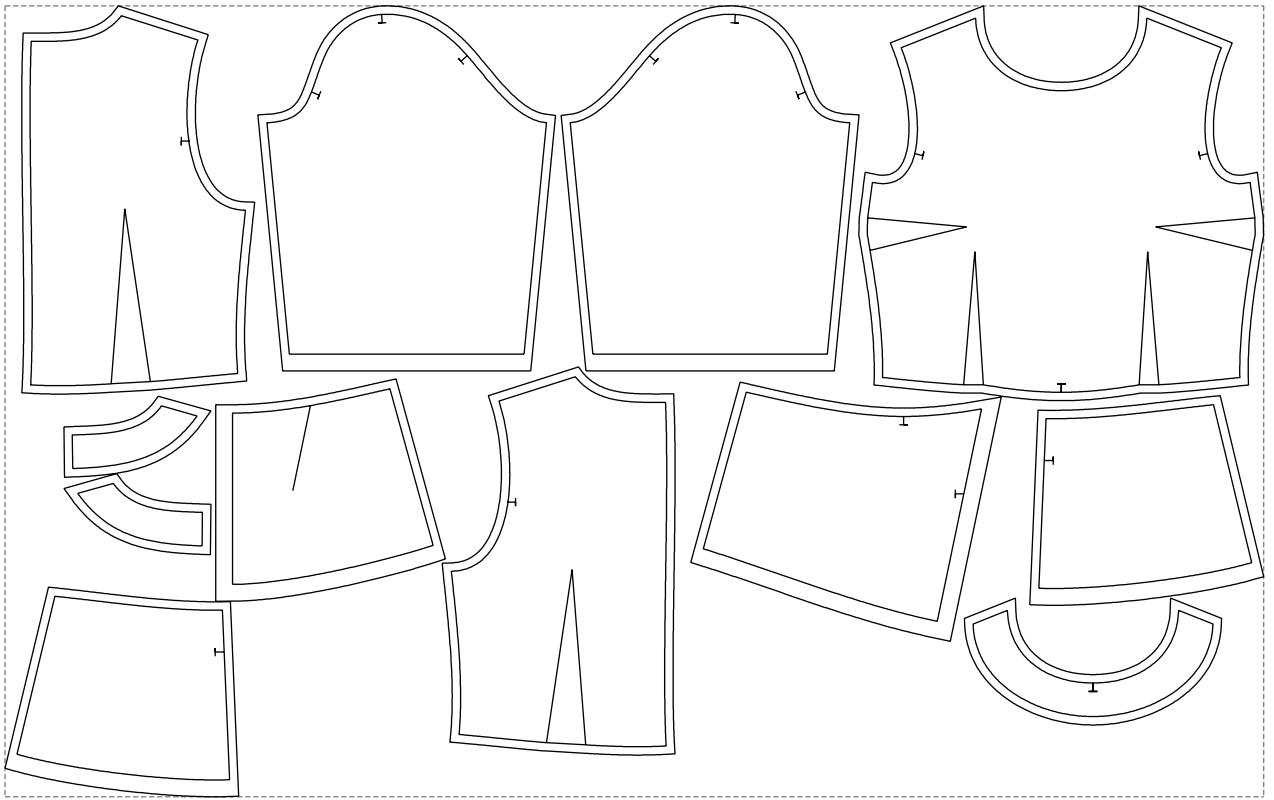

# Example

size:1499.00 x942.08 mm

Maneken =1 ver.0

rz\_1=170

rz\_16=88

rz\_17=75.6

rz\_18=67.6

rz\_19=96