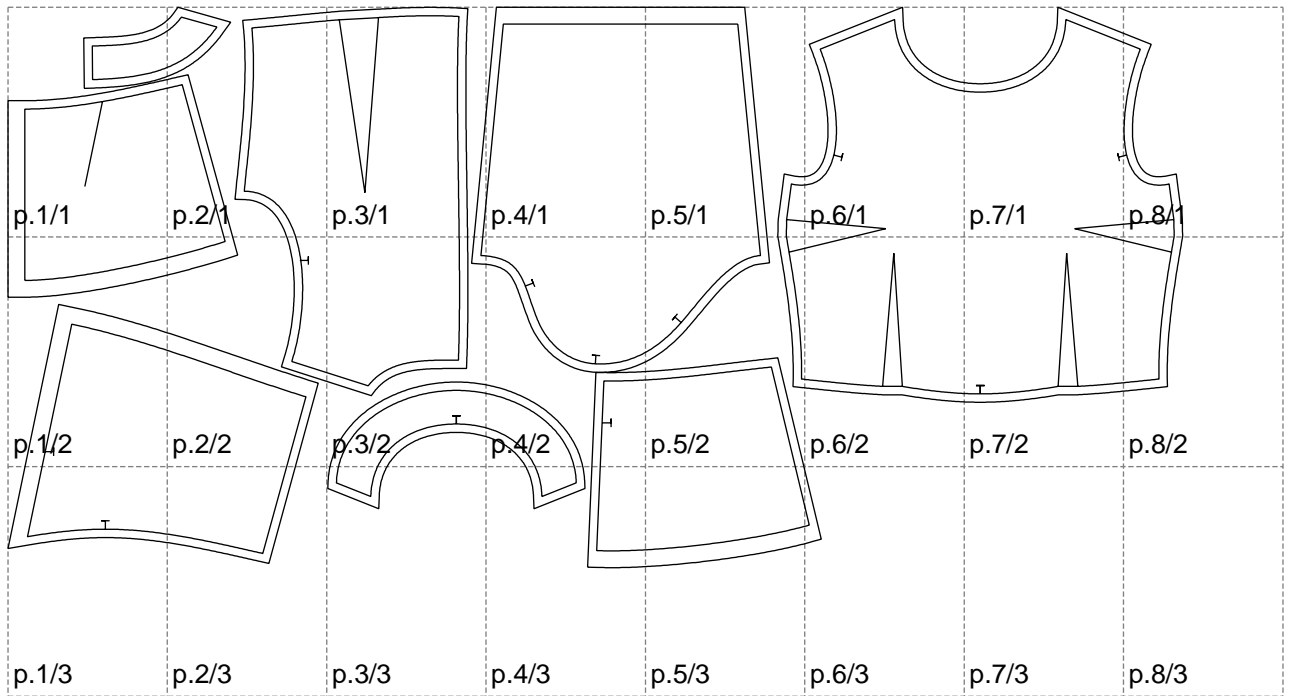

Not for print

Paper size: A4, size:1399.00 x667.18 mm

# Example

size:1499.00 x942.08 mm

Maneken =1 ver.0

rz\_1=170

rz\_16=88

rz\_17=75.6

rz\_18=67.6

rz\_19=96

rz\_20=94.6

---

. . . . .  
. . . . .  
. . . . .