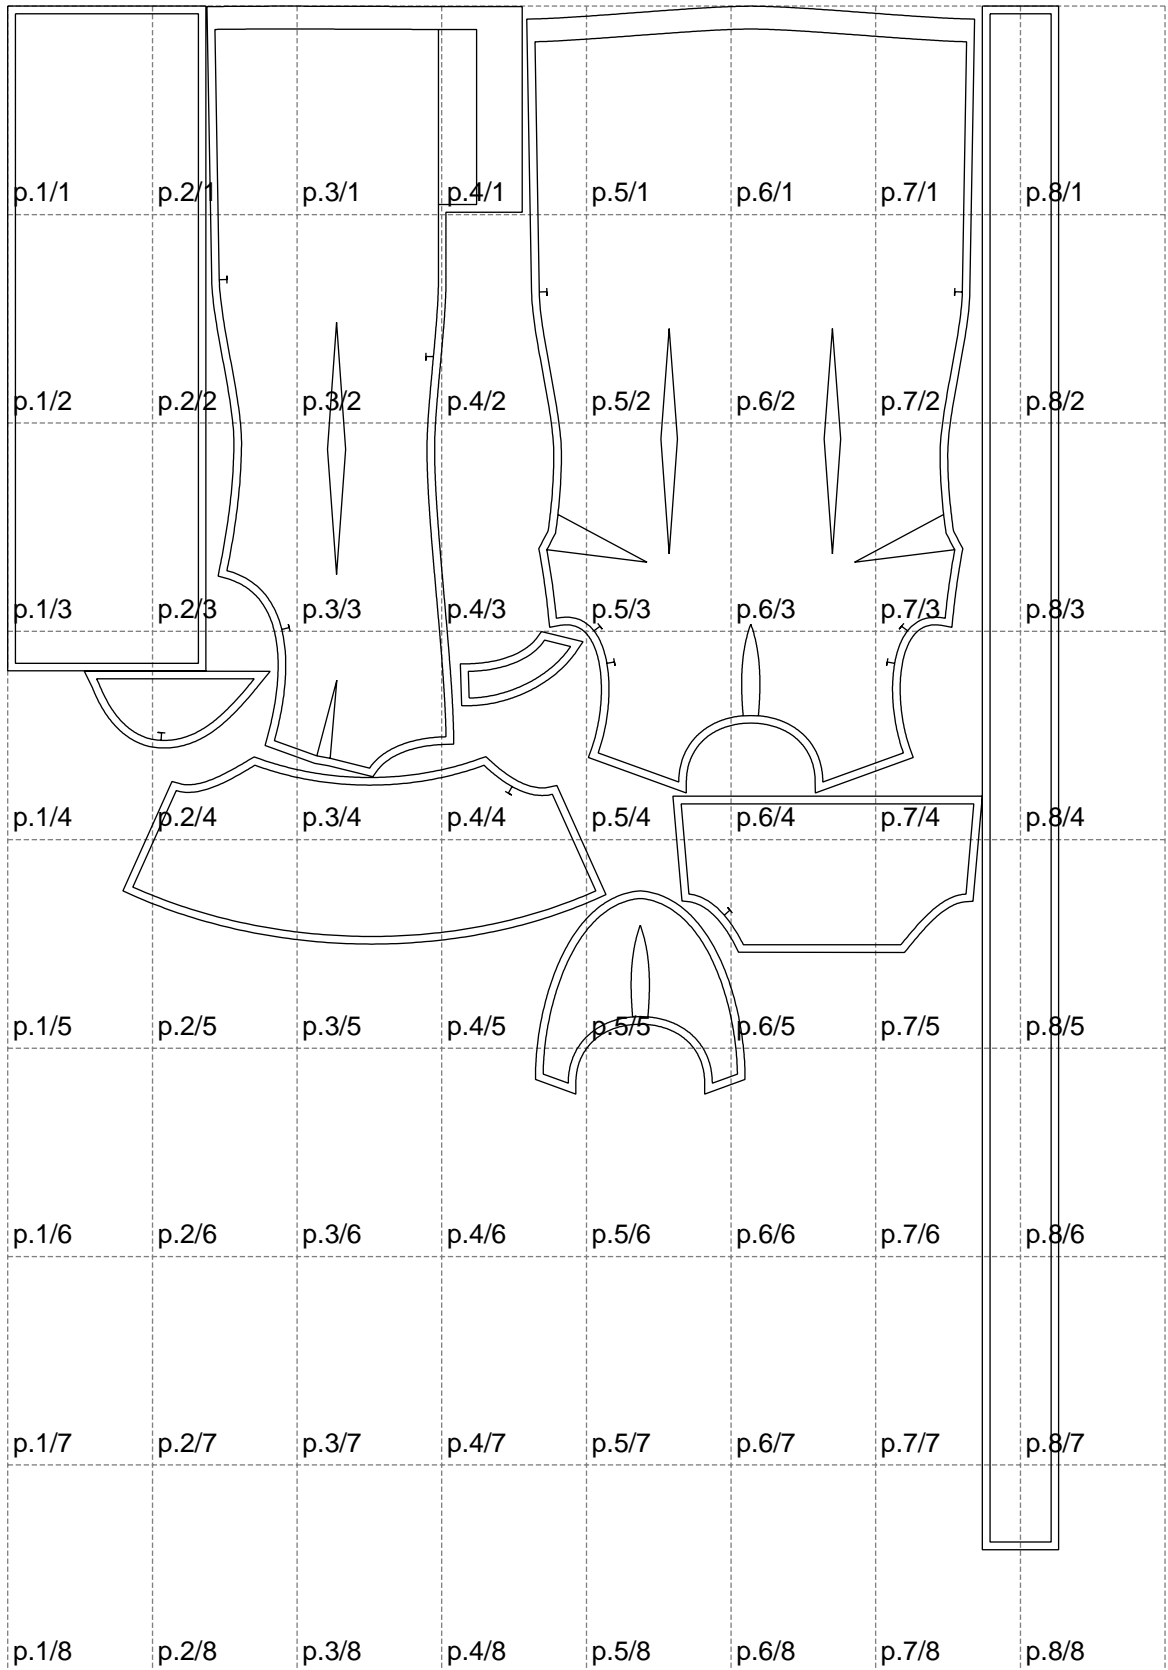

Not for print

Paper size: A4, size:1378.84 x2025.00 mm

# Example

size:1499.00 x2104.59 mm

Maneken =1 ver.0

rz\_1=170

rz\_16=100

rz\_17=85.4

rz\_18=80.2

rz\_19=108

rz\_20=105.4

---

. . . . .  
. . . . .  
. . . . .