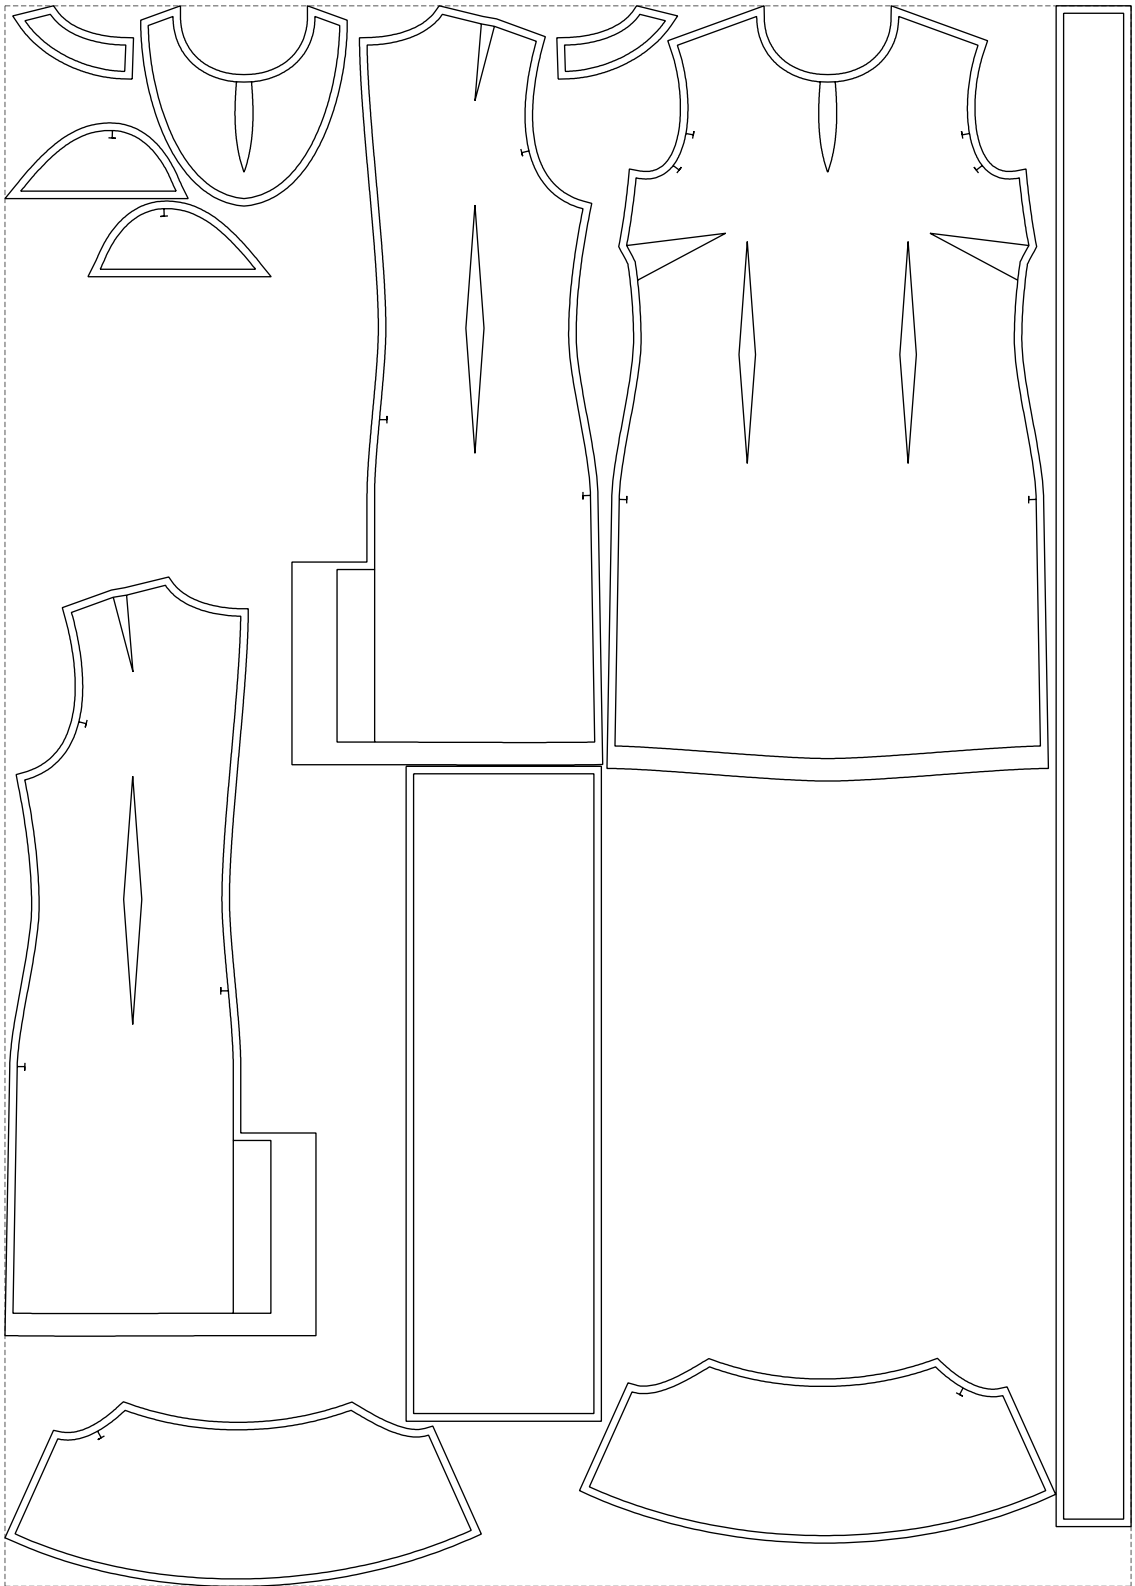

Not for print

Paper size: A4, size:1378.84 x2025.00 mm

# Example

size:1499.00 x2104.59 mm

Maneken =1 ver.0

rz\_1=170

rz\_16=100

rz\_17=85.4

rz\_18=80.2

rz\_19=108

rz\_20=105.4

---

. . . . .  
. . . . .  
. . . . .