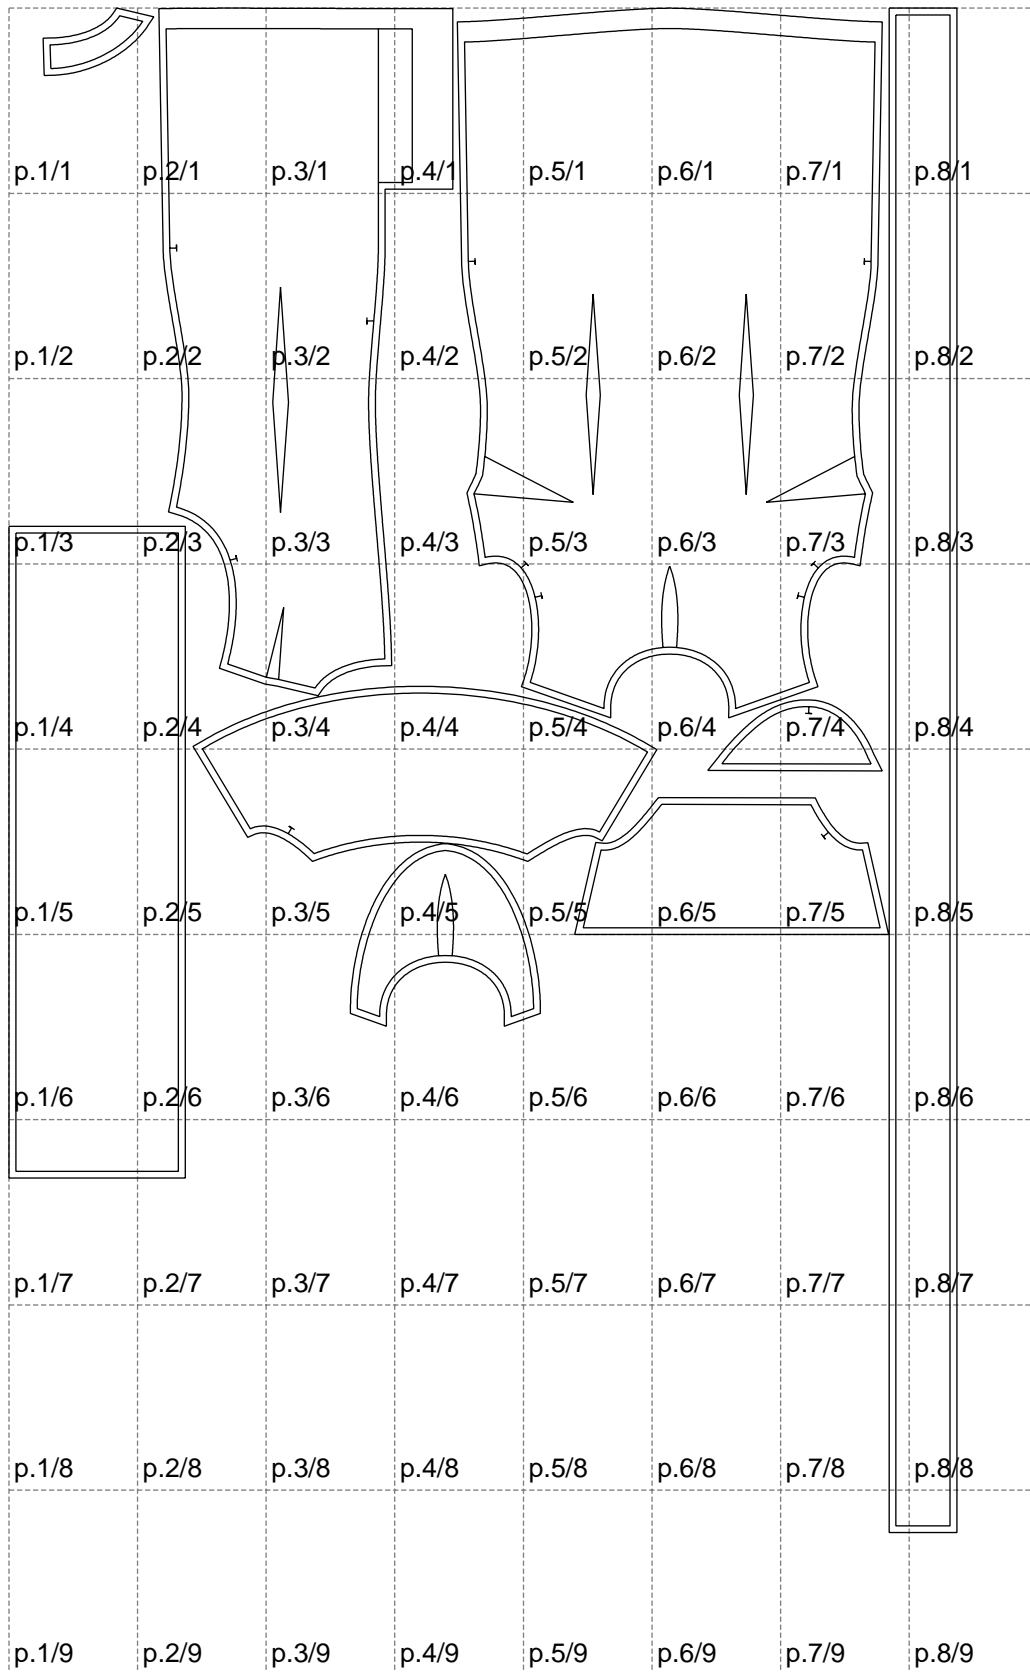

Not for print

Paper size: A4, size:1399.00 x2250.00 mm

# Example

size:1499.00 x2250.00 mm

Maneken =1 ver.0

rz\_1=170

rz\_16=108

rz\_17=92.5

rz\_18=89.2

rz\_19=116

rz\_20=113

---

. . . . .  
. . . . .  
. . . . .