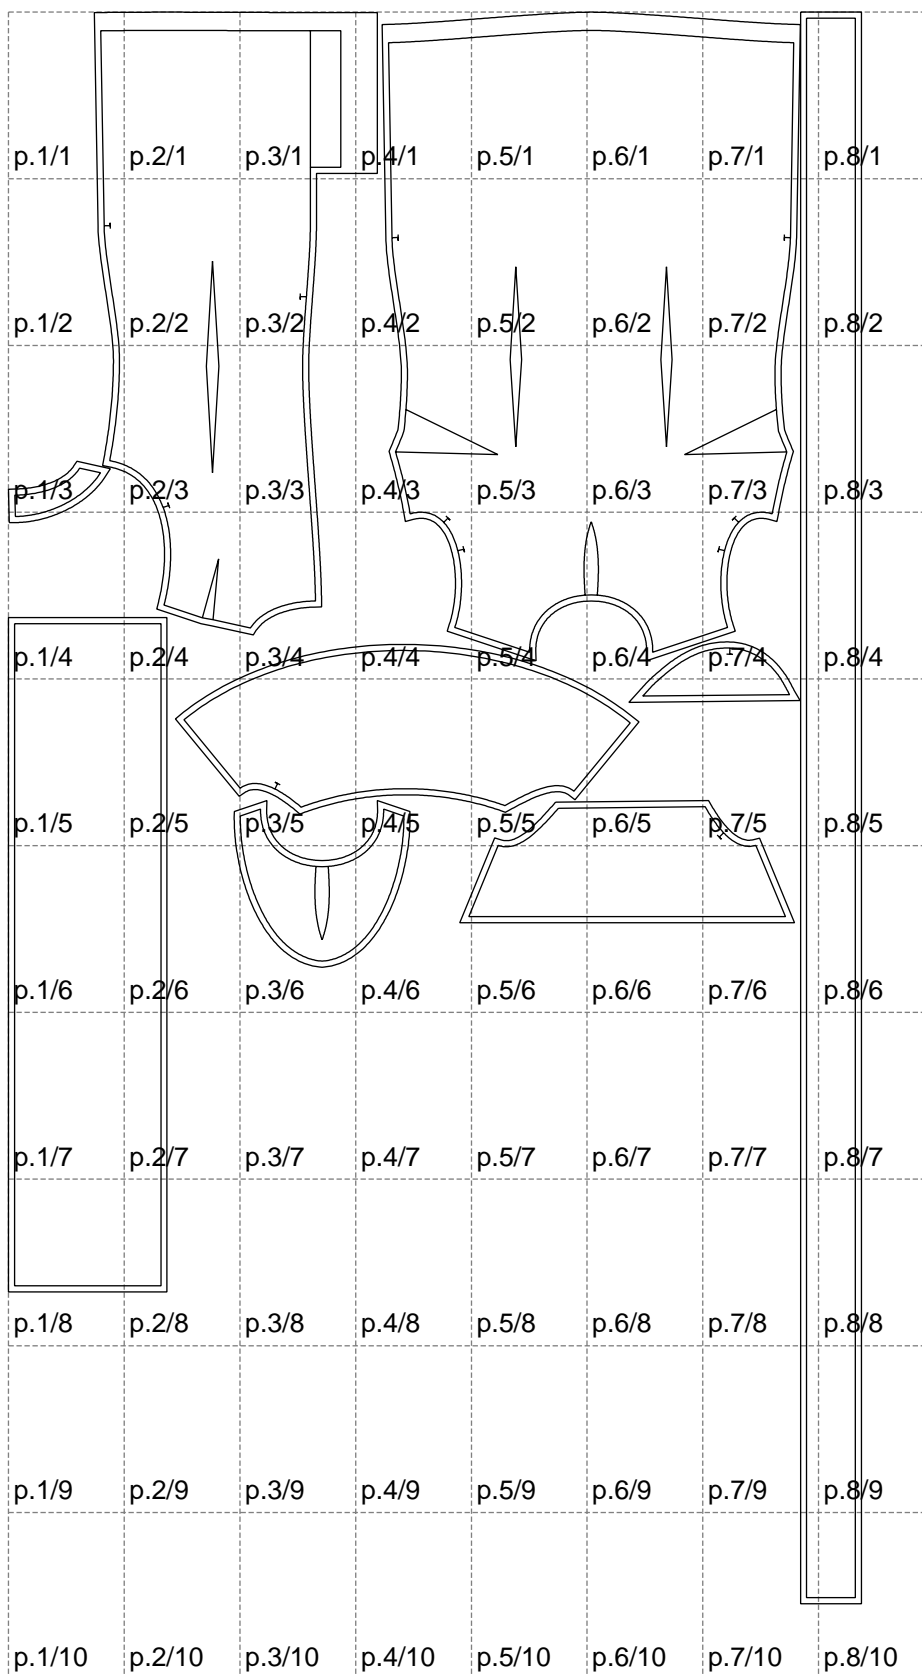

Not for print

Paper size: A4, size:1399.00 x2610.00 mm

# Example

size:1499.00 x2610.00 mm

Maneken =1 ver.0

rz\_1=170

rz\_16=120

rz\_17=104

rz\_18=103.6

rz\_19=128

rz\_20=125.1

---

. . . . .  
. . . . .  
. . . . .