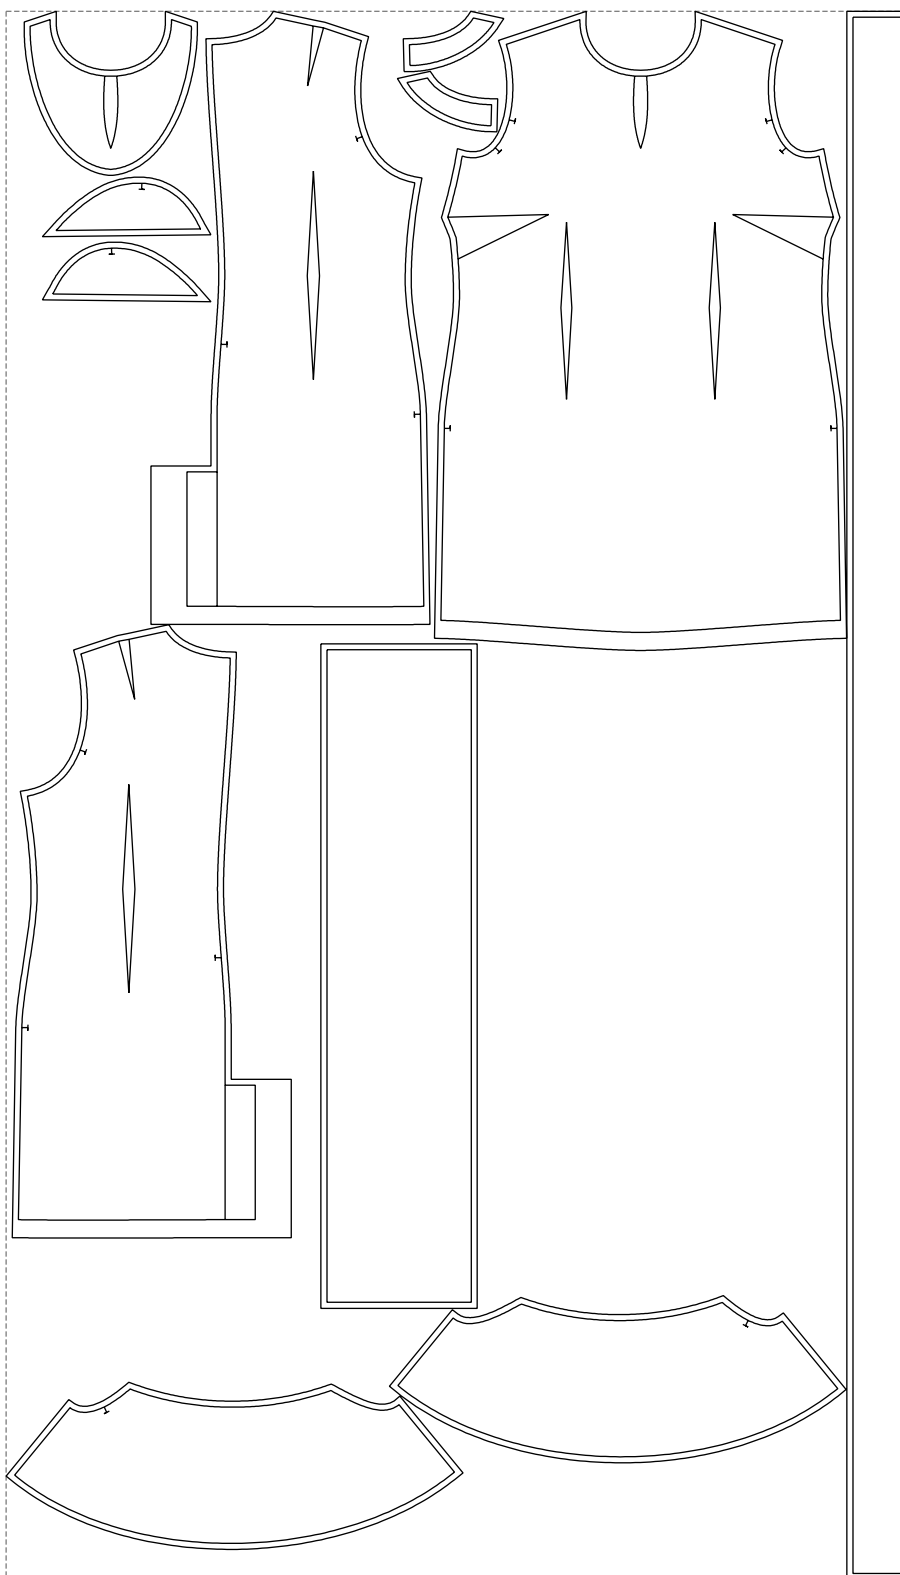

Not for print

Paper size: A4, size:1399.00 x2610.00 mm

# Example

size:1499.00 x2610.00 mm

Maneken =1 ver.0

rz\_1=170

rz\_16=120

rz\_17=104

rz\_18=103.6

rz\_19=128