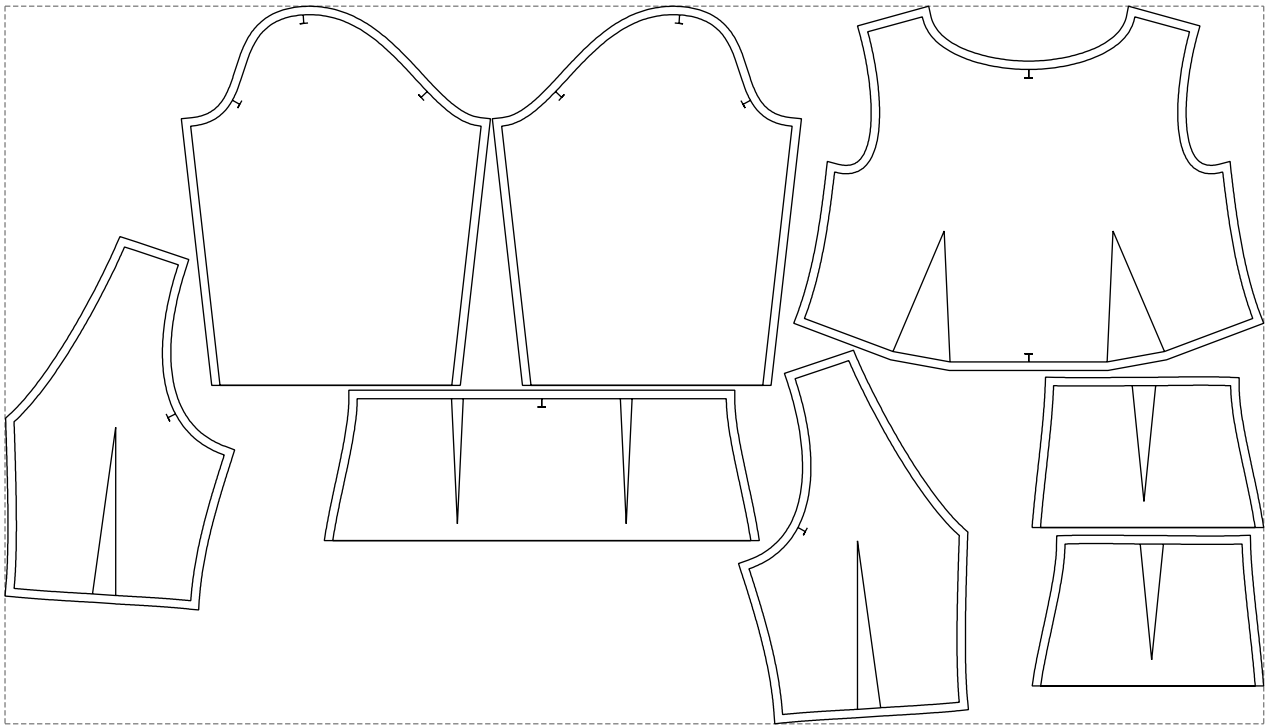

# Example

size:1499.00 x854.63 mm

Maneken =1 ver.0

rz\_1=170

rz\_16=92

rz\_17=78.8

rz\_18=71.8

rz\_19=100