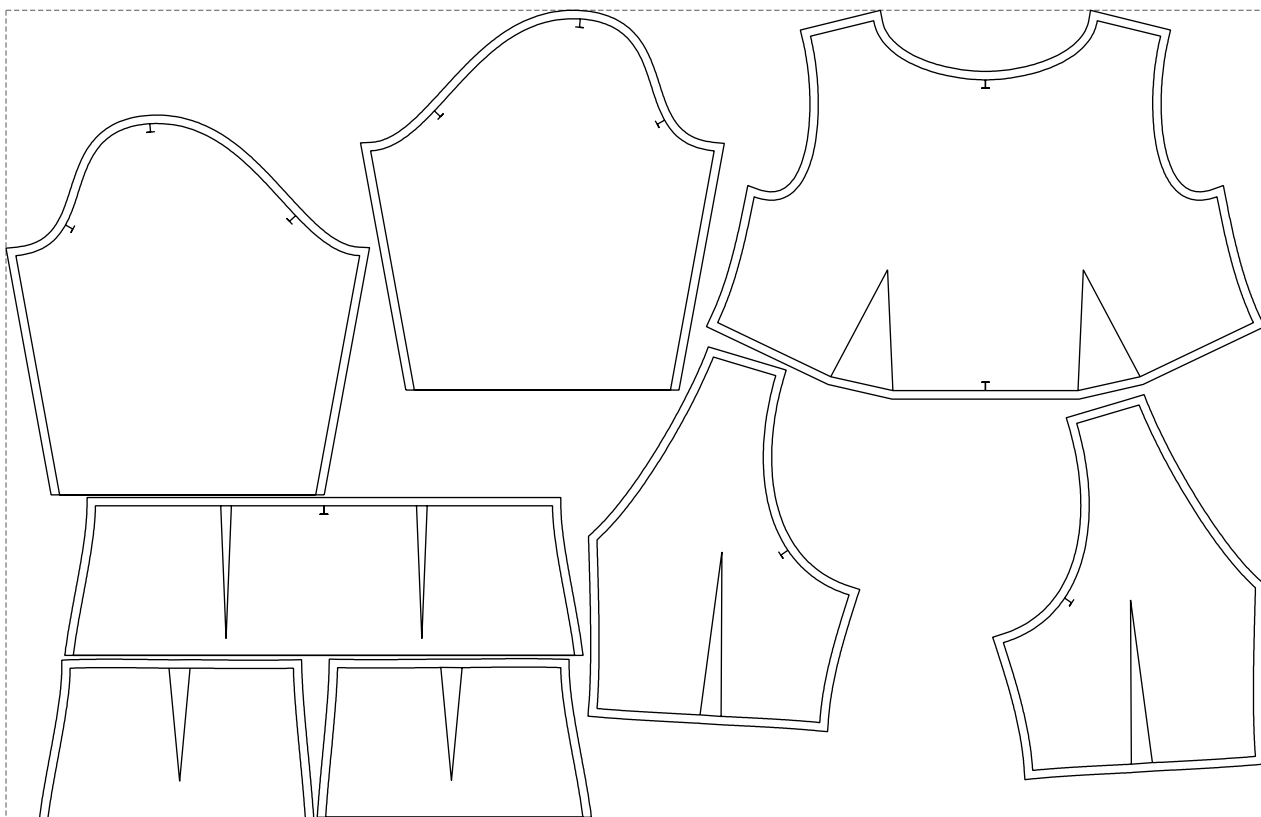

Not for print

Paper size: A4, size:1399.00 x1711.78 mm

# Example

size:1499.00 x961.82 mm

Maneken =1 ver.0

rz\_1=170

rz\_16=112

rz\_17=96.2

rz\_18=94

rz\_19=120