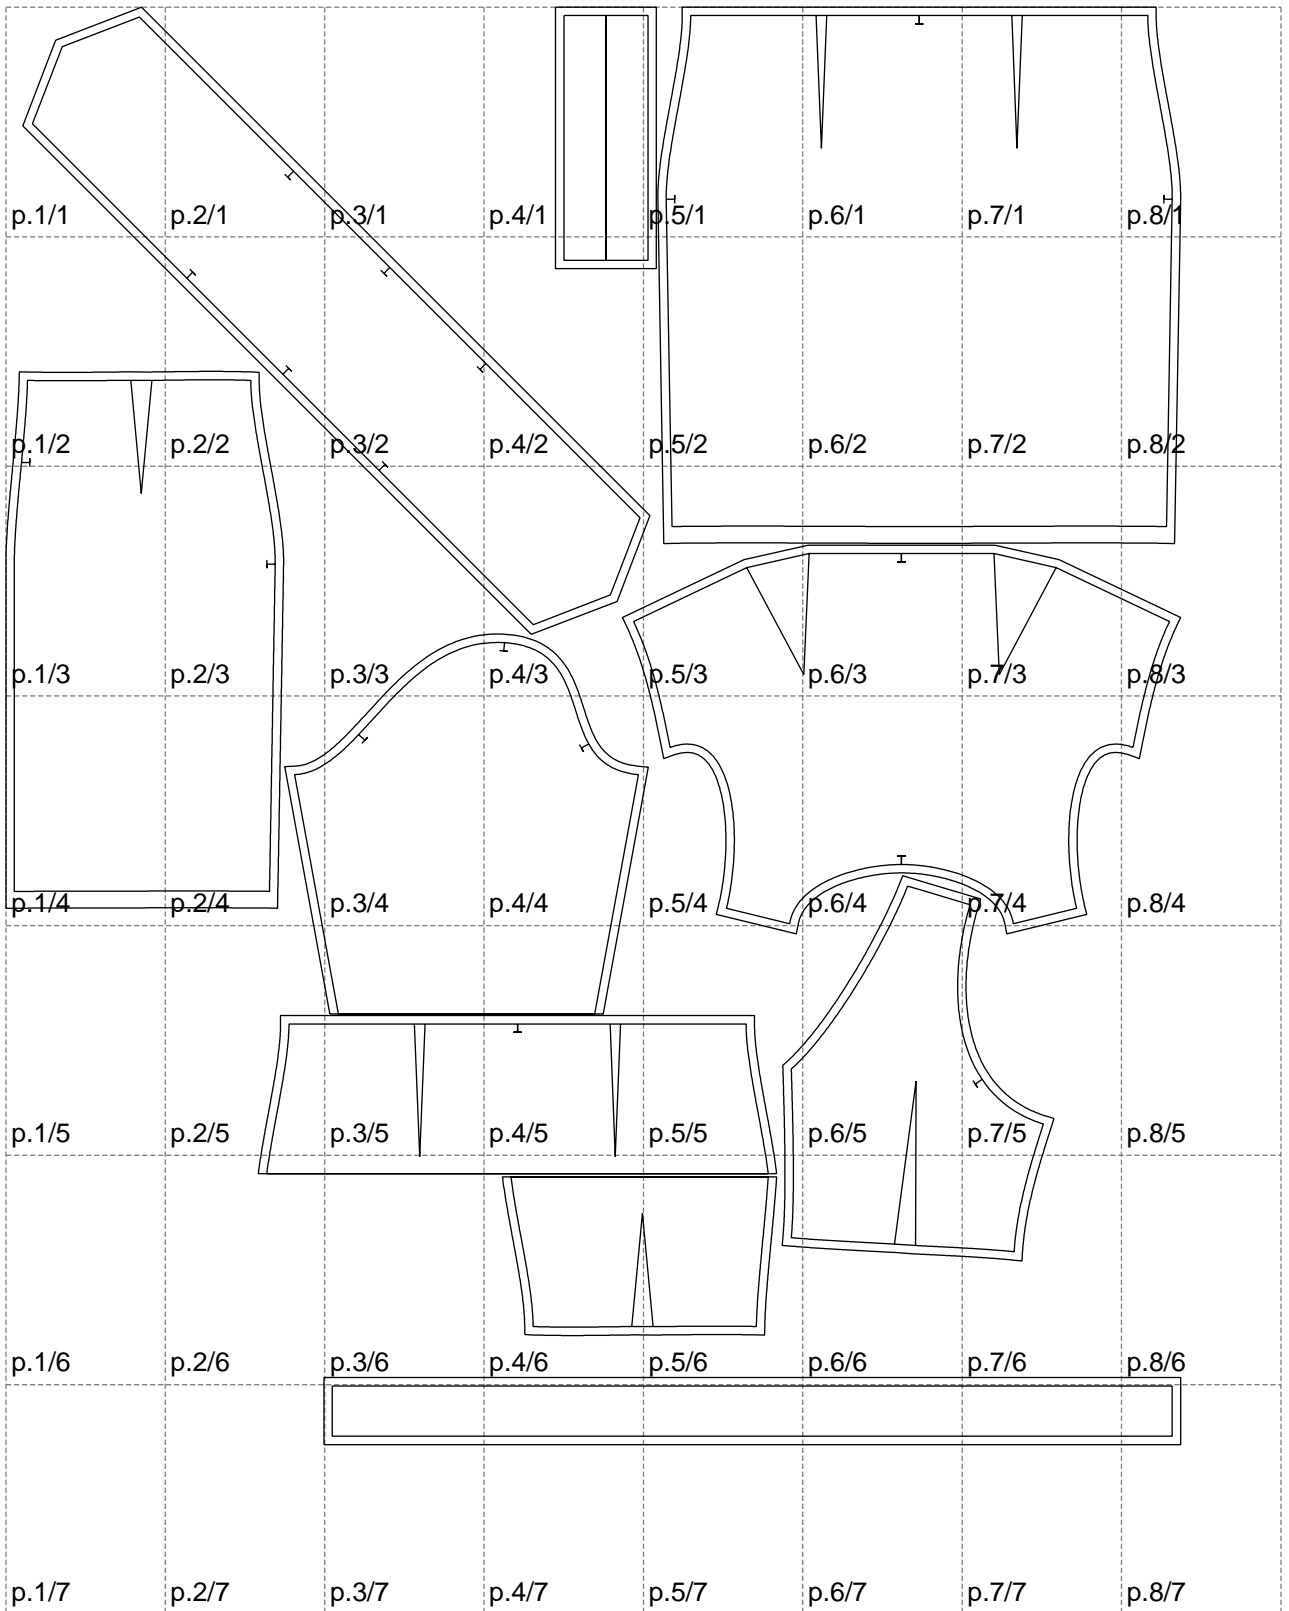

Not for print

Paper size: A4, size:1399.00 x1711.78 mm

# Example

size:1499.00 x961.82 mm

Maneken =1 ver.0

rz\_1=170

rz\_16=112

rz\_17=96.2

rz\_18=94

rz\_19=120

rz\_20=117

---

. . . . .  
. . . . .  
. . . . .