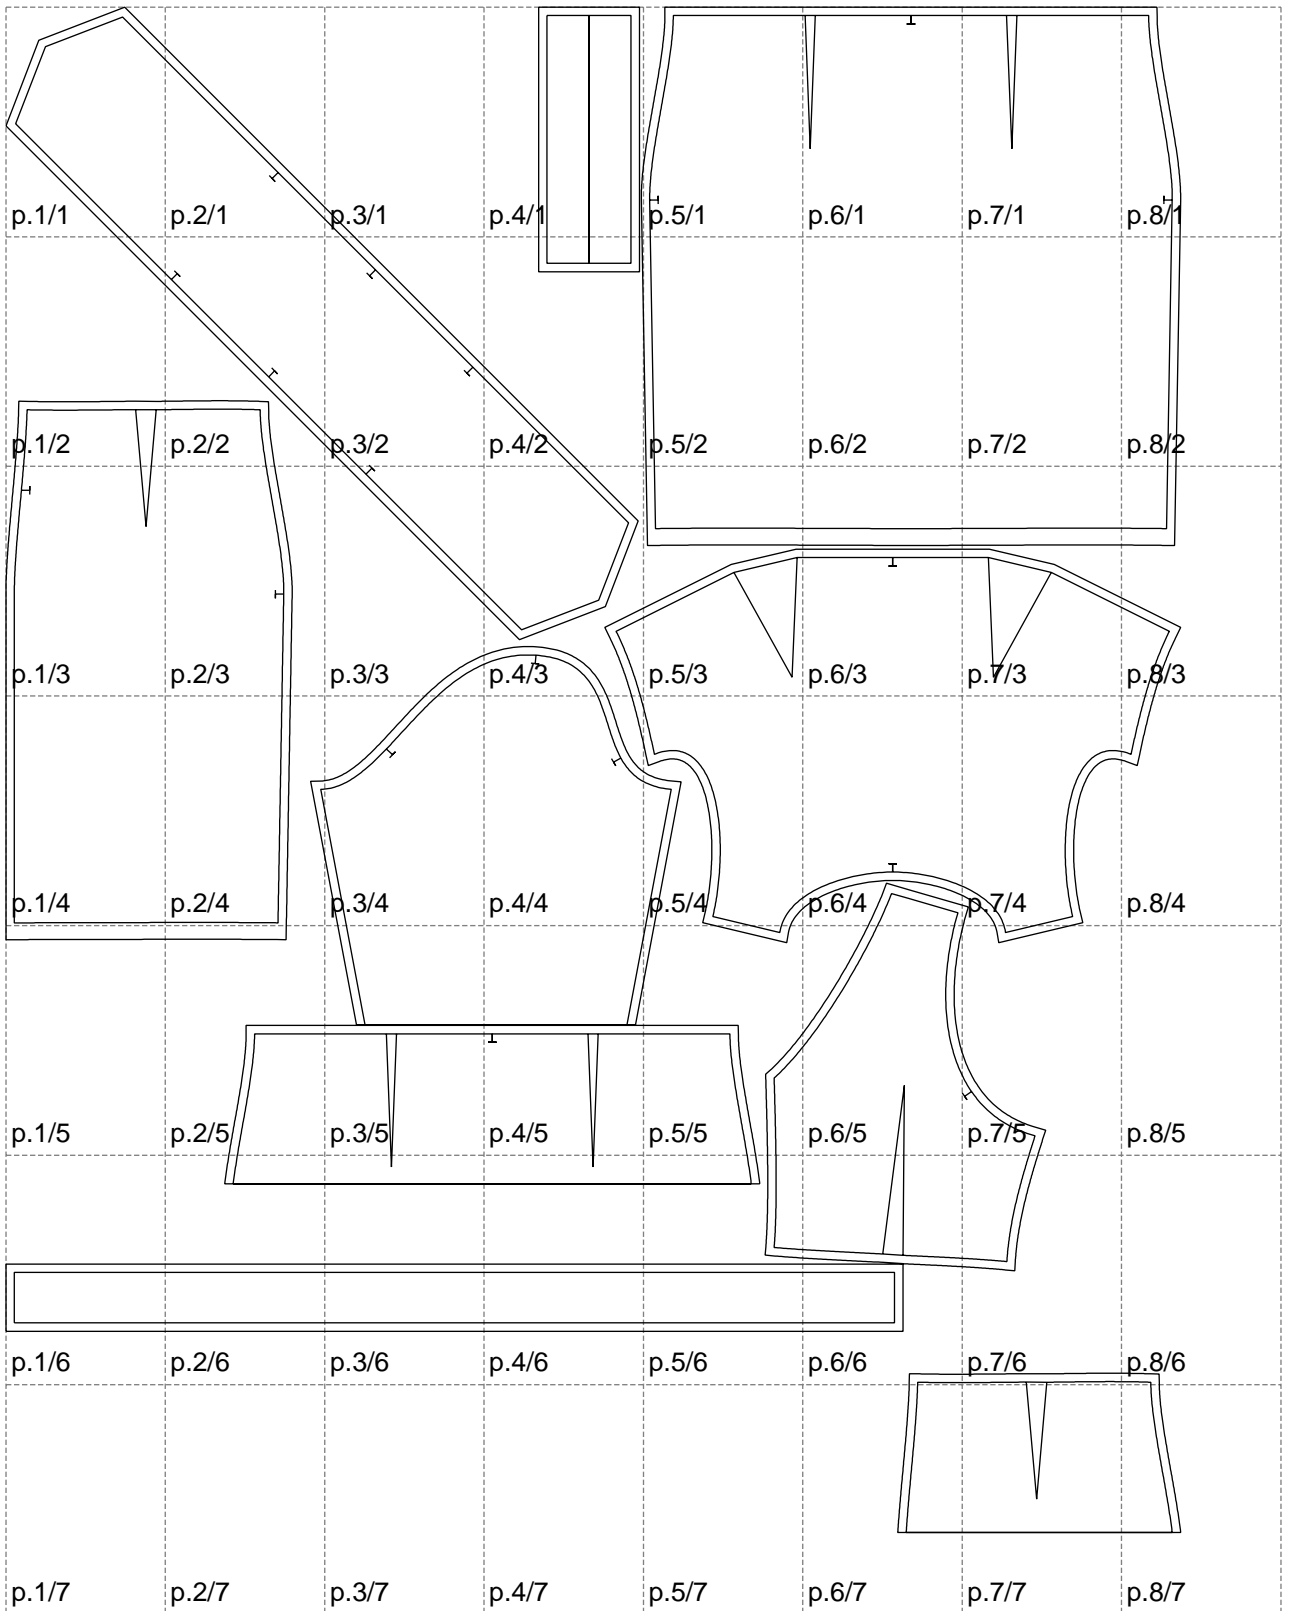

Not for print

Paper size: A4, size:1399.00 x1816.17 mm

# Example

size:1499.00 x1064.43 mm

Maneken =1 ver.0

rz\_1=170

rz\_16=116

rz\_17=100

rz\_18=98.8

rz\_19=124

rz\_20=121

---

. . . . .  
. . . . .  
. . . . .