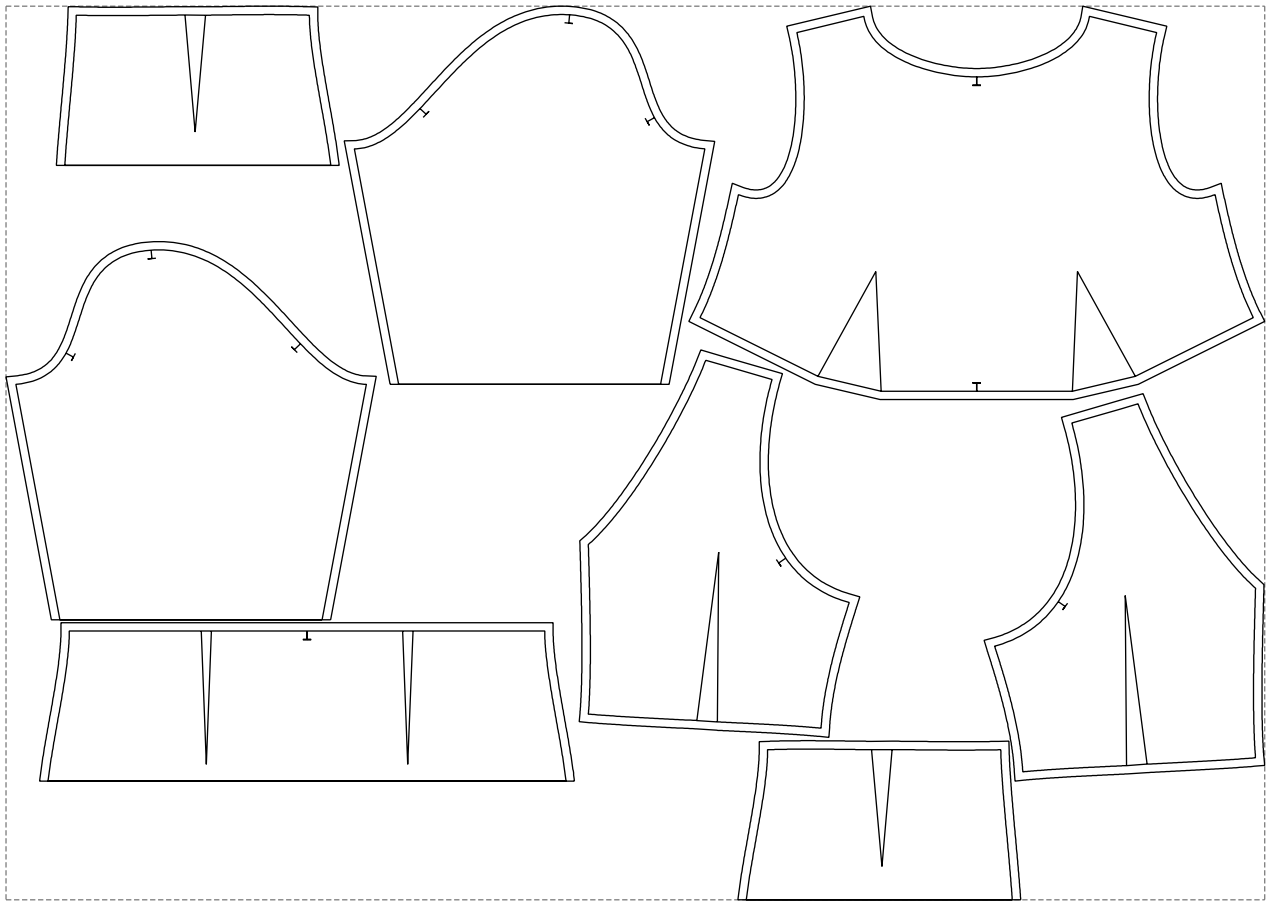

Not for print

Paper size: A4, size:1399.00 x1816.17 mm

# Example

size:1499.00 x1064.43 mm

Maneken =1 ver.0

rz\_1=170

rz\_16=116

rz\_17=100

rz\_18=98.8

rz\_19=124