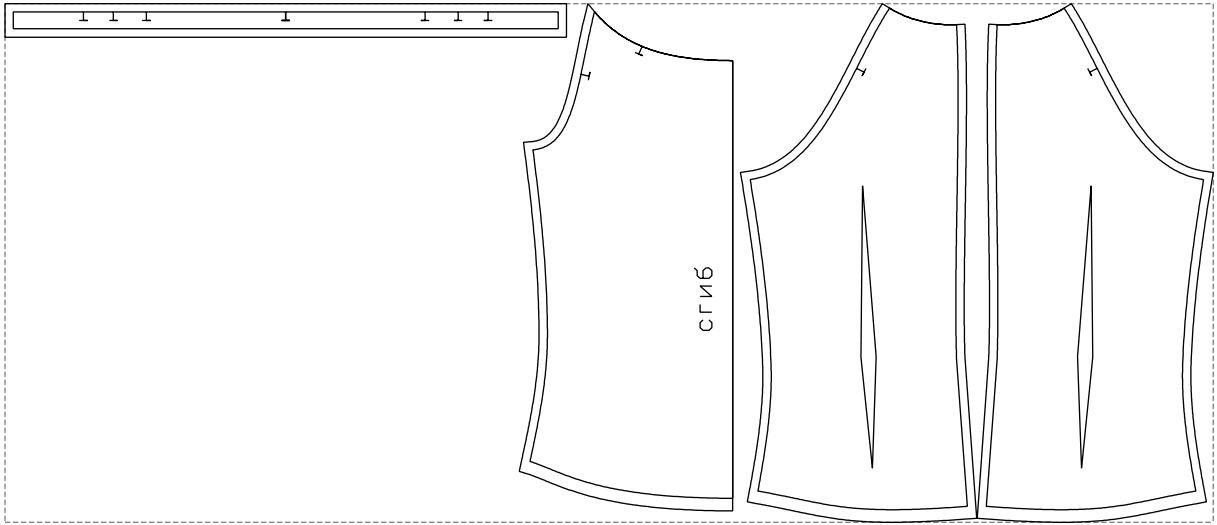

Not for print

Paper size: A4, size:956.17 x657.80 mm

Example

size:1438.99 x617.80 mm

Maneken =1 ver.0

rz_1=170

rz_16=92

rz_17=78.8

rz_18=71.8

rz_19=100

rz_20=98.1

.
.
.