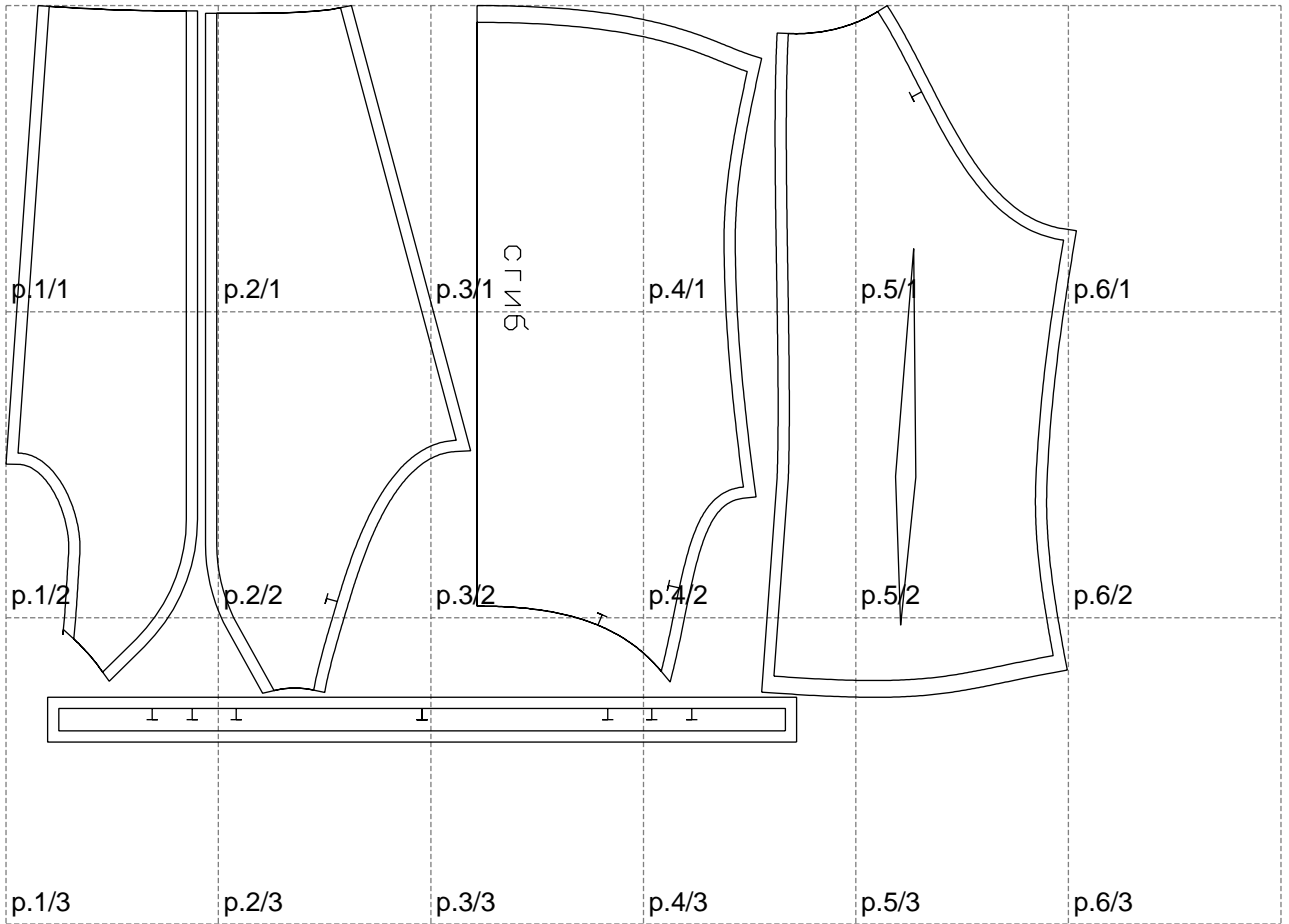

Not for print

Paper size: A4, size:956.17 x657.80 mm

Example

size:1438.99 x617.80 mm

Maneken =1 ver.0

rz_1=170

rz_16=92

rz_17=78.8

rz_18=71.8

rz_19=100

rz_20=98.1

.
.
.