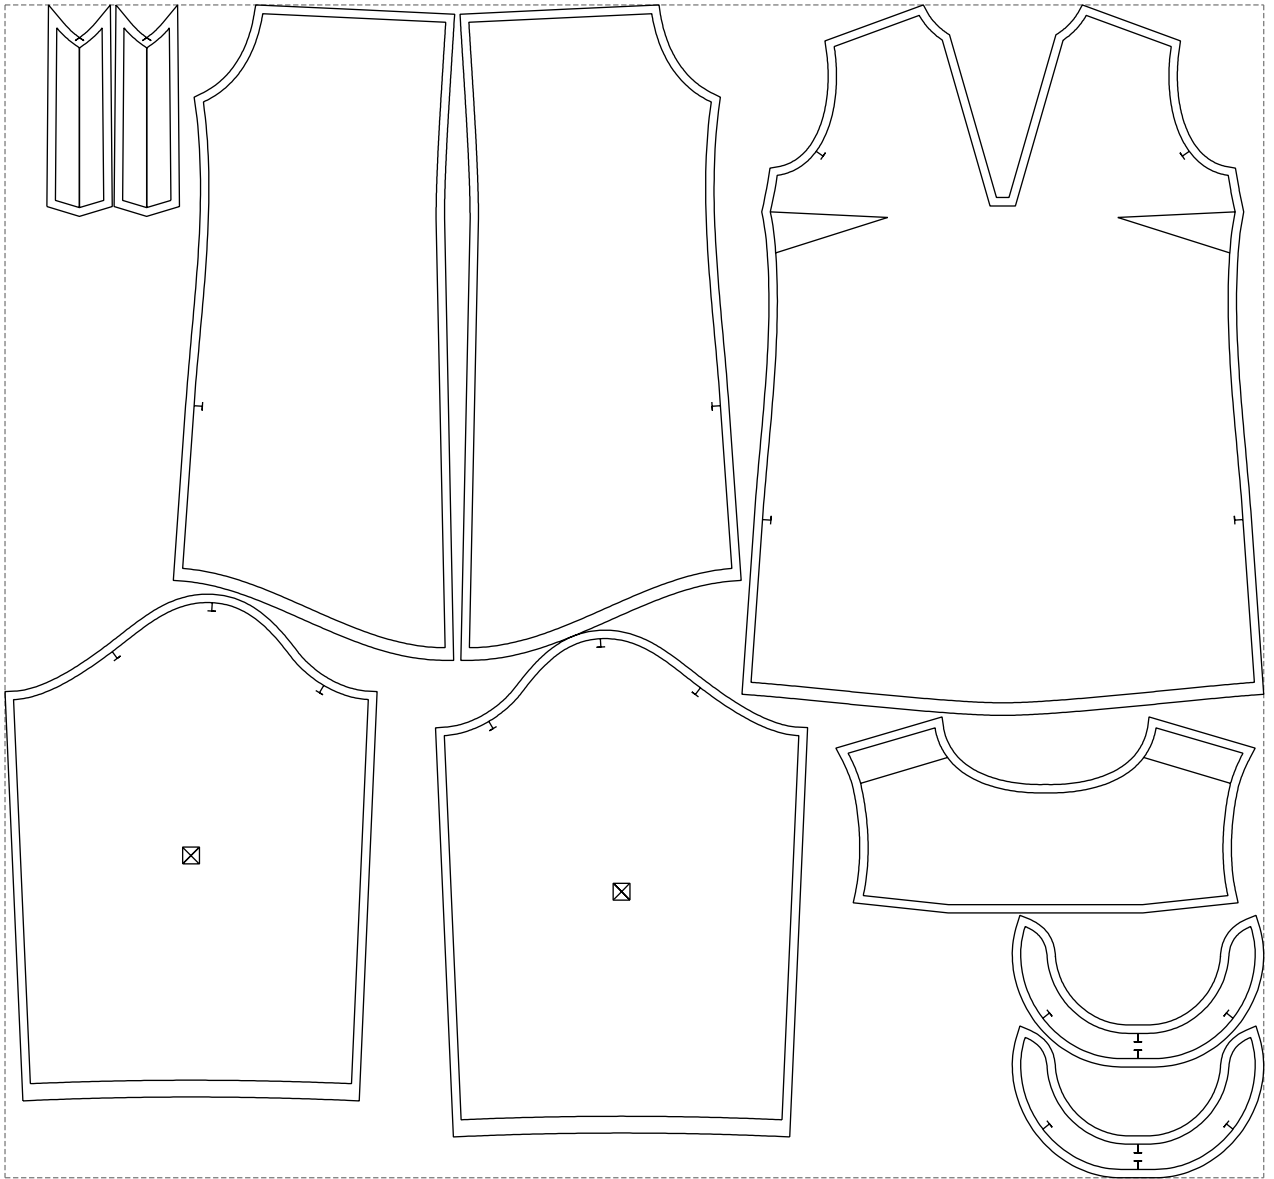

# Example

size:1499.00 x1397.09 mm

Maneken =1 ver.0

rz\_1=170

rz\_16=100

rz\_17=85.4

rz\_18=80.2

rz\_19=108

rz\_20=105.4

---

. . . . .  
. . . . .  
. . . . .