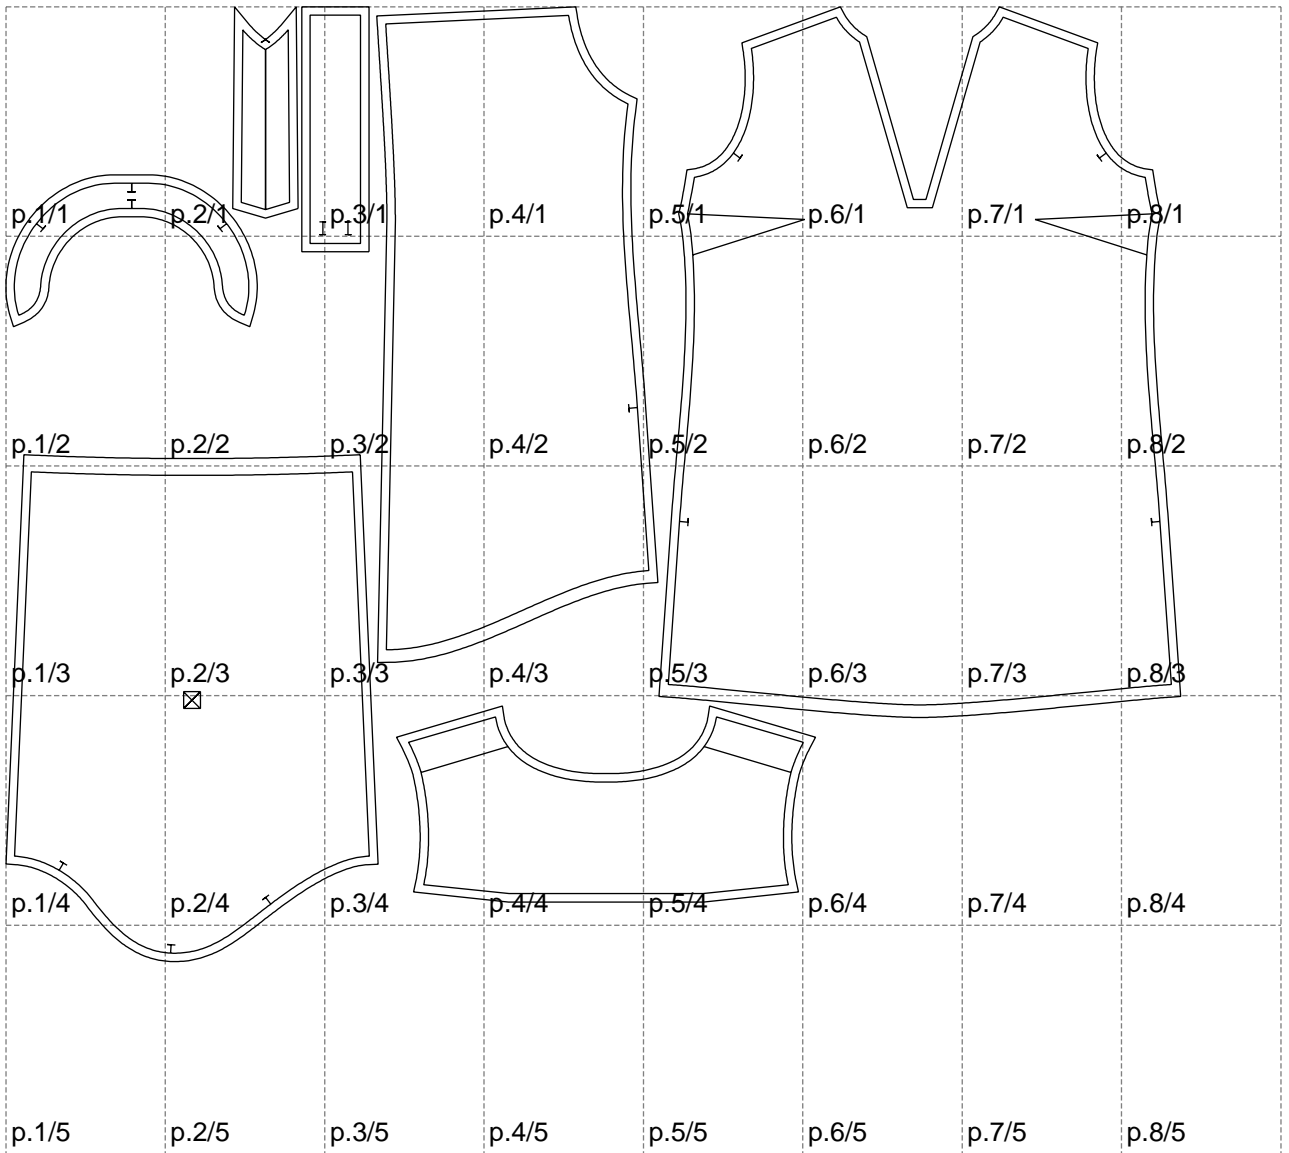

Not for print

Paper size: A4, size:1399.00 x1136.99 mm

# Example

size:1499.00 x1397.09 mm

Maneken =1 ver.0

rz\_1=170

rz\_16=100

rz\_17=85.4

rz\_18=80.2

rz\_19=108

rz\_20=105.4

---

. . . . .  
. . . . .  
. . . . .