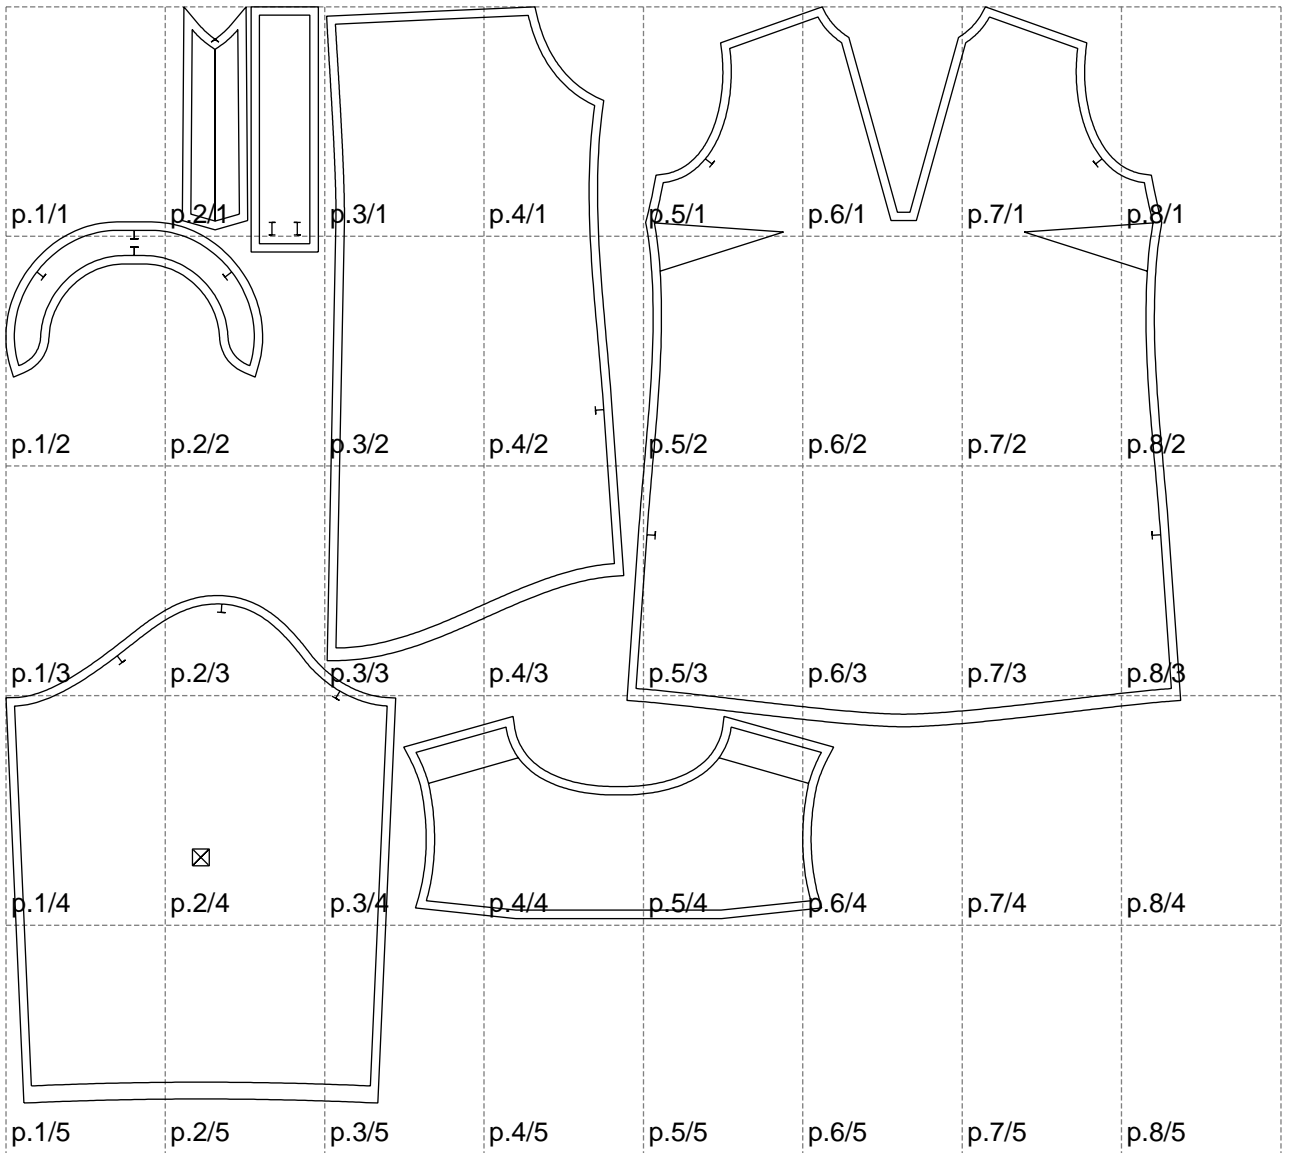

Not for print

Paper size: A4, size:1399.00 x1305.46 mm

# Example

size:1499.00 x1437.74 mm

Maneken =1 ver.0

rz\_1=170

rz\_16=108

rz\_17=92.5

rz\_18=89.2

rz\_19=116

rz\_20=113

---

. . . . .  
. . . . .  
. . . . .