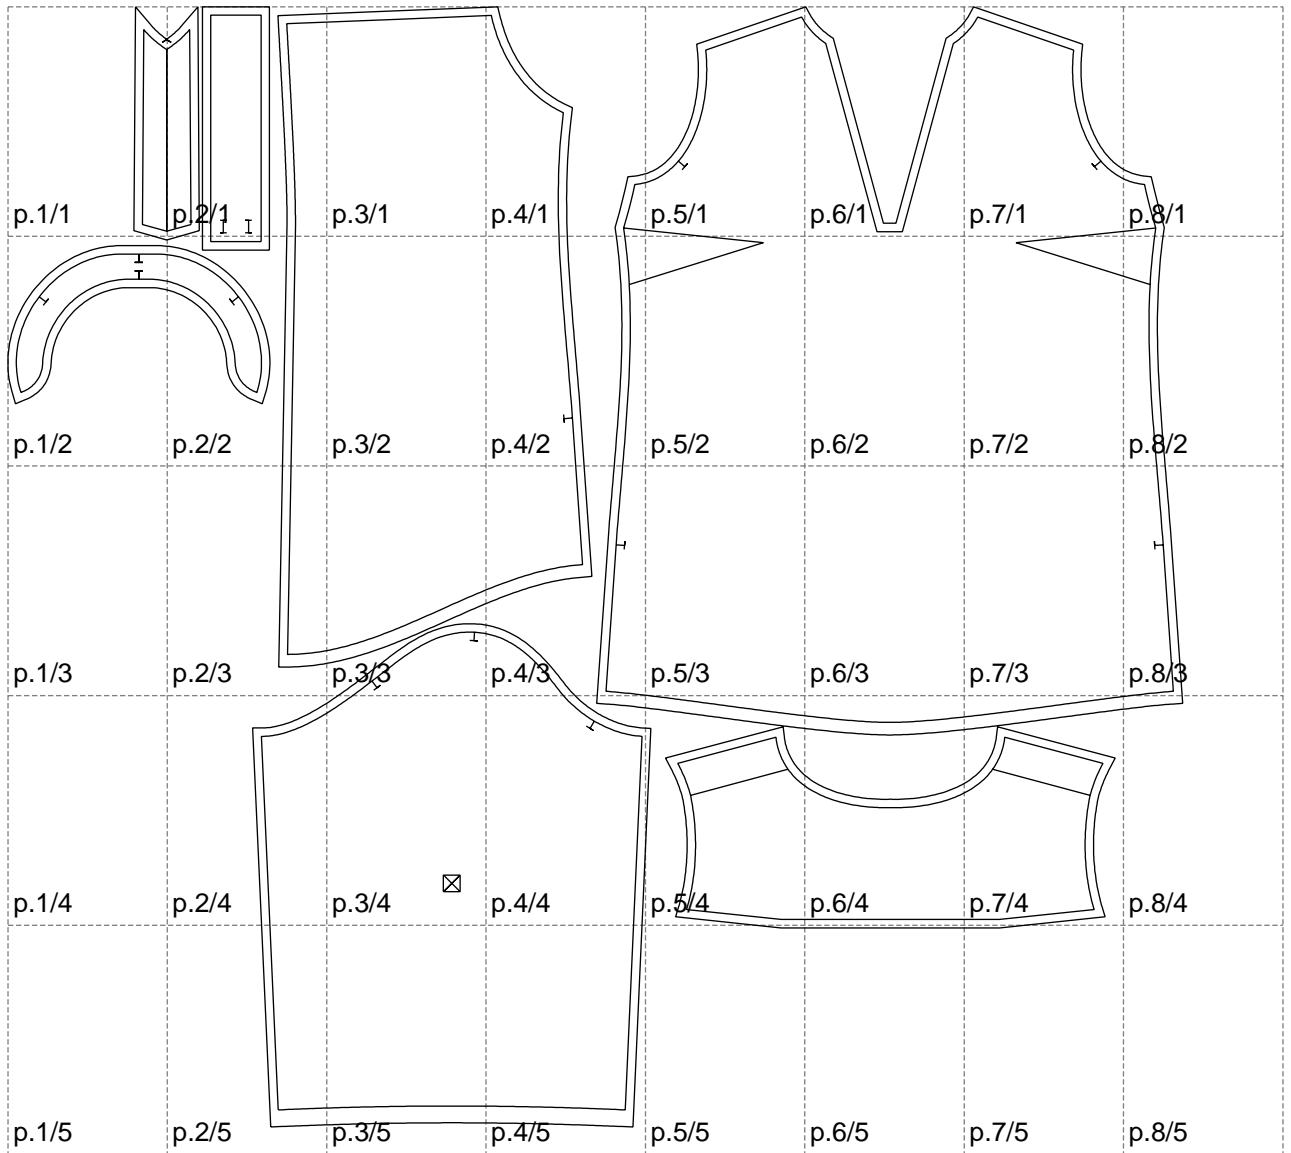

Not for print

Paper size: A4, size:1399.00 x1334.04 mm

# Example

size:1499.00 x1572.10 mm

Maneken =1 ver.0

rz\_1=170

rz\_16=116

rz\_17=100

rz\_18=98.8

rz\_19=124

rz\_20=121

---

. . . . .  
. . . . .  
. . . . .