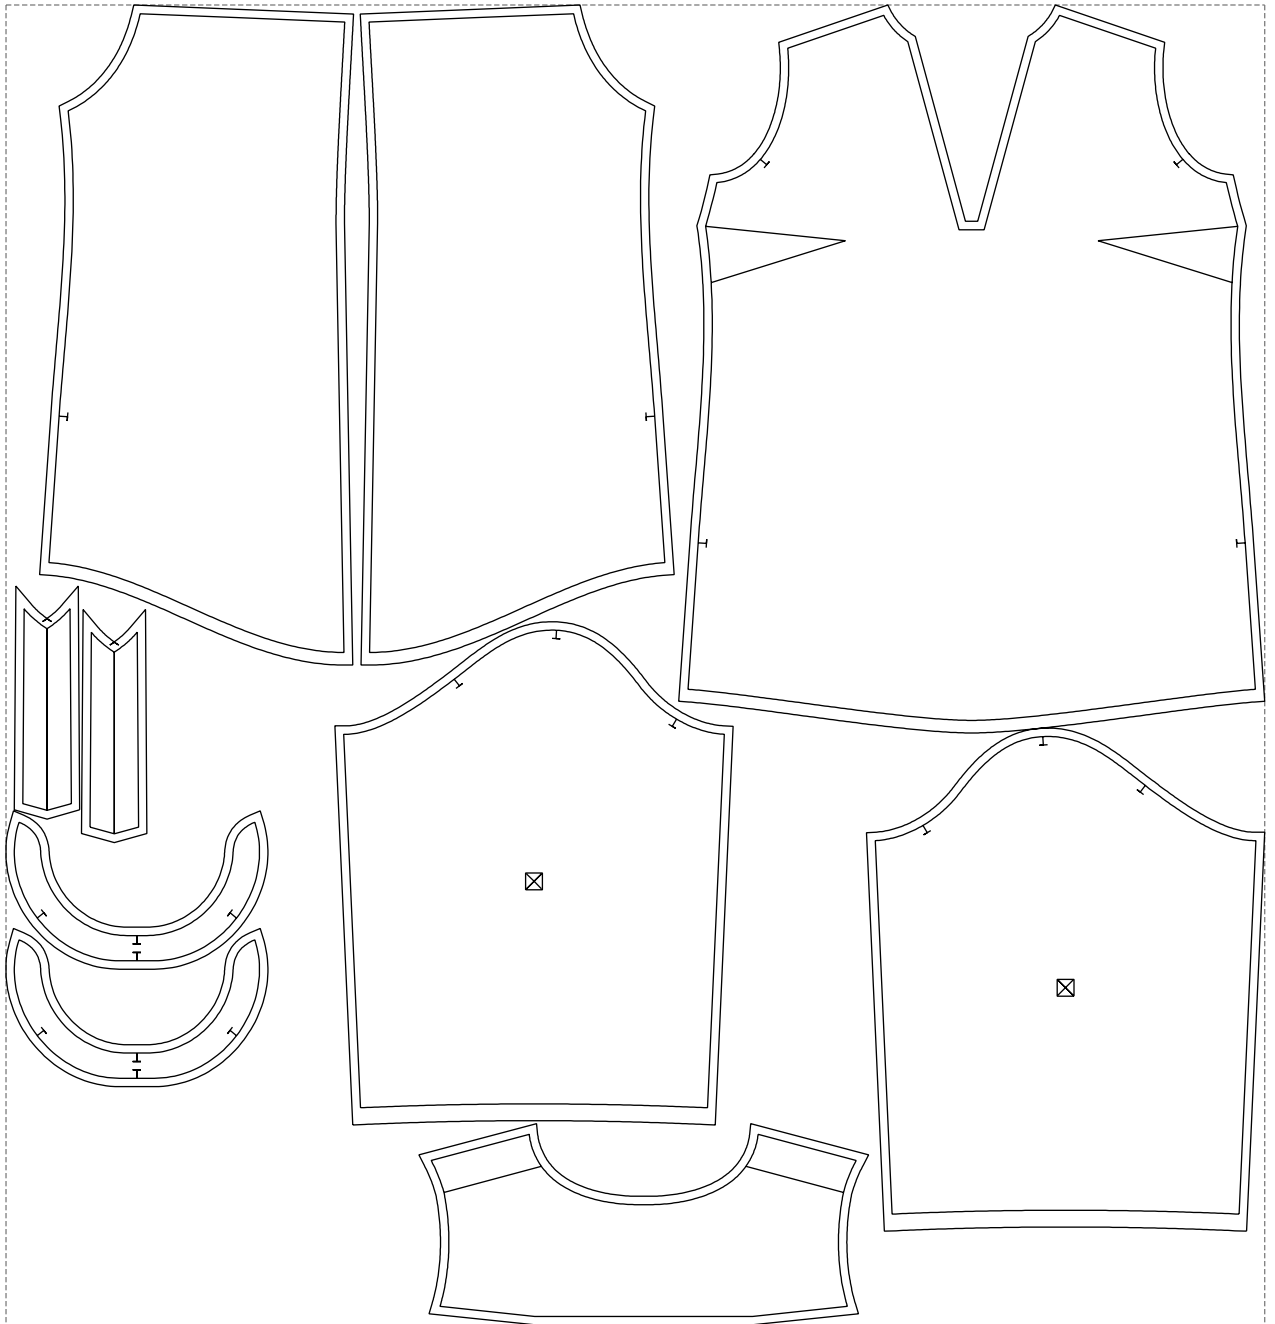

Not for print

Paper size: A4, size:1399.00 x1334.04 mm

# Example

size:1499.00 x1572.10 mm

Maneken =1 ver.0

rz\_1=170

rz\_16=116

rz\_17=100

rz\_18=98.8

rz\_19=124