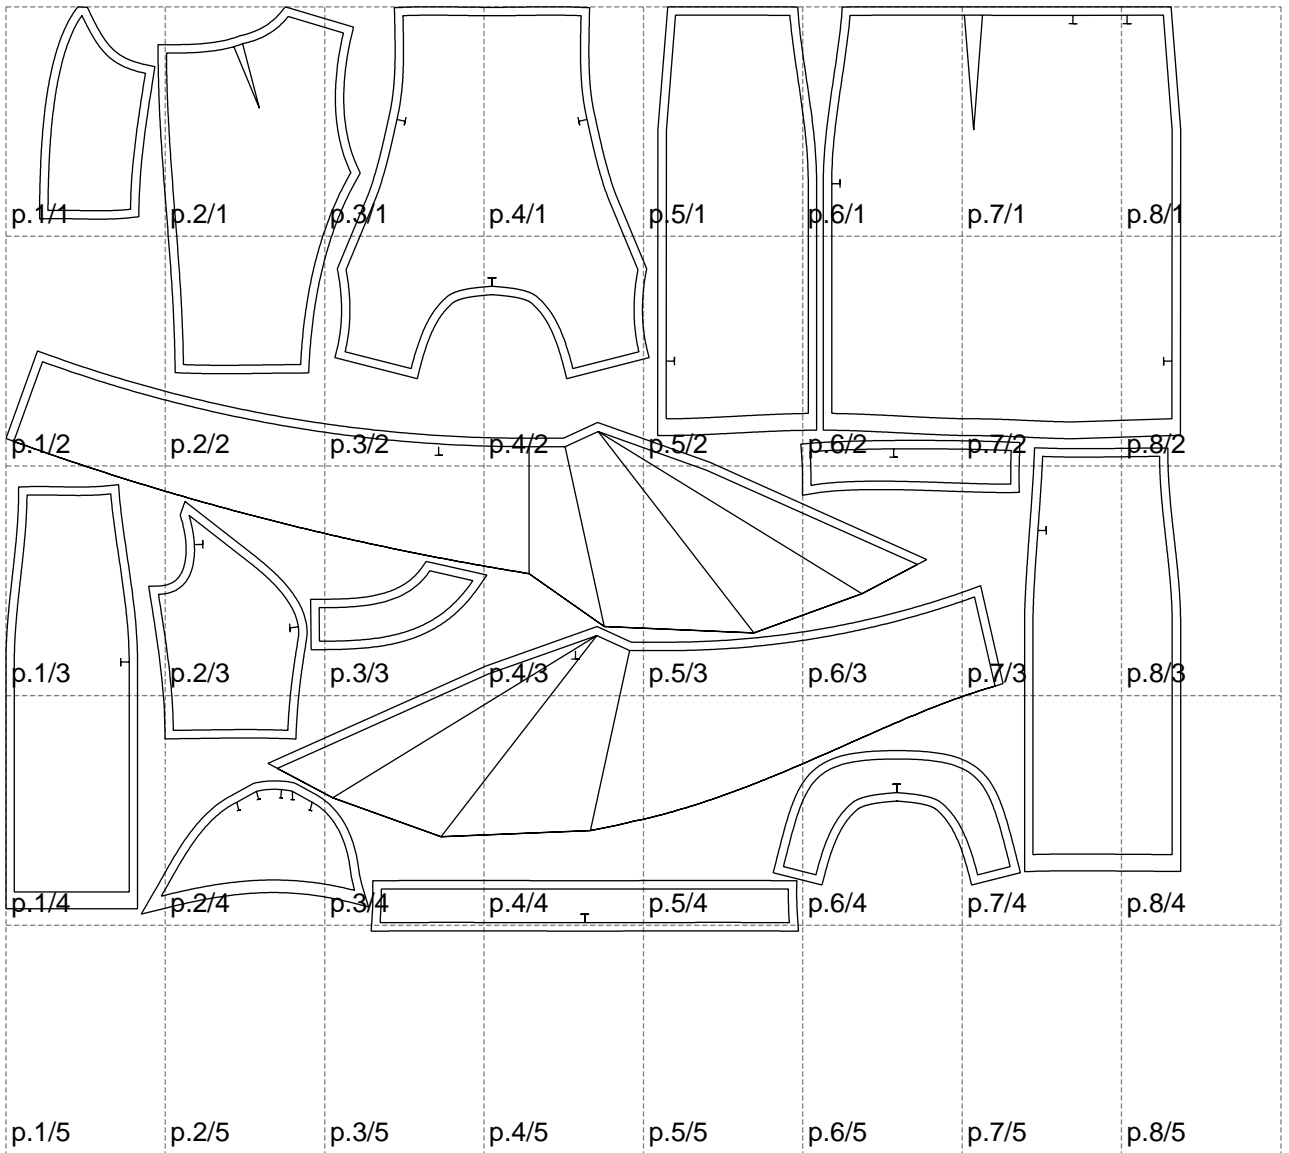

Not for print

Paper size: A4, size:1399.00 x1100.74 mm

# Example

size:1499.00 x1734.41 mm

Maneken =1 ver.0

rz\_1=170

rz\_16=108

rz\_17=92.5

rz\_18=89.2

rz\_19=116

rz\_20=113

---

. . . . .  
. . . . .  
. . . . .