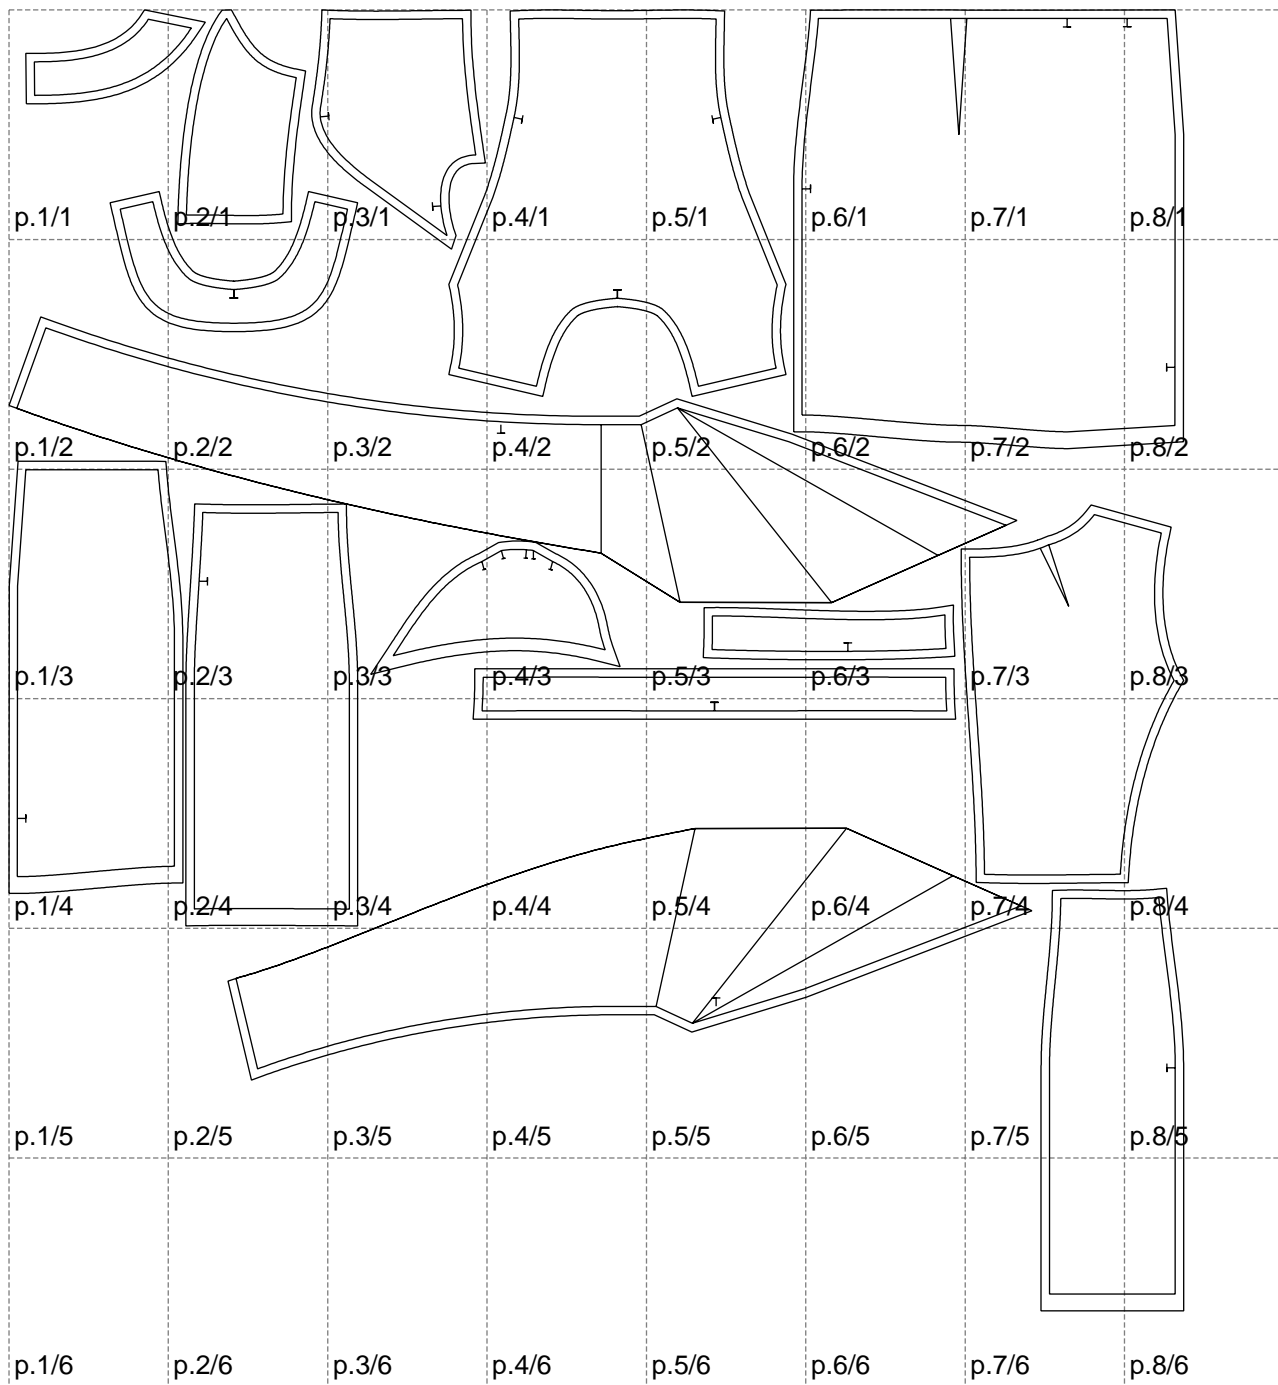

Not for print

Paper size: A4, size:1399.00 x1548.96 mm

# Example

size:1499.00 x1963.48 mm

Maneken =1 ver.0

rz\_1=170

rz\_16=120

rz\_17=104

rz\_18=103.6

rz\_19=128

rz\_20=125.1

---

. . . . .  
. . . . .  
. . . . .