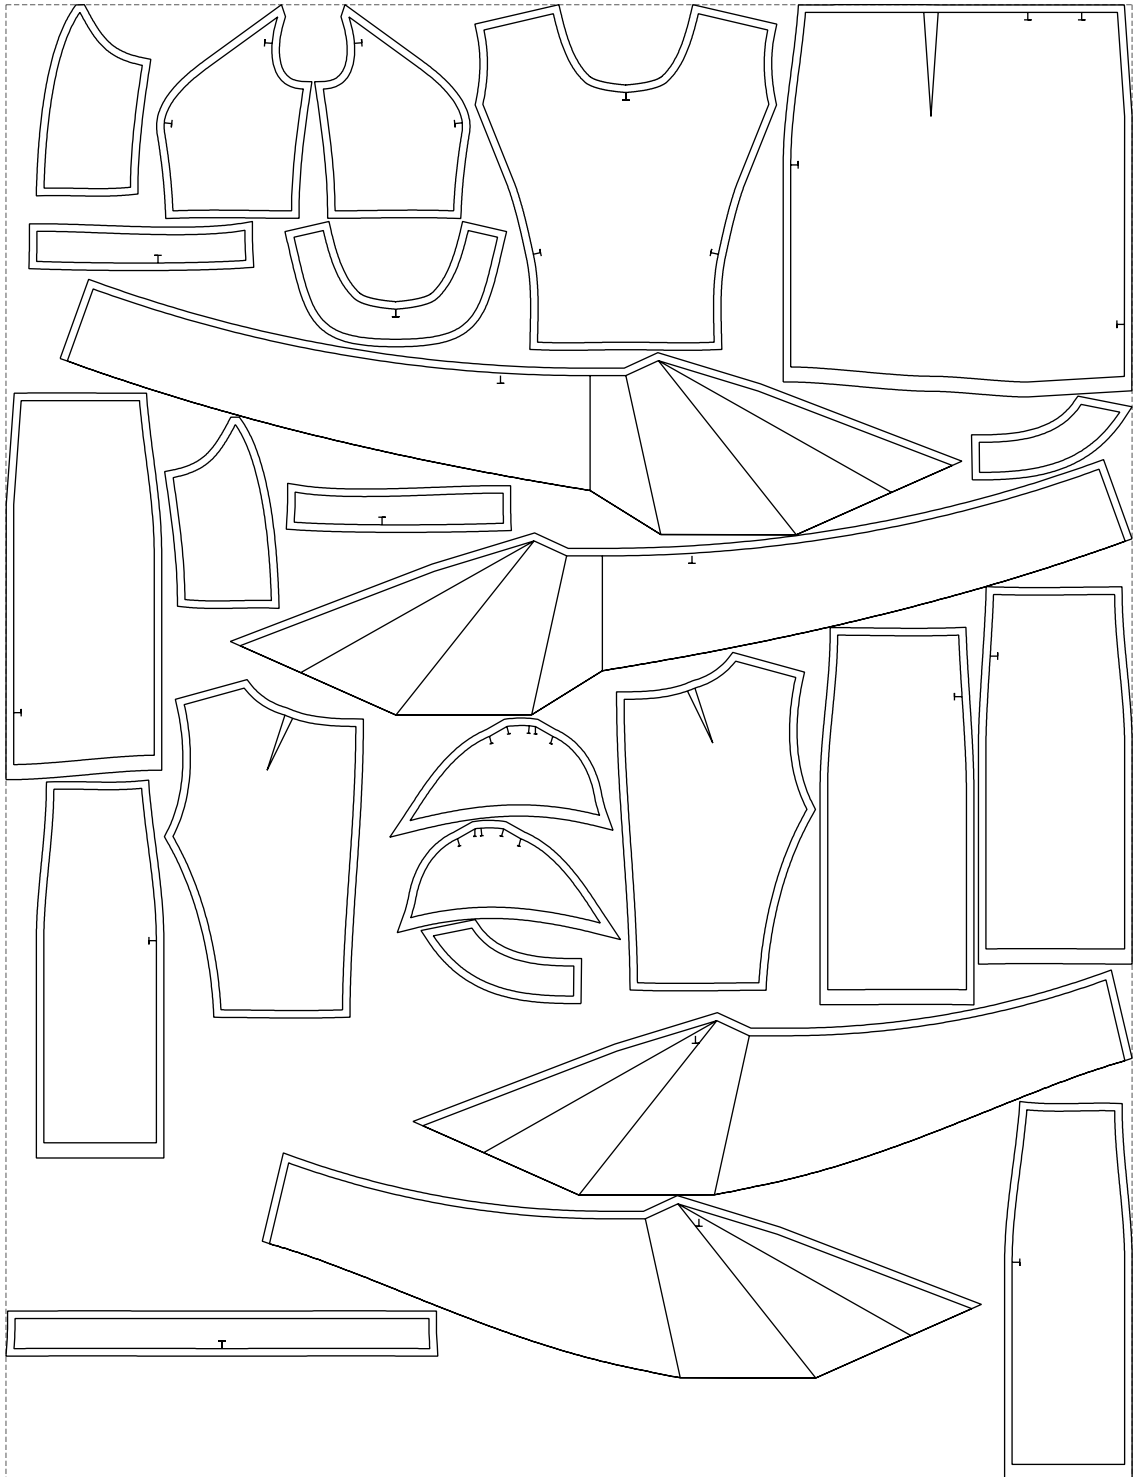

Not for print

Paper size: A4, size:1399.00 x1548.96 mm

# Example

size:1499.00 x1963.48 mm

Maneken =1 ver.0

rz\_1=170

rz\_16=120

rz\_17=104

rz\_18=103.6

rz\_19=128