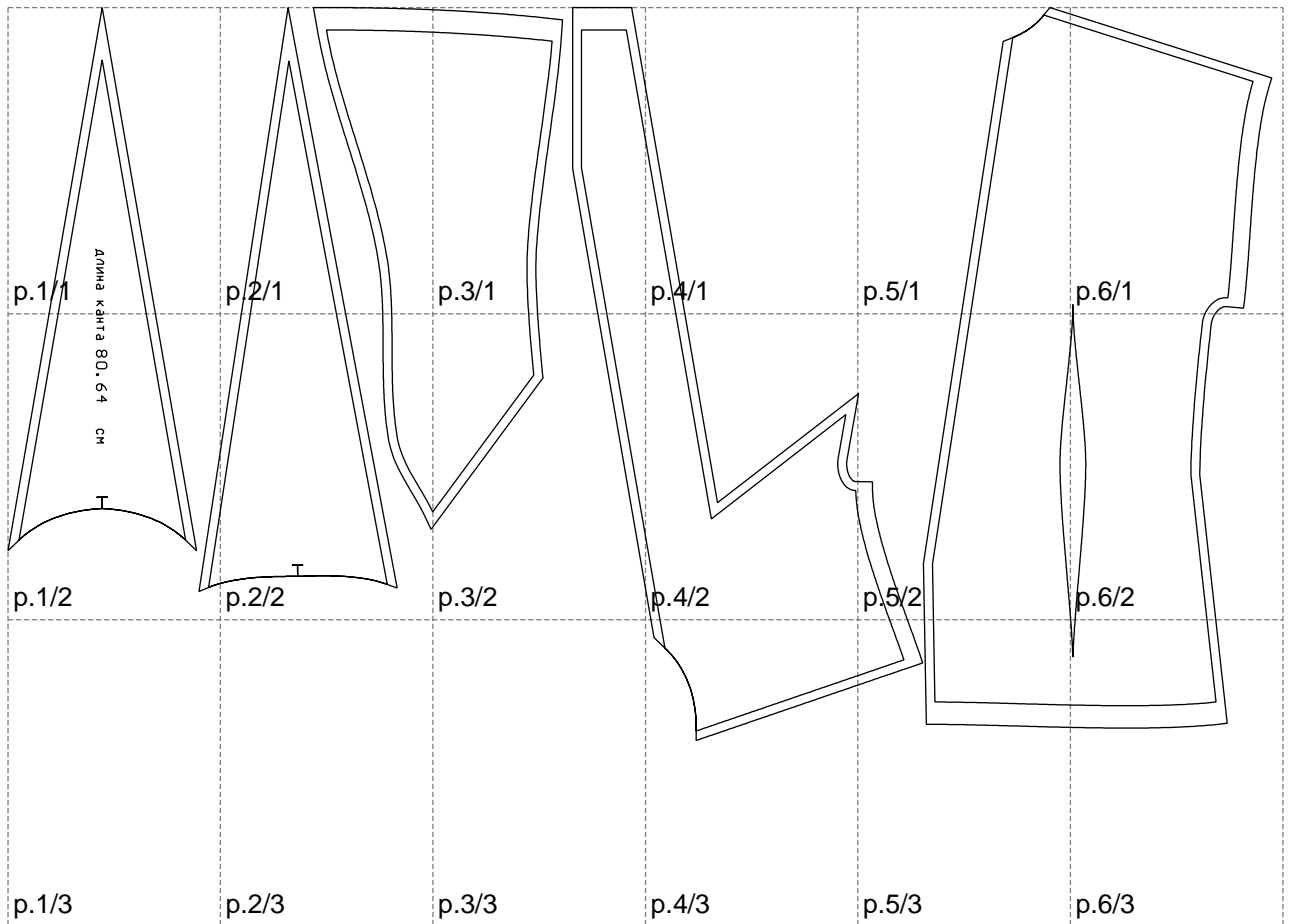

Not for print

Paper size: A4, size:1128.91 x654.58 mm

# Example

size:348.64 x521.38 mm

Maneken =1 ver.0

rz\_1=170

rz\_16=88

rz\_17=75.6

rz\_18=67.6

rz\_19=96

rz\_20=94.6

---

. . . . .  
. . . . .  
. . . . .