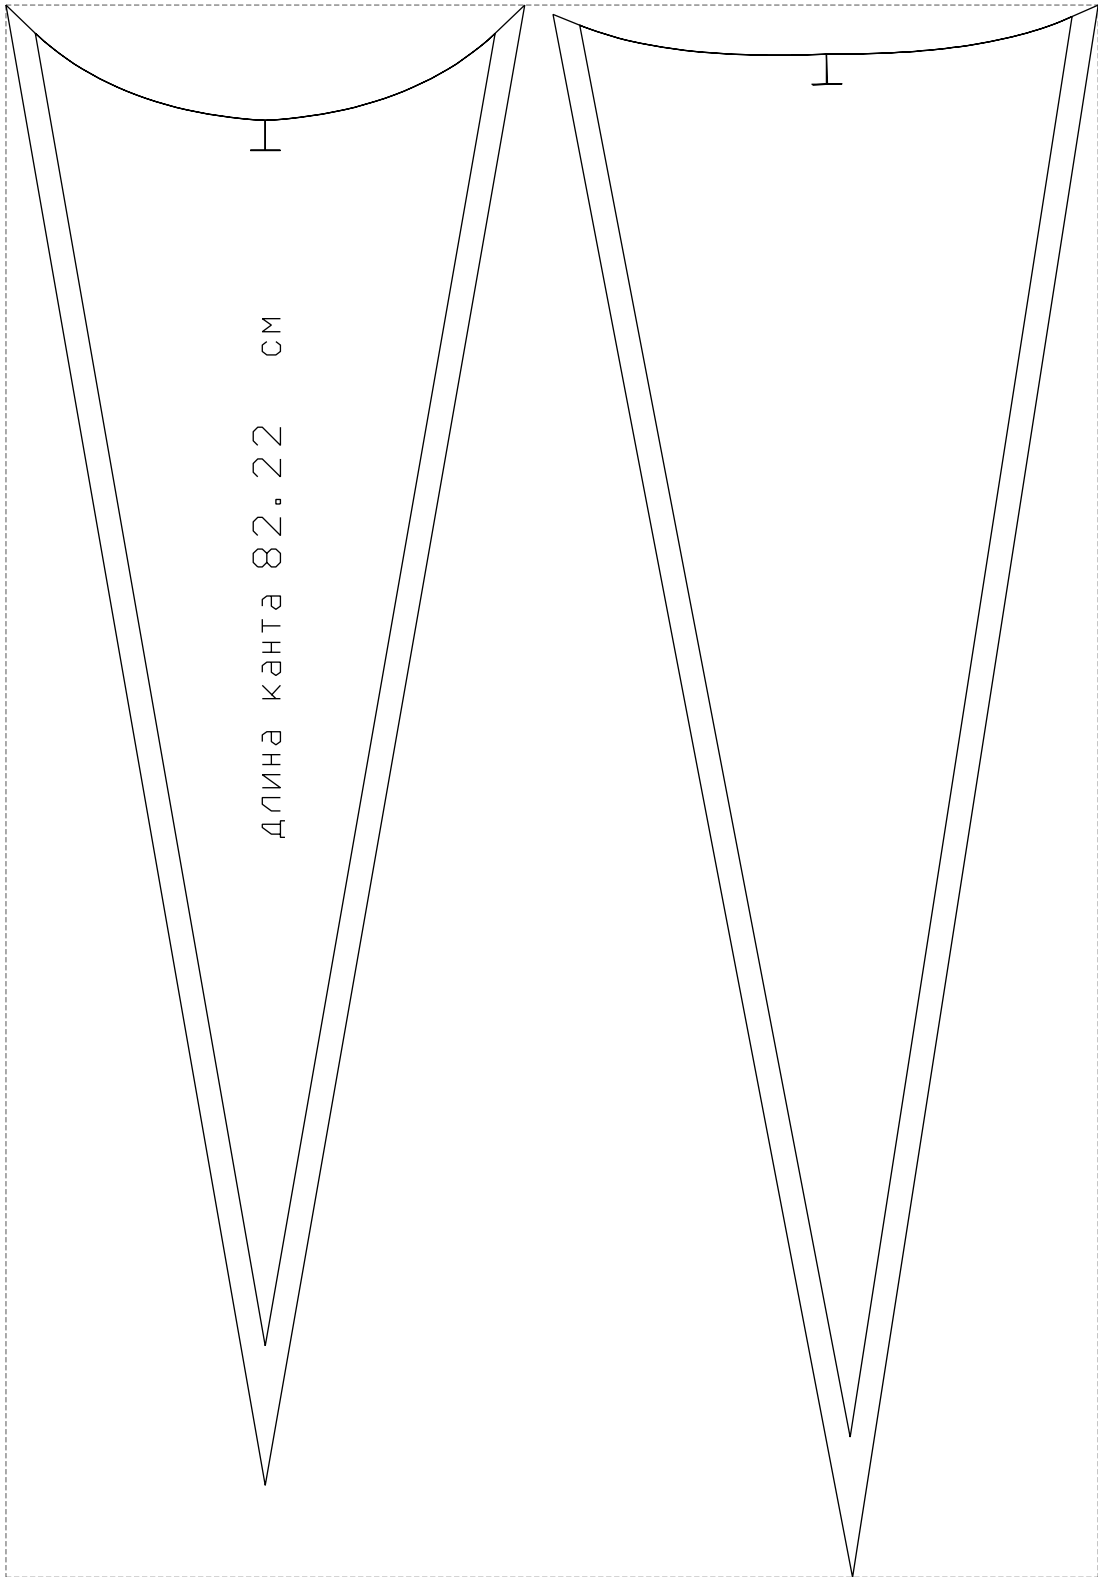

Not for print

Paper size: A4, size:1197.95 x664.48 mm

# Example

size:363.50 x523.40 mm

Maneken =1 ver.0

rz\_1=170

rz\_16=96

rz\_17=82

rz\_18=76

rz\_19=104

rz\_20=101.8

---

. . . . .  
. . . . .  
. . . . .