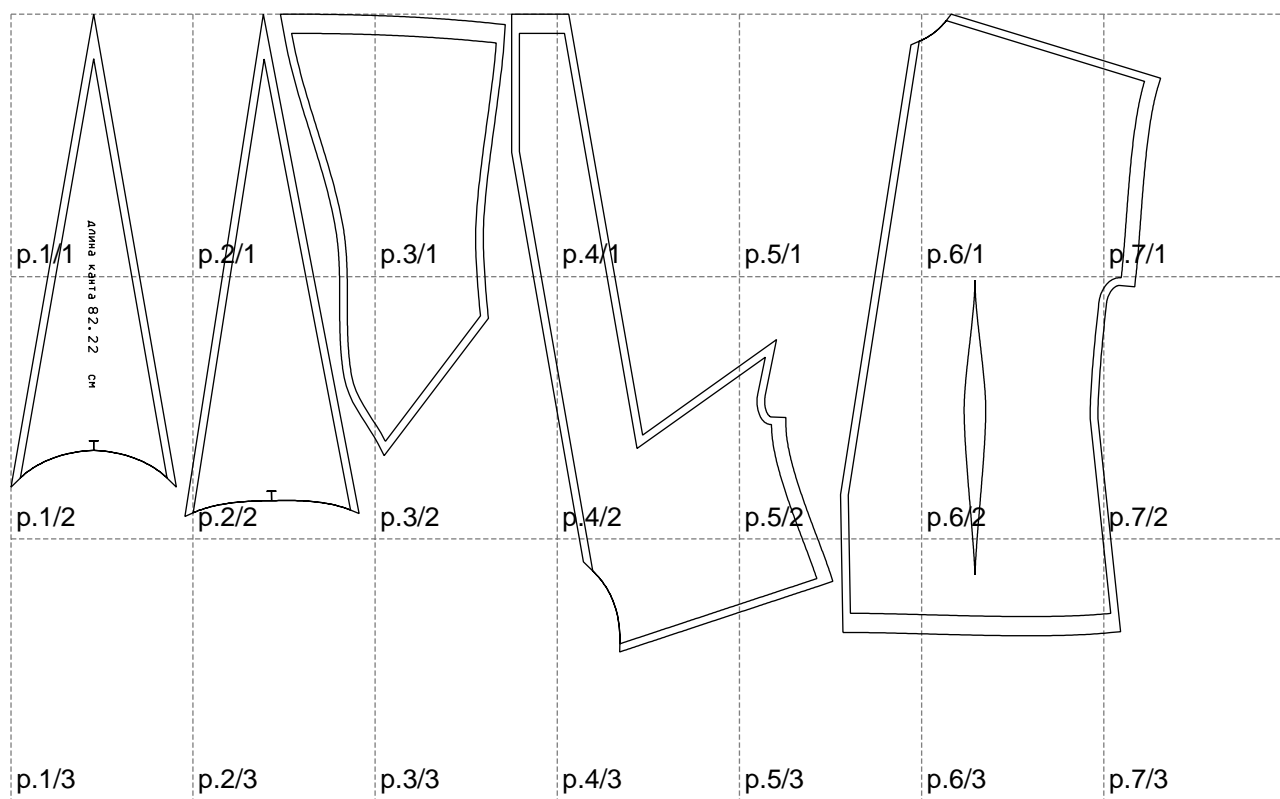

Not for print

Paper size: A4, size:1197.95 x664.48 mm

# Example

size:363.50 x523.40 mm

Maneken =1 ver.0

rz\_1=170

rz\_16=96

rz\_17=82

rz\_18=76

rz\_19=104

rz\_20=101.8

---

. . . . .  
. . . . .  
. . . . .