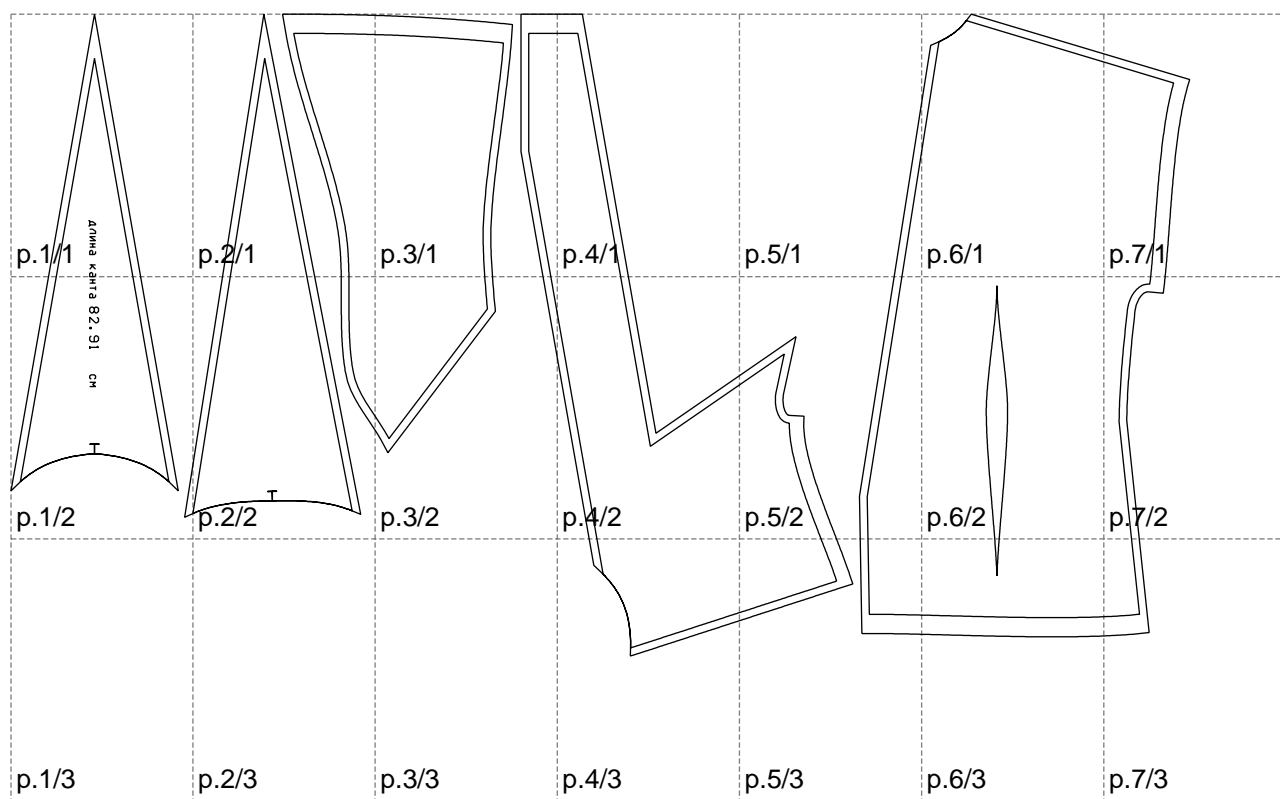

Not for print

Paper size: A4, size:1228.37 x668.88 mm

# Example

size:365.11 x524.25 mm

Maneken =1 ver.0

rz\_1=170

rz\_16=100

rz\_17=85.4

rz\_18=80.2

rz\_19=108

rz\_20=105.4

---

. . . . .  
. . . . .  
. . . . .