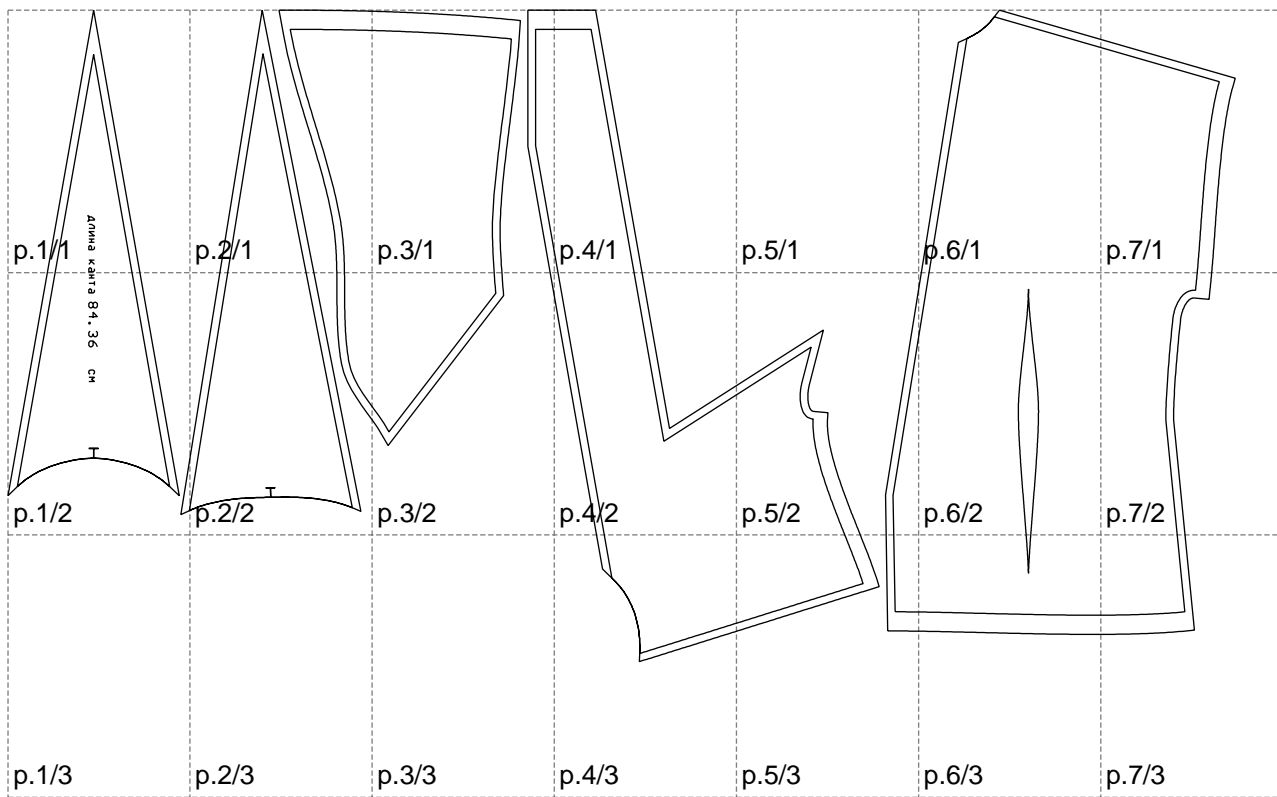

Not for print

Paper size: A4, size:1278.95 x678.78 mm

# Example

size:368.53 x525.47 mm

Maneken =1 ver.0

rz\_1=170

rz\_16=108

rz\_17=92.5

rz\_18=89.2

rz\_19=116

rz\_20=113

---

. . . . .  
. . . . .  
. . . . .