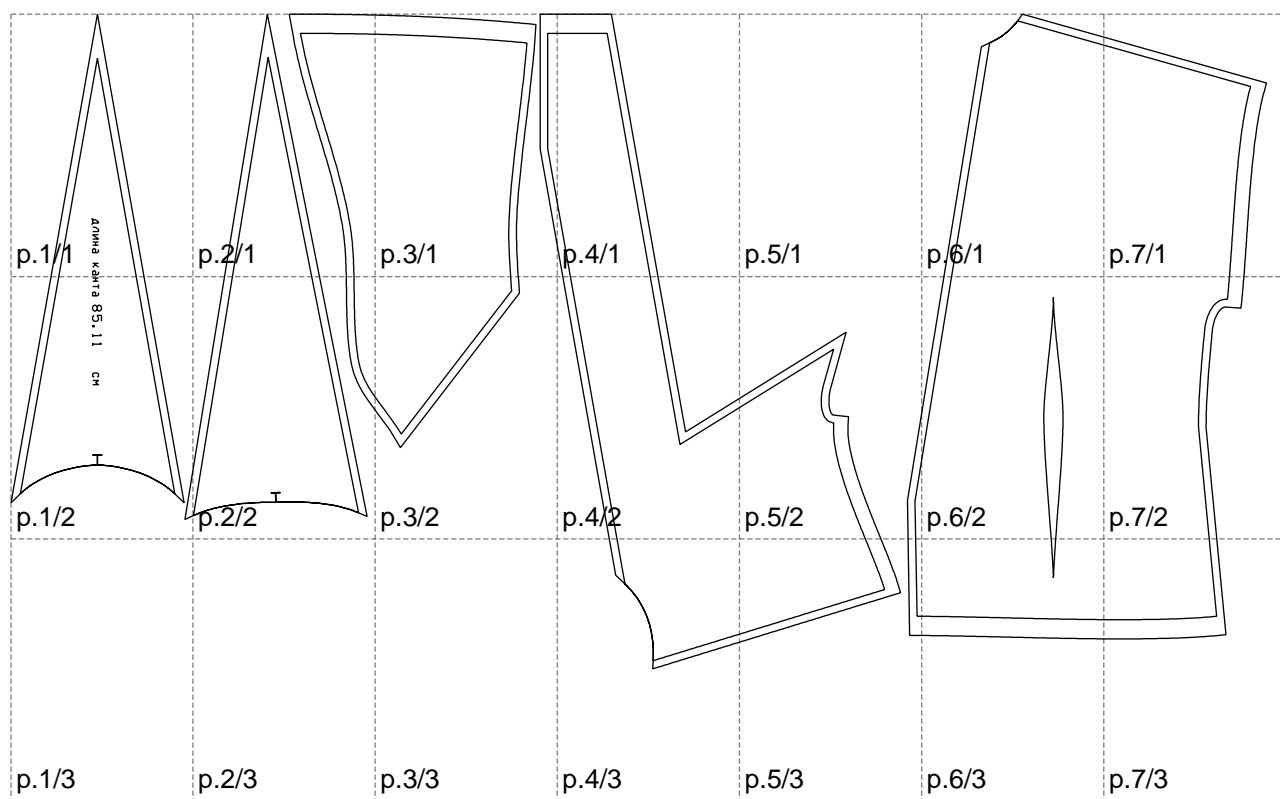

Not for print

Paper size: A4, size:1308.37 x682.07 mm

# Example

size:371.81 x526.52 mm

Maneken =1 ver.0

rz\_1=170

rz\_16=112

rz\_17=96.2

rz\_18=94

rz\_19=120

rz\_20=117

---

. . . . .  
. . . . .  
. . . . .