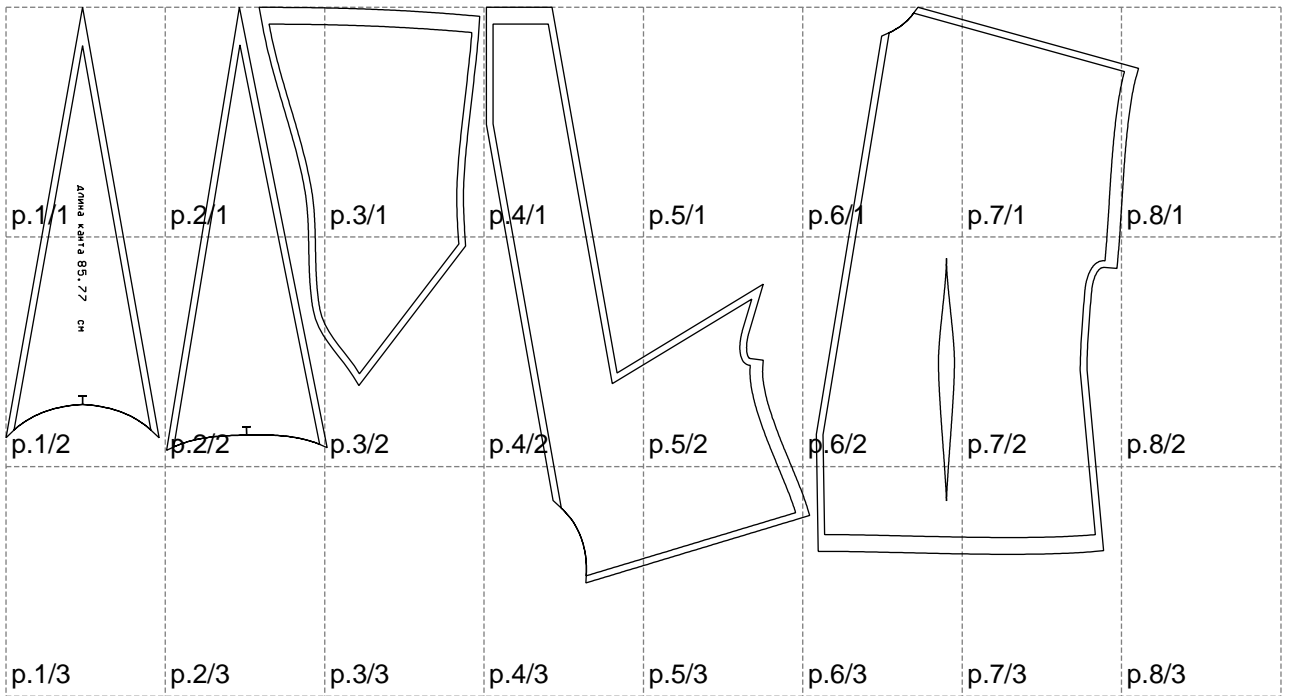

Not for print

Paper size: A4, size:1348.73 x685.37 mm

# Example

size:383.47 x527.52 mm

Maneken =1 ver.0

rz\_1=170

rz\_16=116

rz\_17=100

rz\_18=98.8

rz\_19=124

rz\_20=121

---

. . . . .  
. . . . .  
. . . . .