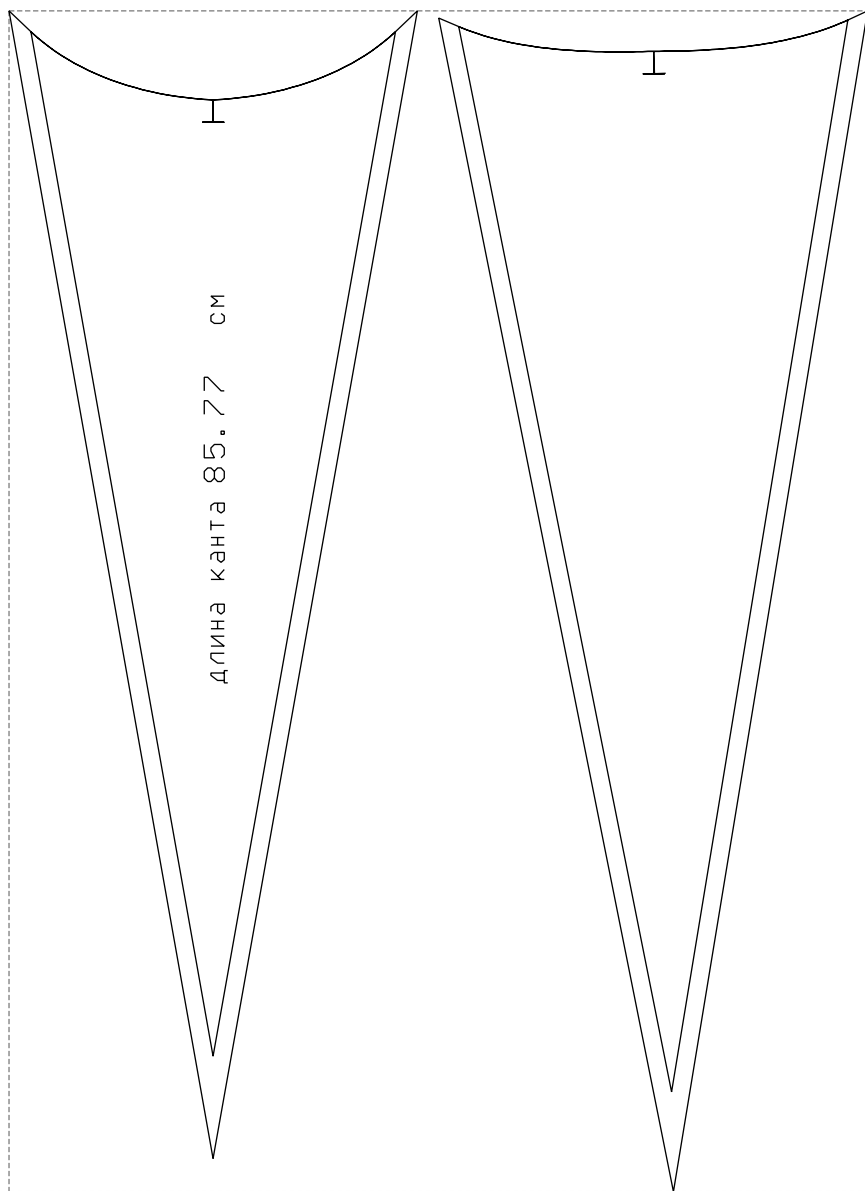

Not for print

Paper size: A4, size:1348.73 x685.37 mm

# Example

size:383.47 x527.52 mm

Maneken =1 ver.0

rz\_1=170

rz\_16=116

rz\_17=100

rz\_18=98.8

rz\_19=124

rz\_20=121

---

. . . . .  
. . . . .  
. . . . .