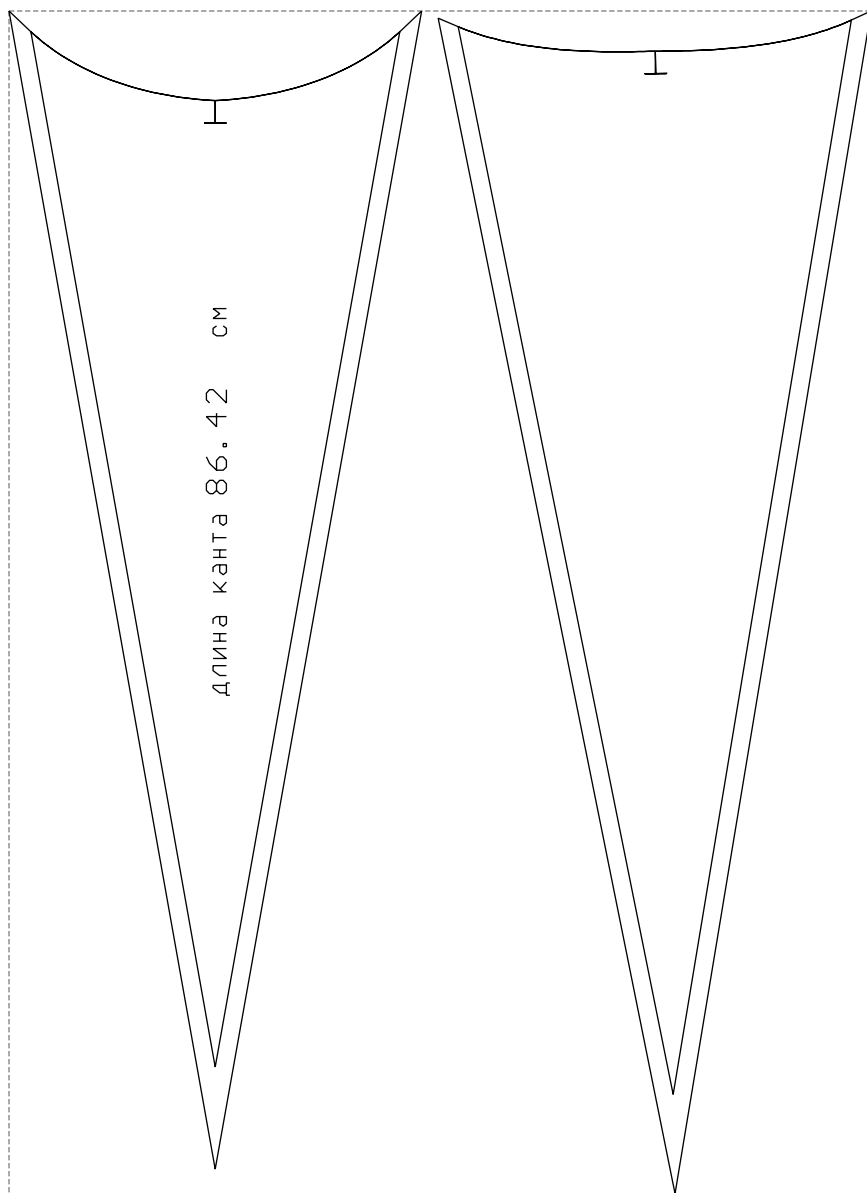

Not for print

Paper size: A4, size:1368.88 x689.77 mm

# Example

size:385.07 x528.39 mm

Maneken =1 ver.0

rz\_1=170

rz\_16=120

rz\_17=104

rz\_18=103.6

rz\_19=128

rz\_20=125.1

---

. . . . .  
. . . . .  
. . . . .