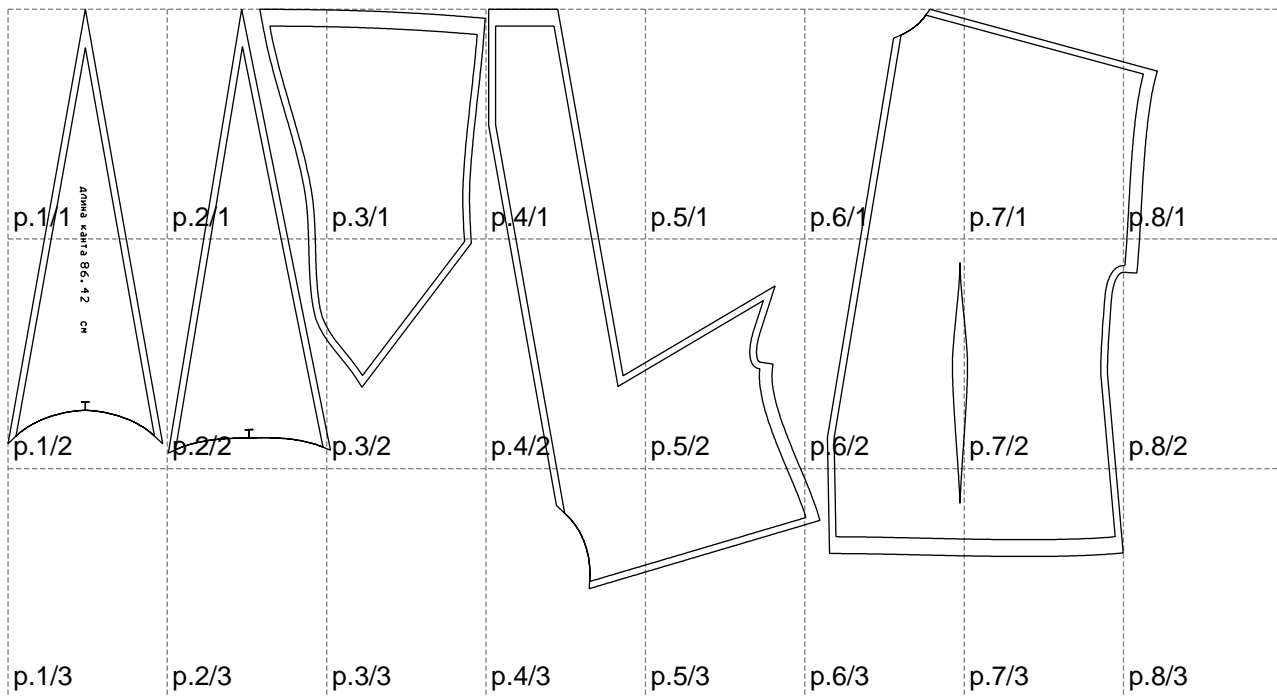

Not for print

Paper size: A4, size:1368.88 x689.77 mm

# Example

size:385.07 x528.39 mm

Maneken =1 ver.0

rz\_1=170

rz\_16=120

rz\_17=104

rz\_18=103.6

rz\_19=128

rz\_20=125.1

---

. . . . .  
. . . . .  
. . . . .