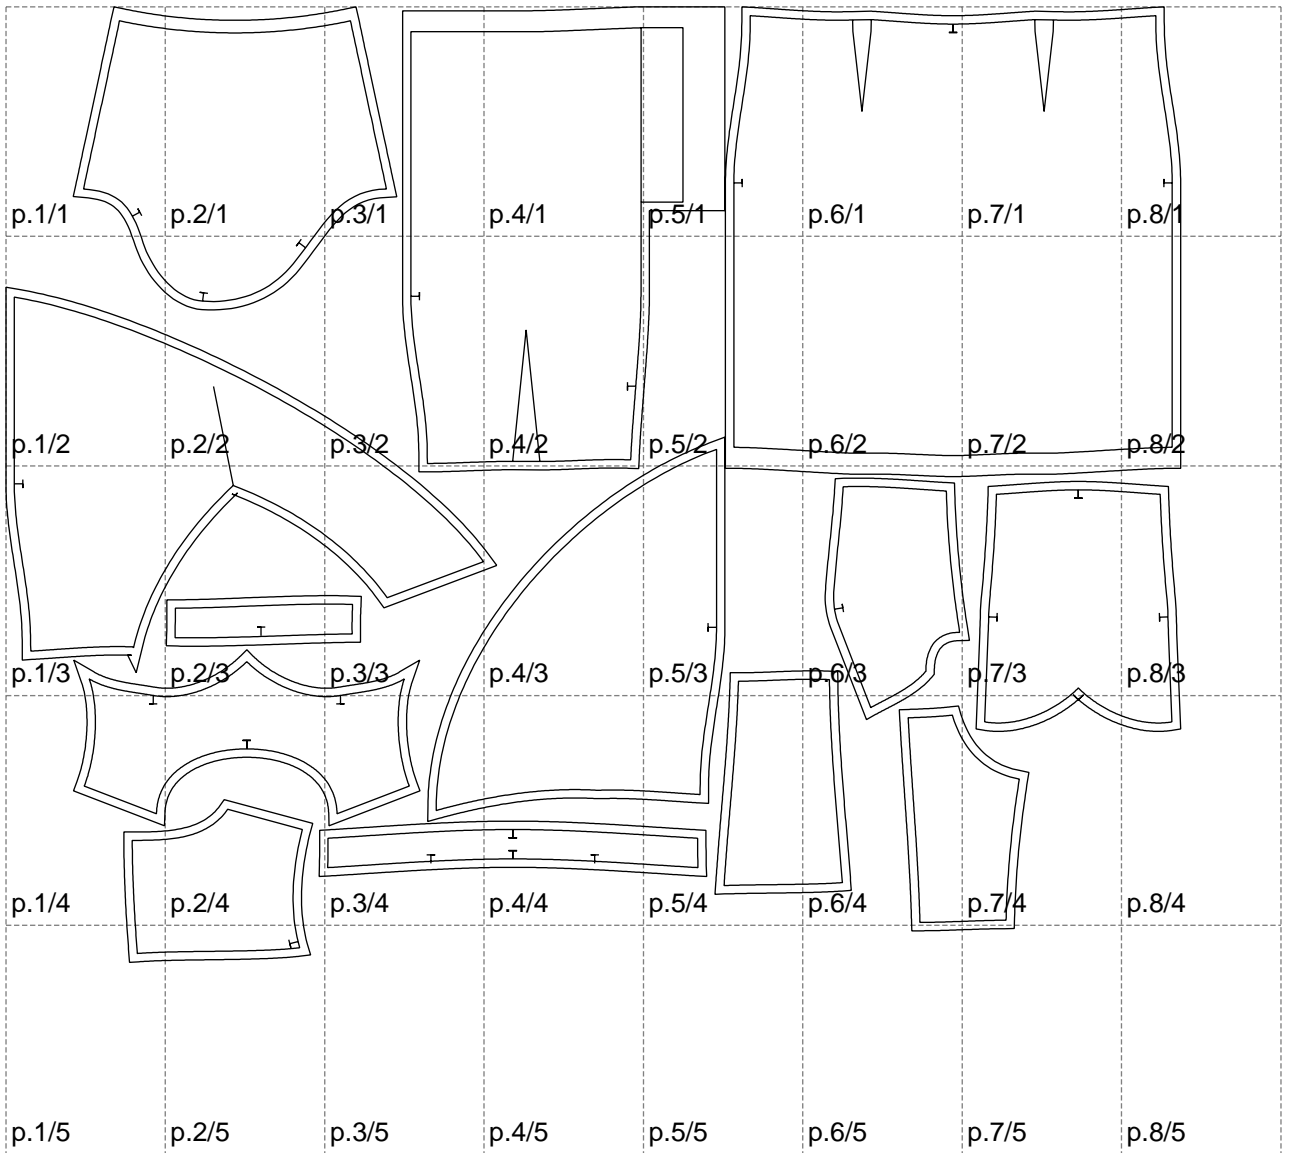

Not for print

Paper size: A4, size:1399.00 x1138.02 mm

# Example

size:1499.00 x1722.12 mm

Maneken =1 ver.0

rz\_1=170

rz\_16=96

rz\_17=82

rz\_18=76

rz\_19=104

rz\_20=101.8

---

. . . . .  
. . . . .  
. . . . .