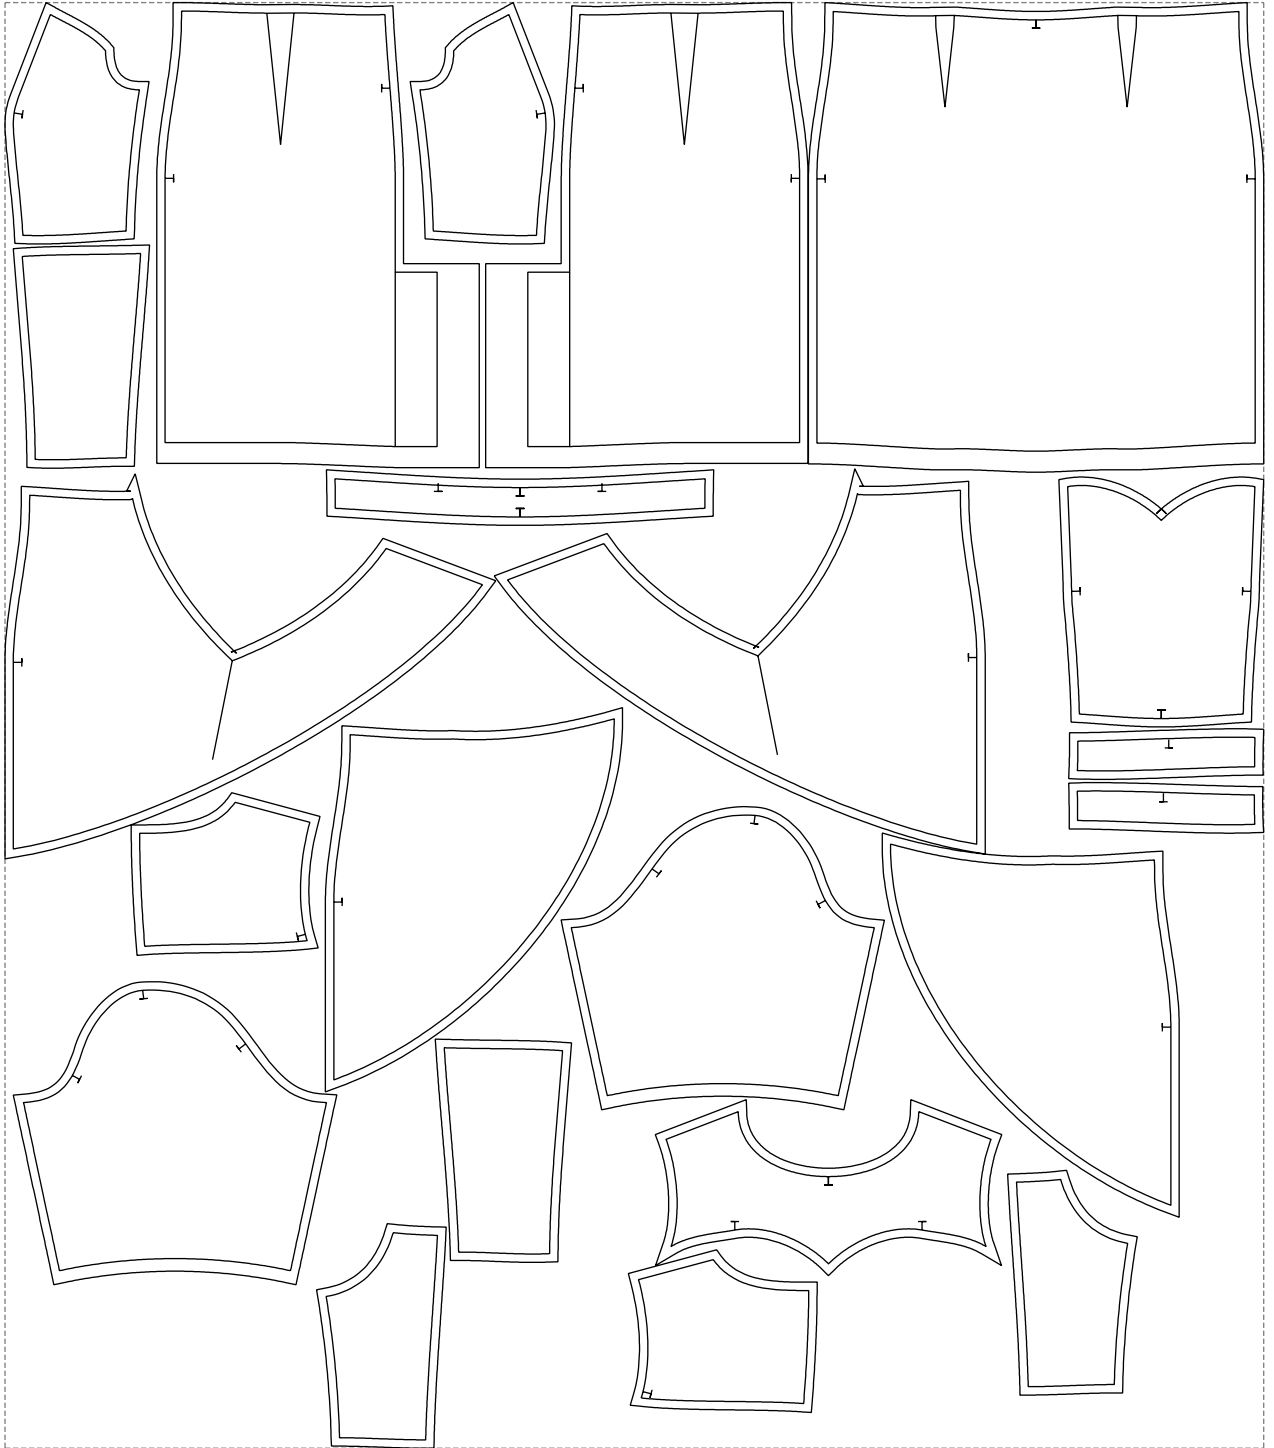

Not for print

Paper size: A4, size:1399.00 x1138.02 mm

# Example

size:1499.00 x1722.12 mm

Maneken =1 ver.0

rz\_1=170

rz\_16=96

rz\_17=82

rz\_18=76

rz\_19=104

rz\_20=101.8

---

. . . . .  
. . . . .  
. . . . .