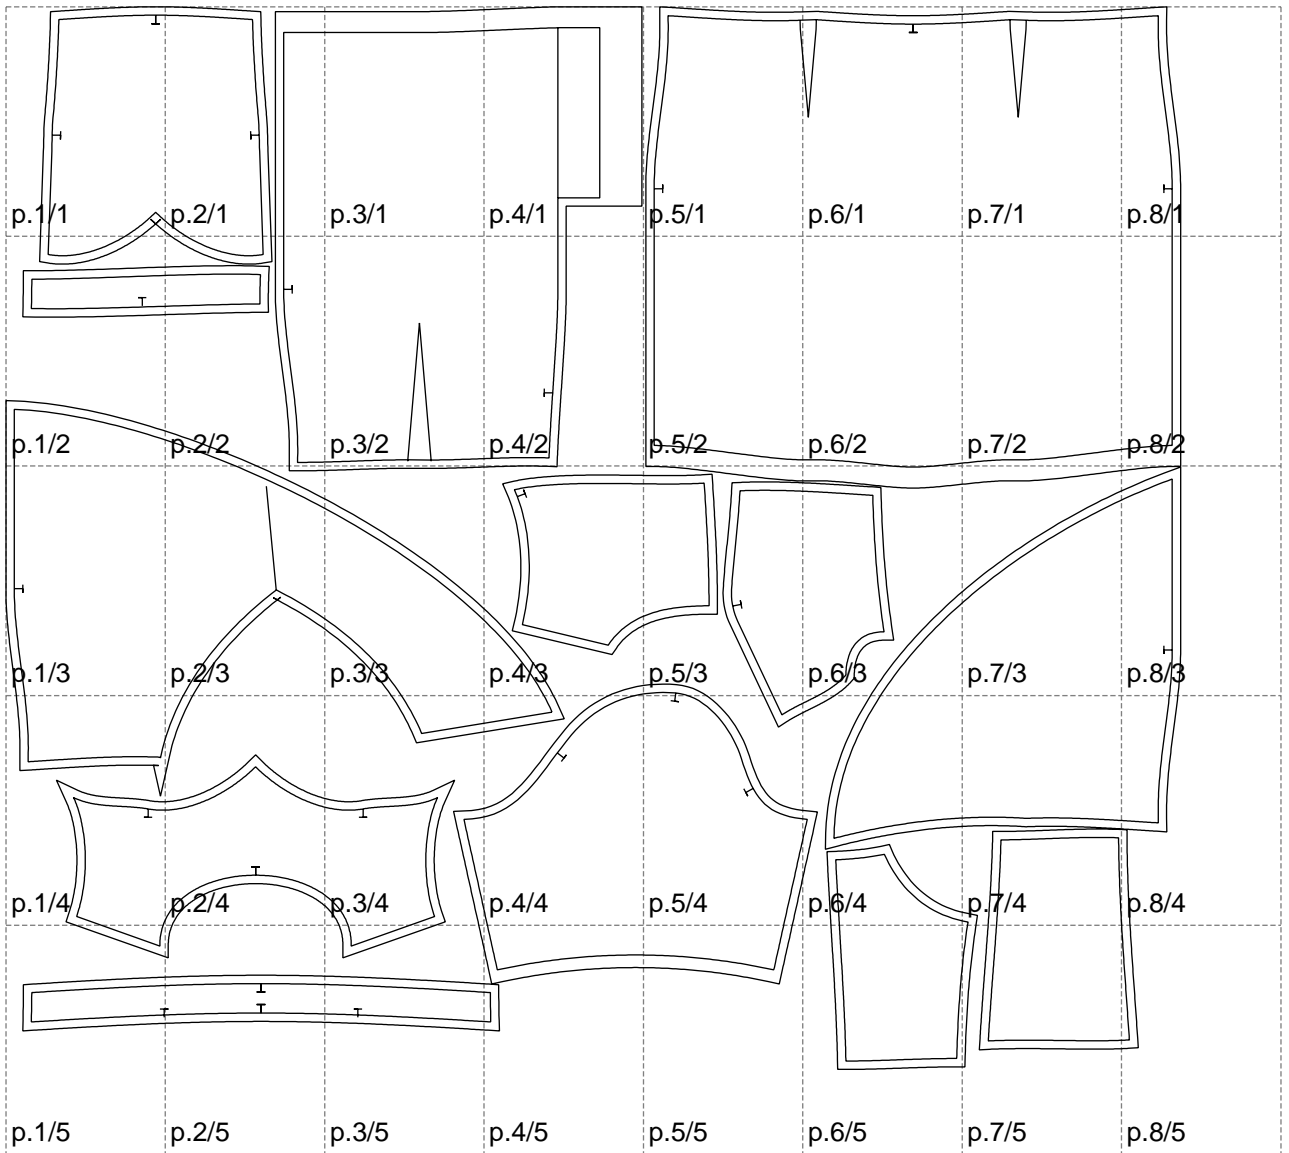

Not for print

Paper size: A4, size:1399.00 x1265.38 mm

# Example

size:1499.00 x2048.69 mm

Maneken =1 ver.0

rz\_1=170

rz\_16=116

rz\_17=100

rz\_18=98.8

rz\_19=124

rz\_20=121

---

. . . . .  
. . . . .  
. . . . .