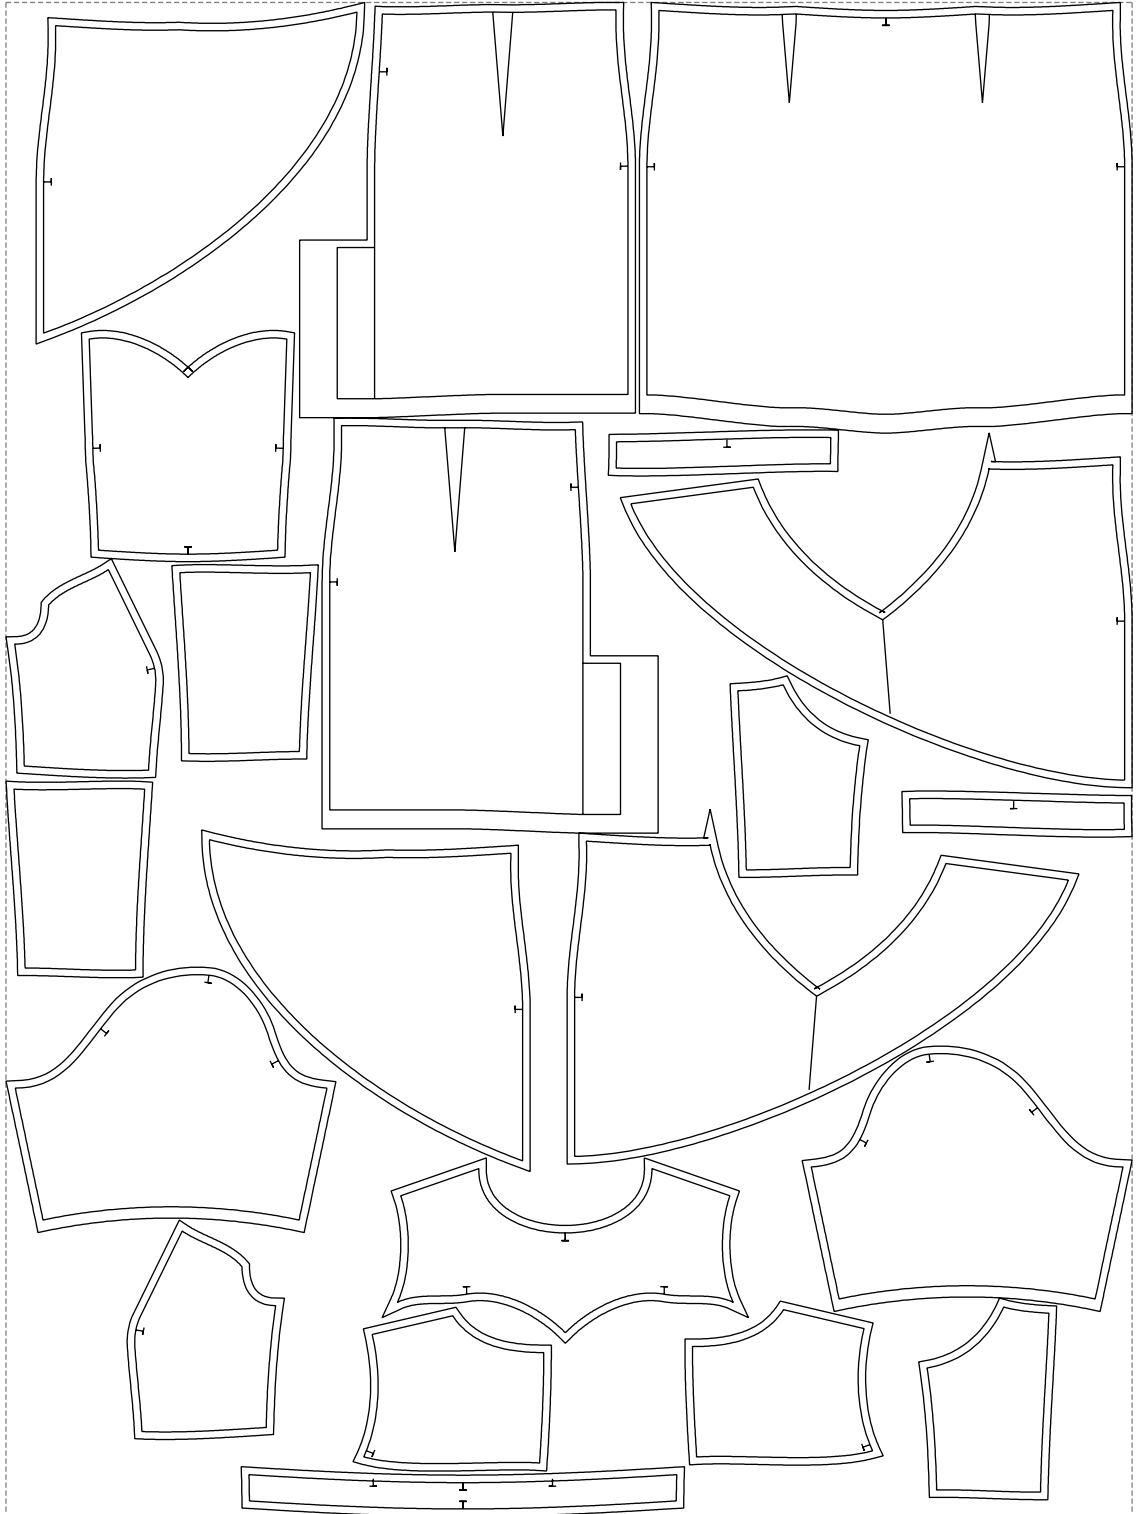

Not for print

Paper size: A4, size:1399.00 x1380.62 mm

# Example

size:1499.00 x2015.85 mm

Maneken =1 ver.0

rz\_1=170

rz\_16=120

rz\_17=104

rz\_18=103.6

rz\_19=128

rz\_20=125.1

---

. . . . .  
. . . . .  
. . . . .