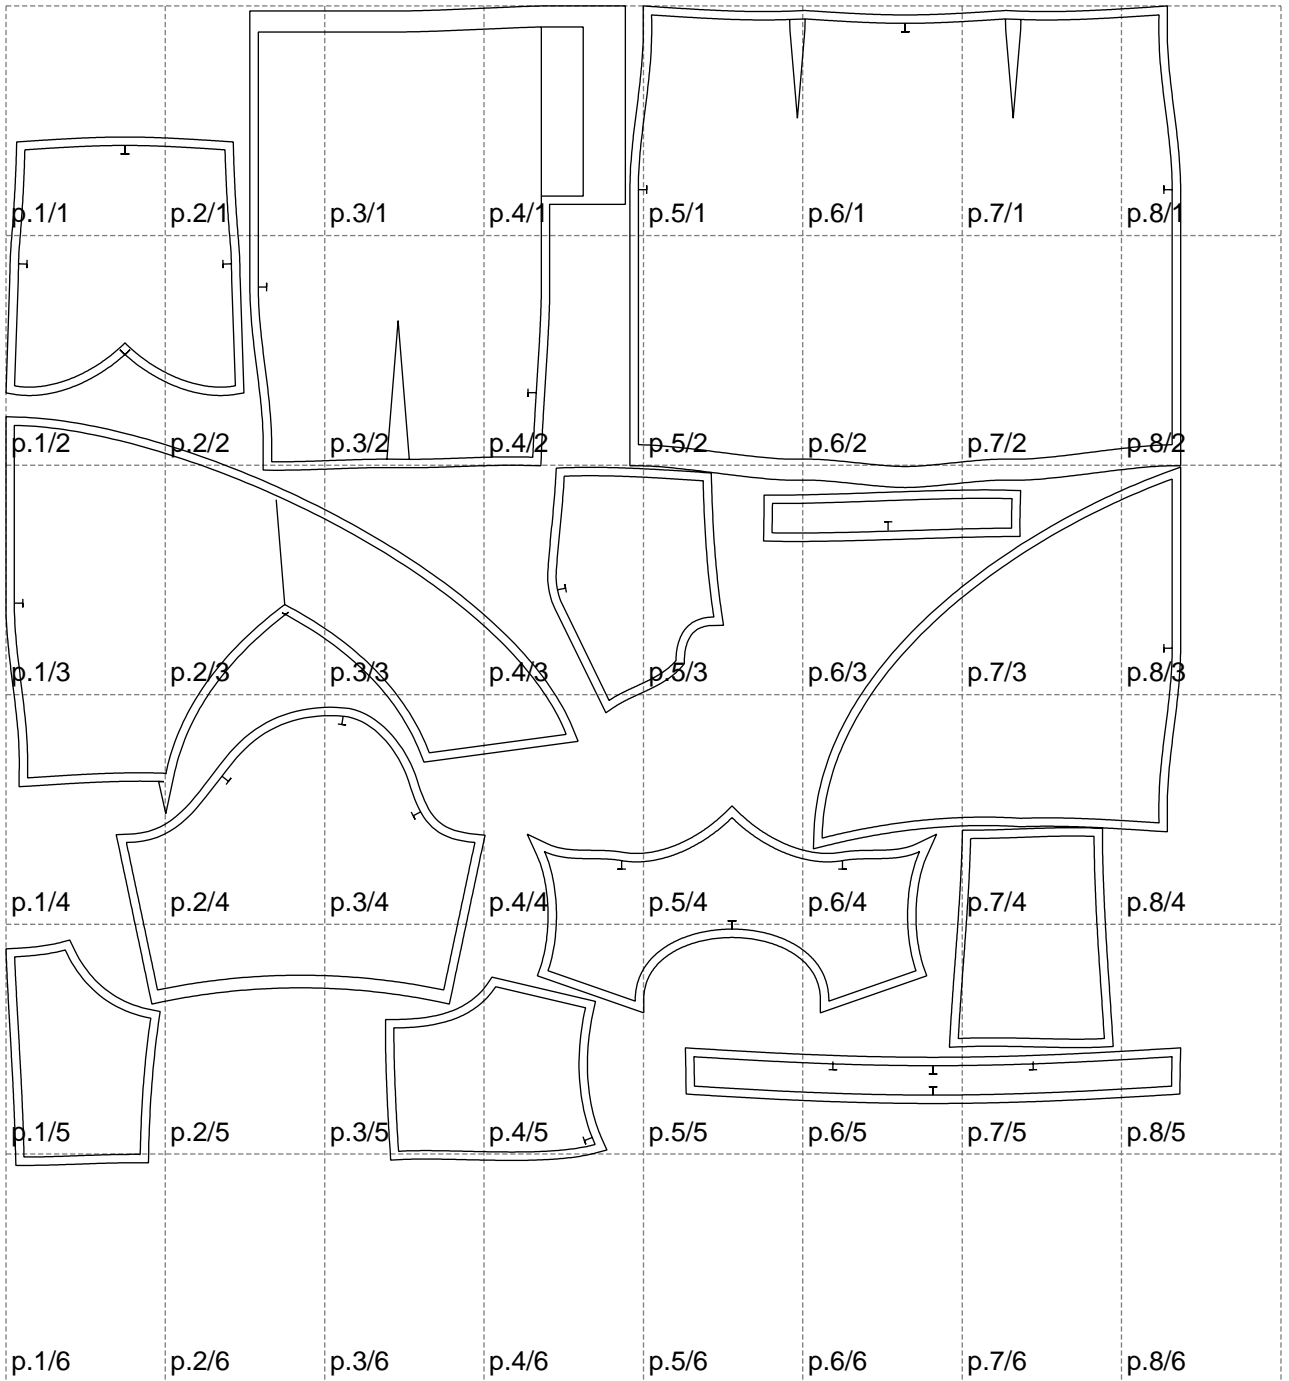

Not for print

Paper size: A4, size:1399.00 x1380.62 mm

# Example

size:1499.00 x2015.85 mm

Maneken =1 ver.0

rz\_1=170

rz\_16=120

rz\_17=104

rz\_18=103.6

rz\_19=128

rz\_20=125.1

---

. . . . .  
. . . . .  
. . . . .