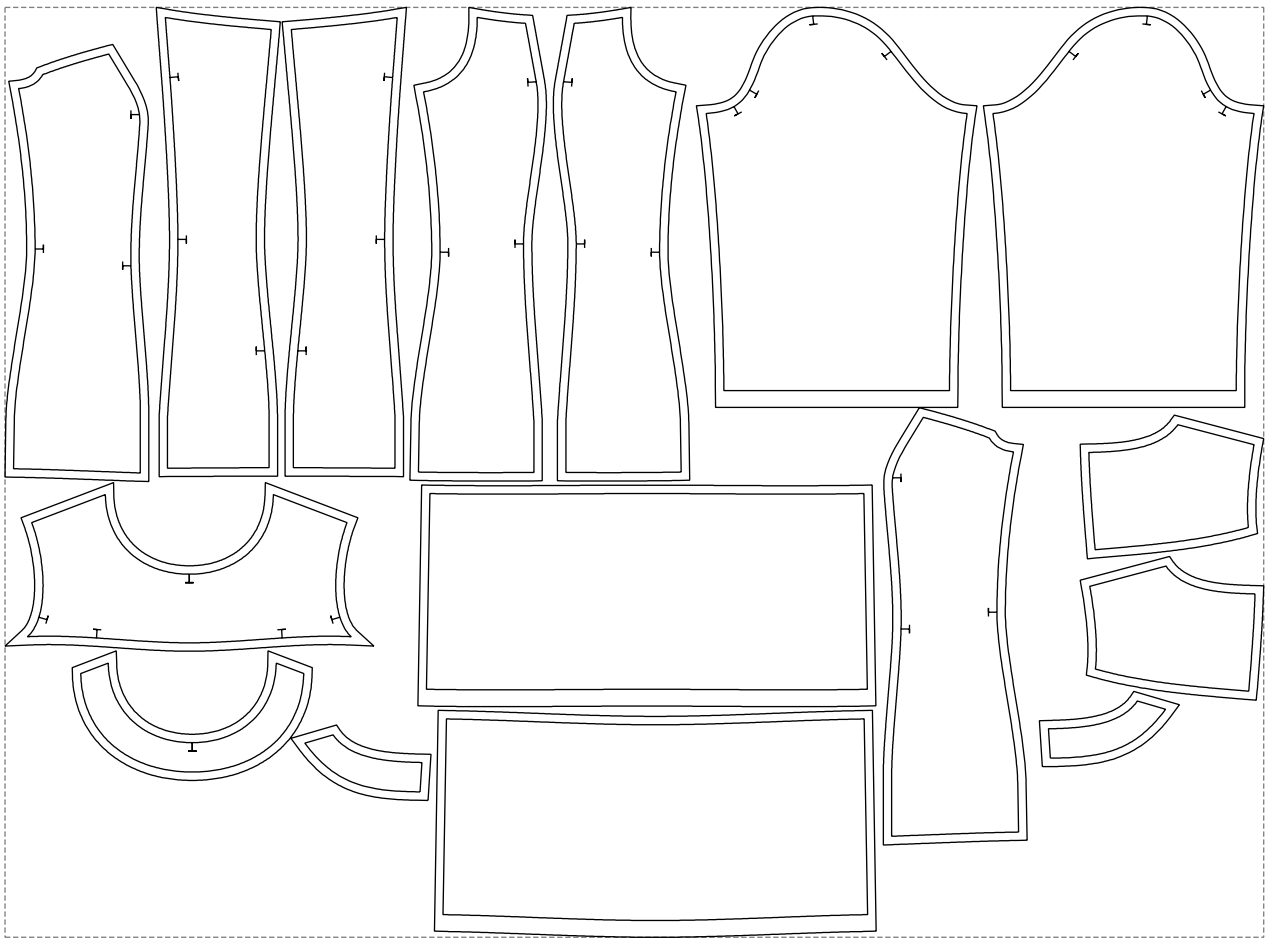

Not for print

Paper size: A4, size:1358.88 x999.27 mm

# Example

size:1499.00 x1107.62 mm

Maneken =1 ver.0

rz\_1=170

rz\_16=88

rz\_17=75.6

rz\_18=67.6

rz\_19=96