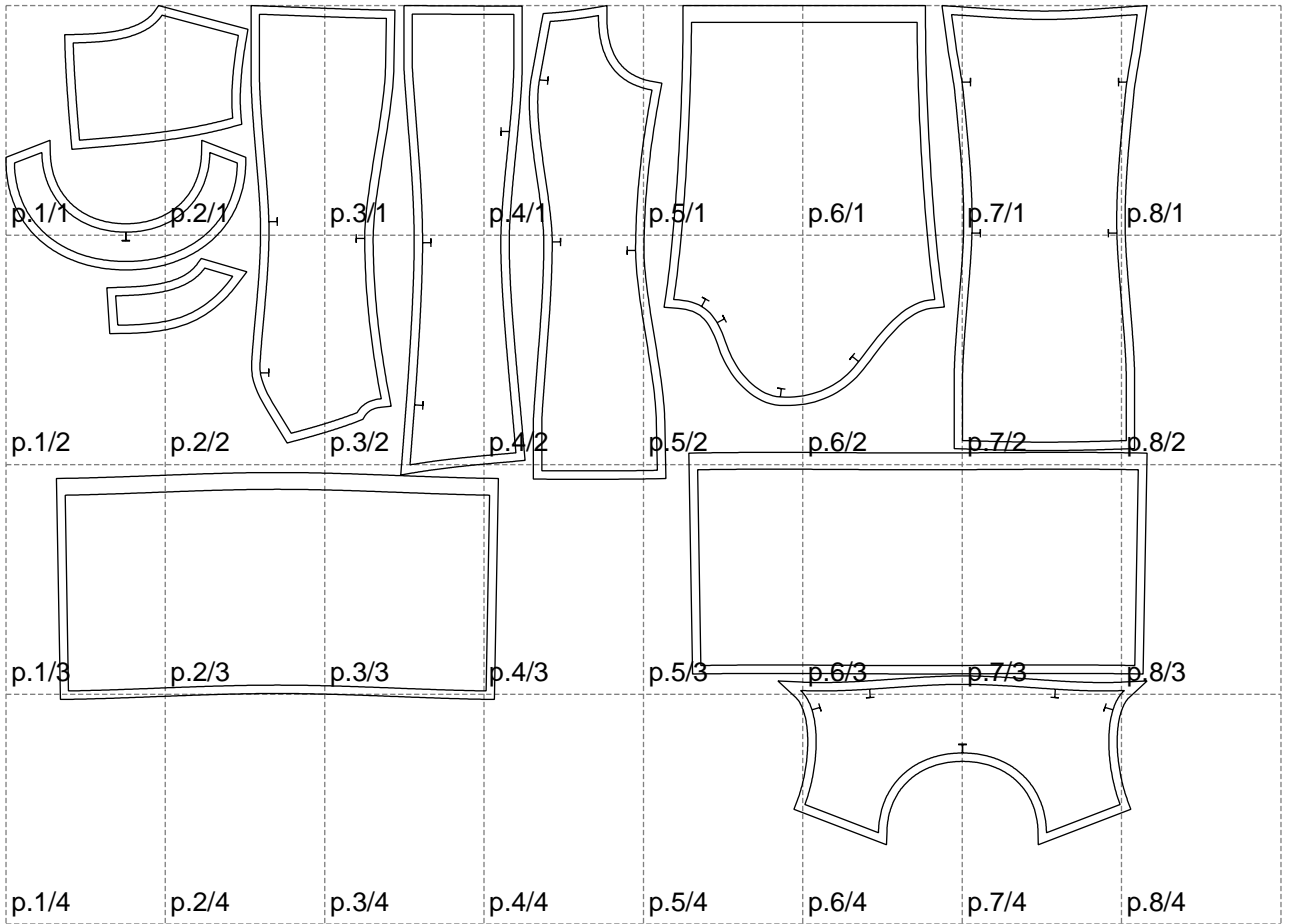

Not for print

Paper size: A4, size:1358.88 x999.27 mm

# Example

size:1499.00 x1107.62 mm

Maneken =1 ver.0

rz\_1=170

rz\_16=88

rz\_17=75.6

rz\_18=67.6

rz\_19=96

rz\_20=94.6

---

. . . . .  
. . . . .  
. . . . .