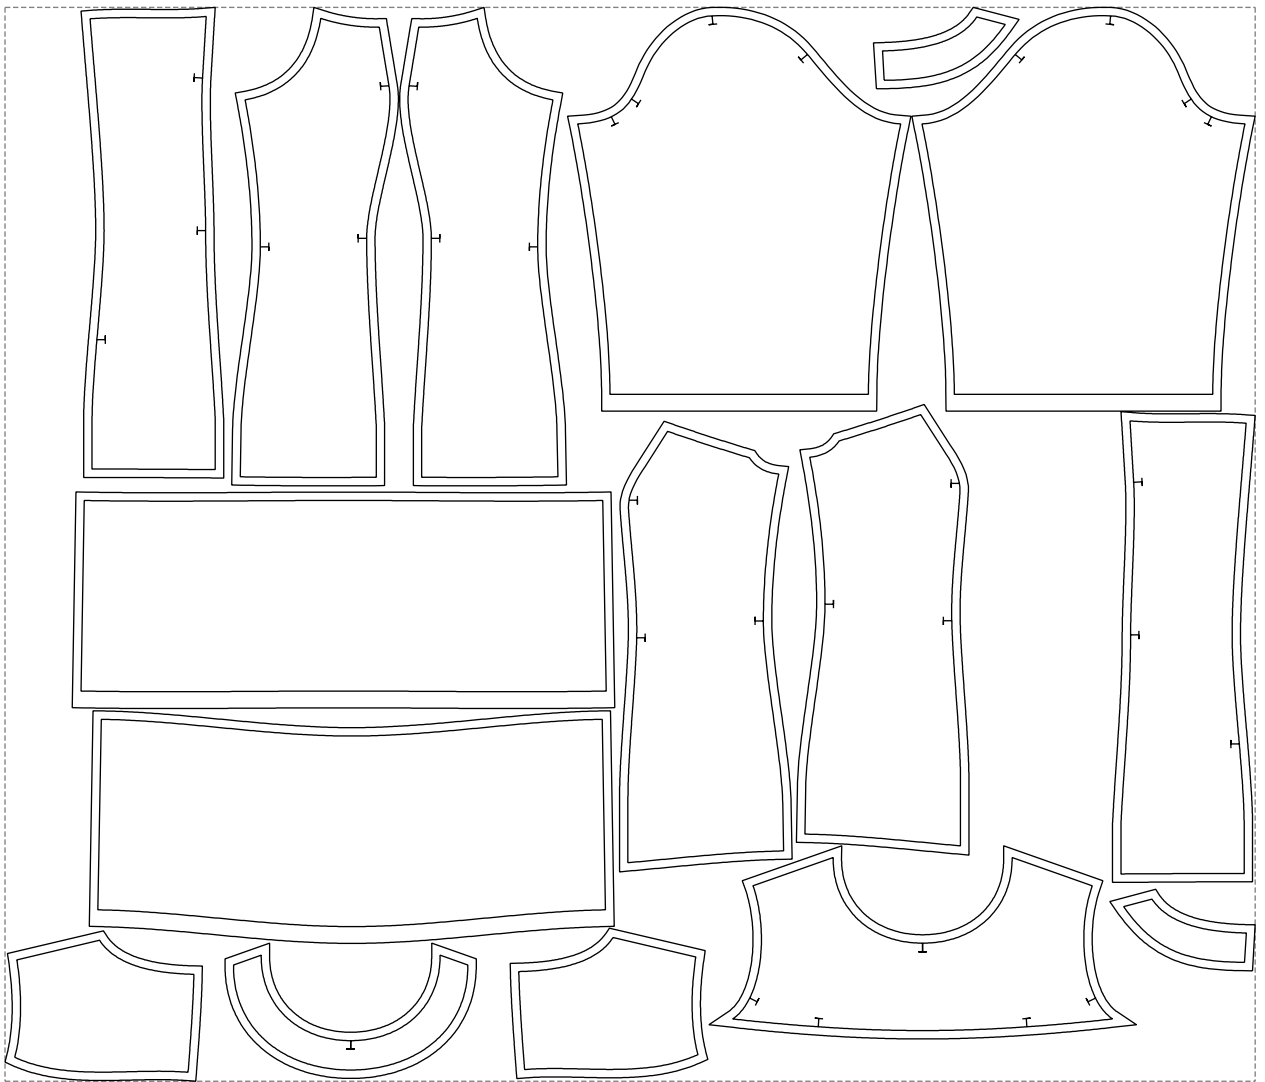

Not for print

Paper size: A4, size:1298.50 x1049.92 mm

# Example

size:1488.97 x1279.32 mm

Maneken =1 ver.0

rz\_1=170

rz\_16=108

rz\_17=92.5

rz\_18=89.2

rz\_19=116