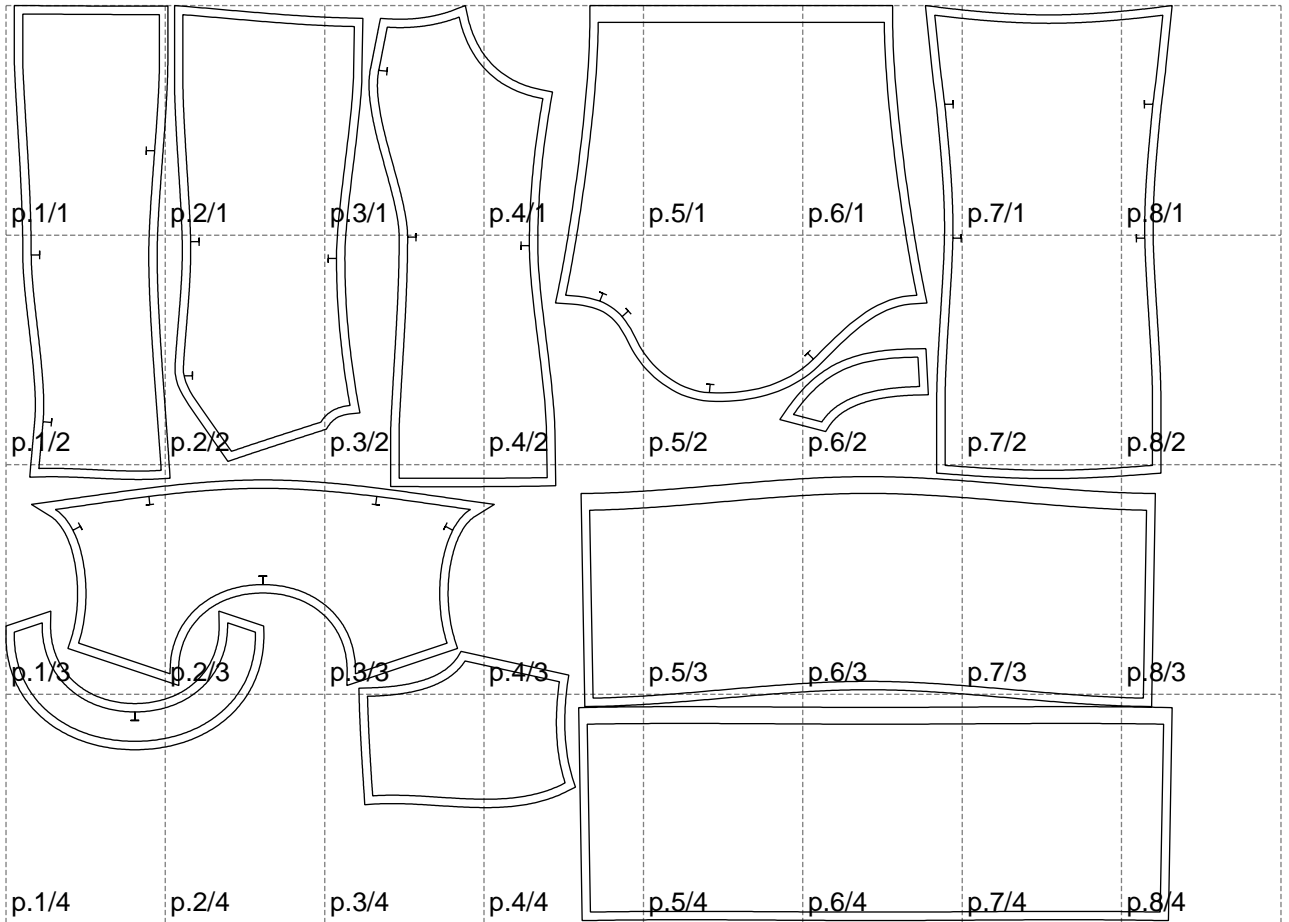

Not for print

Paper size: A4, size:1388.98 x1089.65 mm

# Example

size:1499.00 x1545.26 mm

Maneken =1 ver.0

rz\_1=170

rz\_16=120

rz\_17=104

rz\_18=103.6

rz\_19=128

rz\_20=125.1

---

. . . . .  
. . . . .  
. . . . .