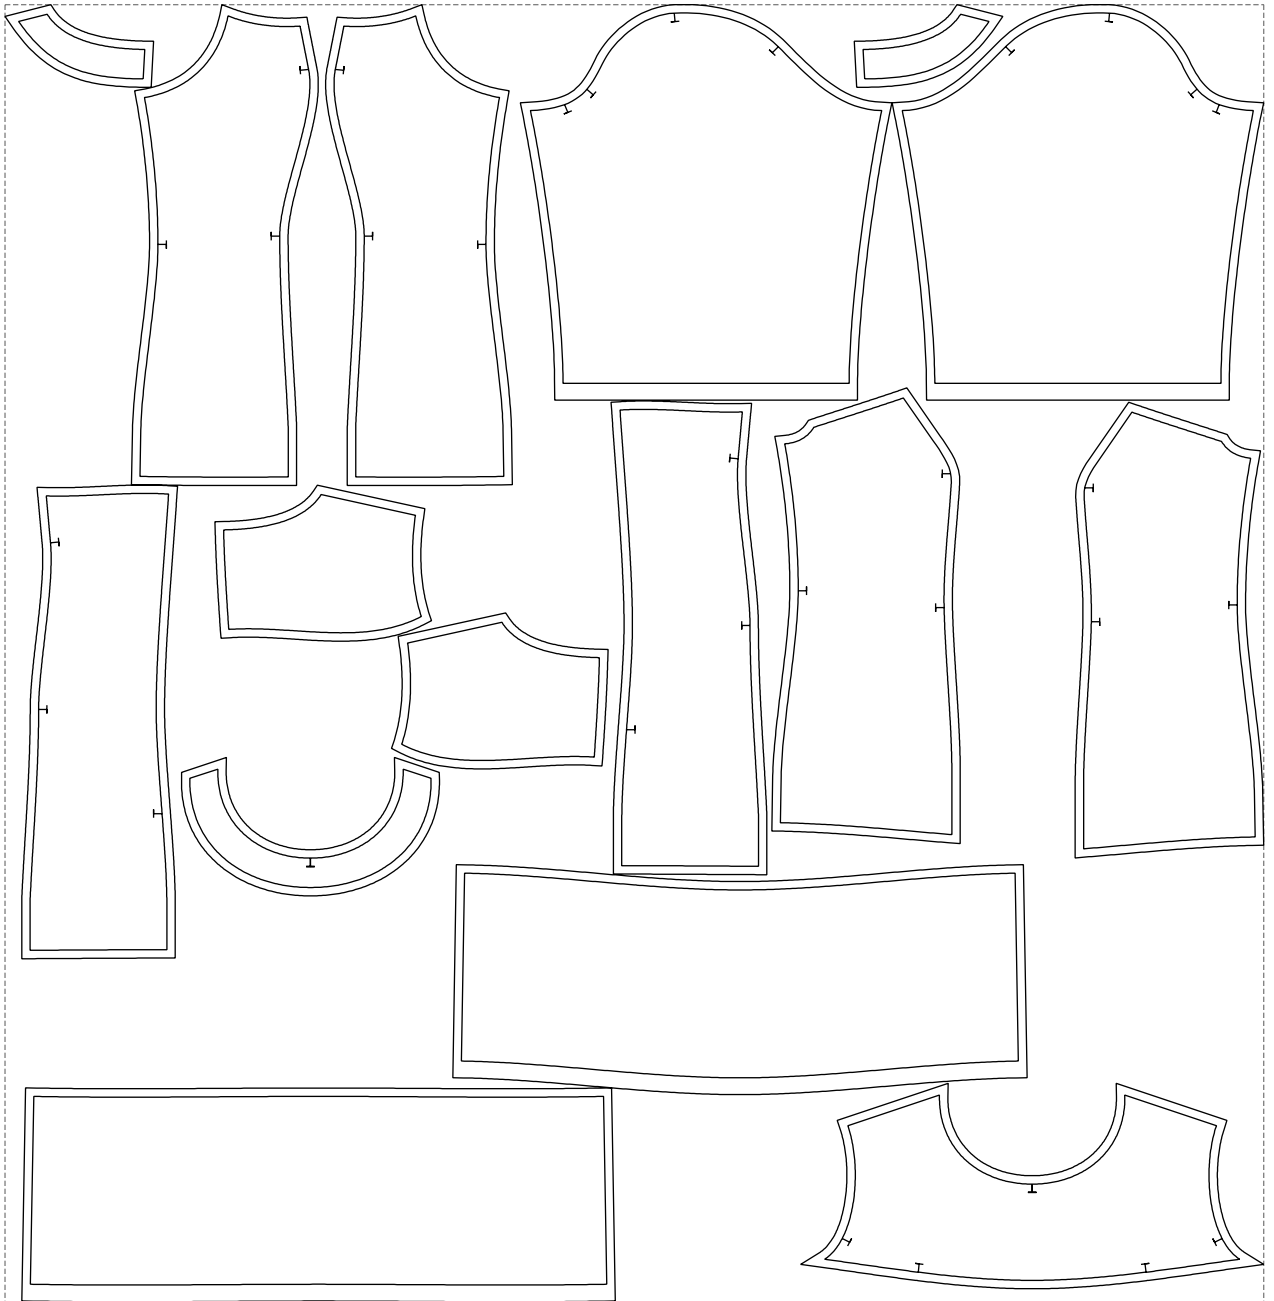

Not for print

Paper size: A4, size:1388.98 x1089.65 mm

# Example

size:1499.00 x1545.26 mm

Maneken =1 ver.0

rz\_1=170

rz\_16=120

rz\_17=104

rz\_18=103.6

rz\_19=128