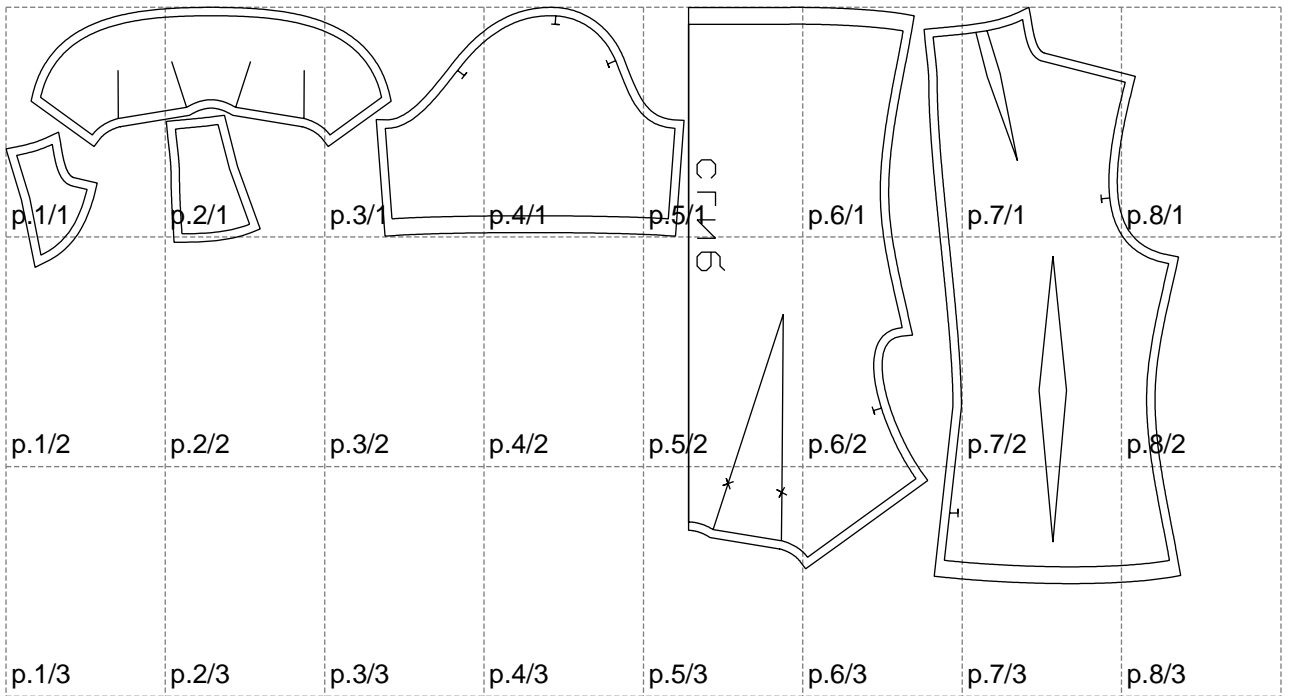

Not for print

Paper size: A4, size:1399.00 x686.20 mm

# Example

size:1499.00 x711.58 mm

Maneken =1 ver.0

rz\_1=170

rz\_16=92

rz\_17=78.8

rz\_18=71.8

rz\_19=100

rz\_20=98.1

---

. . . . .  
. . . . .  
. . . . .