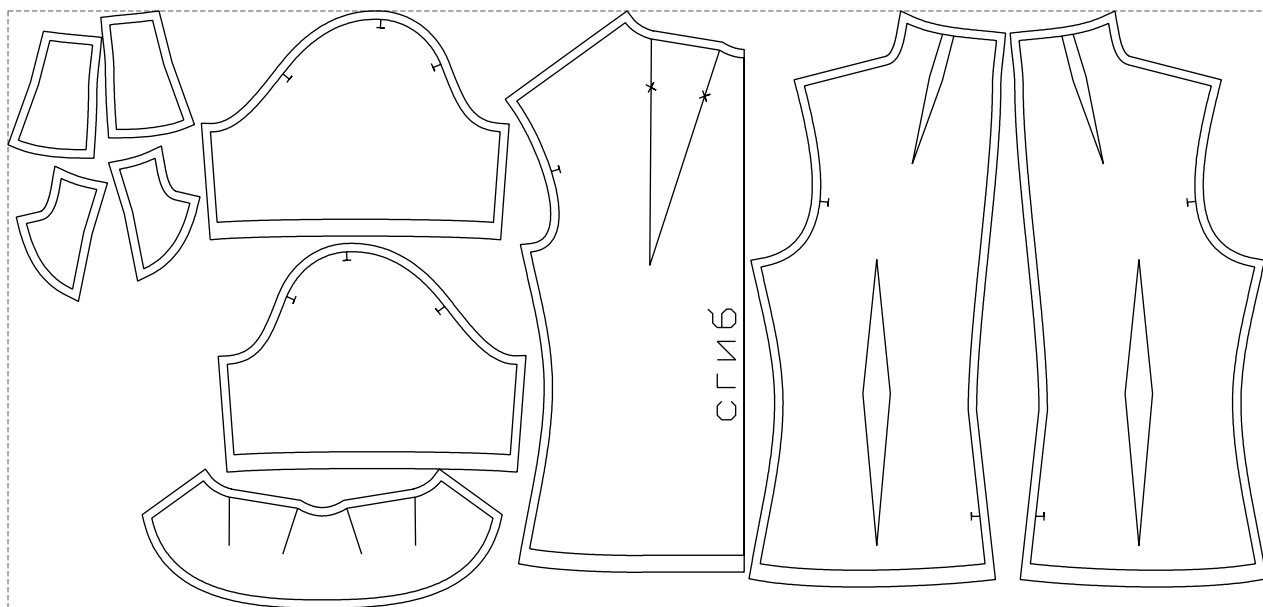

Not for print

Paper size: A4, size:1399.00 x686.20 mm

# Example

size:1499.00 x711.58 mm

Maneken =1 ver.0

rz\_1=170

rz\_16=92

rz\_17=78.8

rz\_18=71.8

rz\_19=100

rz\_20=98.1

---

. . . . .  
. . . . .  
. . . . .