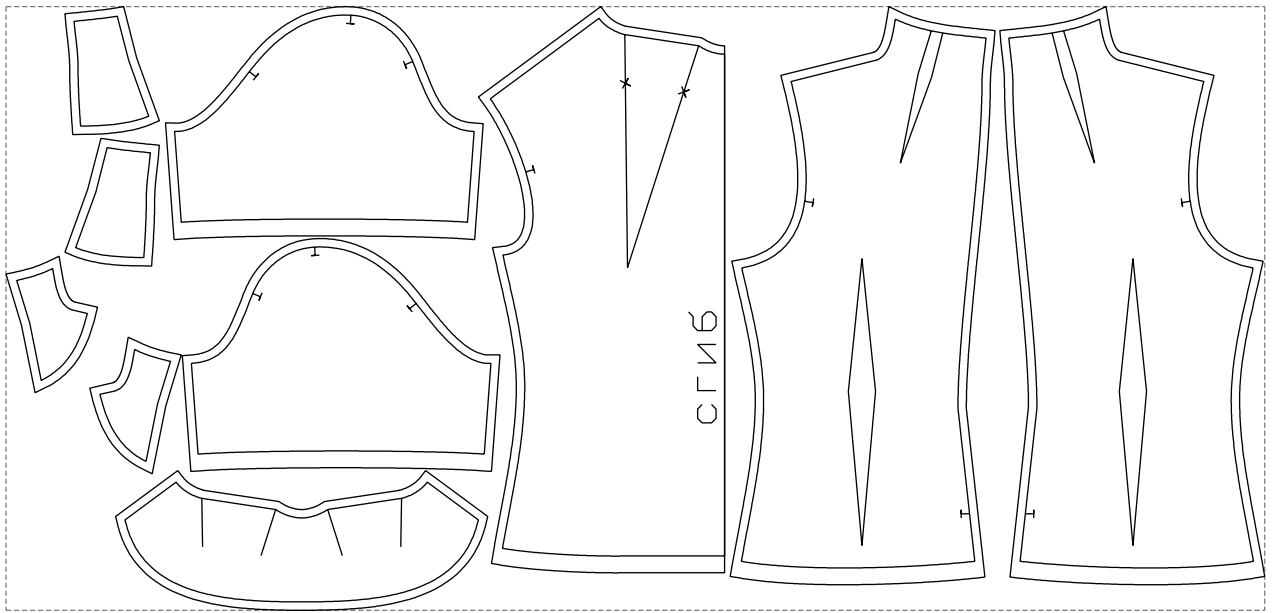

Not for print

Paper size: A4, size:1399.00 x688.52 mm

# Example

size:1499.00 x718.97 mm

Maneken =1 ver.0

rz\_1=170

rz\_16=96

rz\_17=82

rz\_18=76

rz\_19=104

rz\_20=101.8

---

. . . . .  
. . . . .  
. . . . .