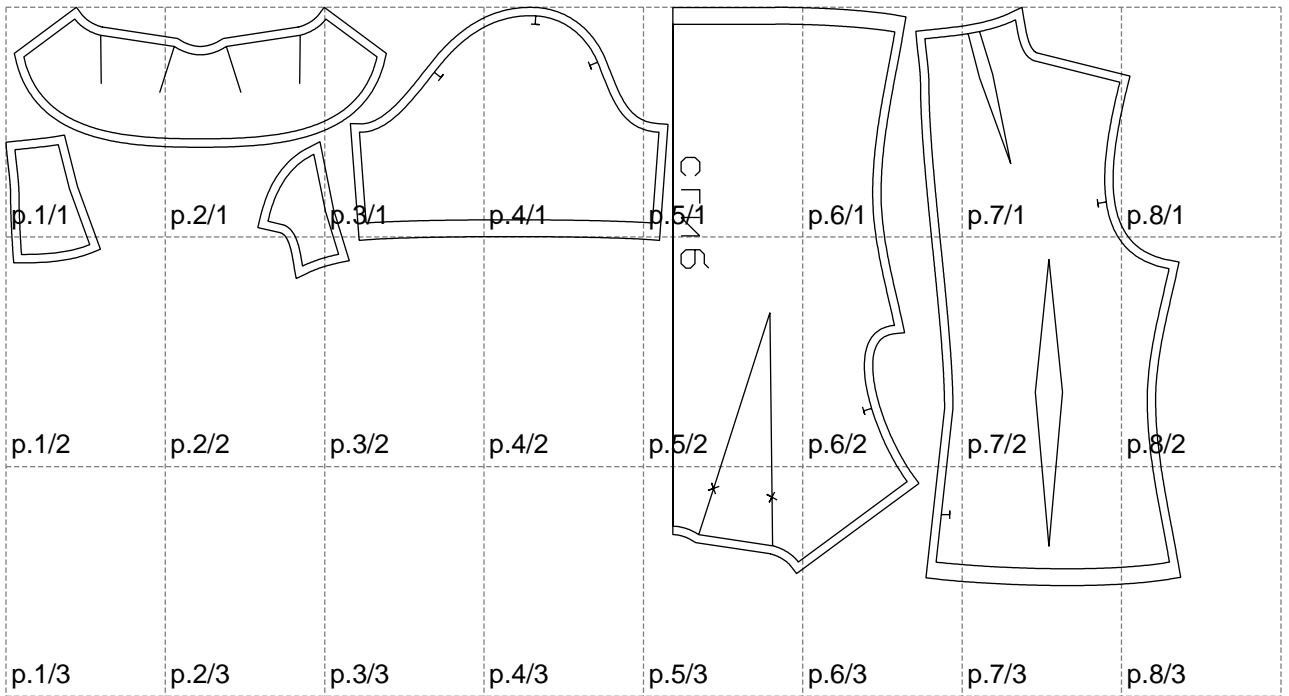

Not for print

Paper size: A4, size:1399.00 x688.52 mm

# Example

size:1499.00 x718.97 mm

Maneken =1 ver.0

rz\_1=170

rz\_16=96

rz\_17=82

rz\_18=76

rz\_19=104

rz\_20=101.8

---

. . . . .  
. . . . .  
. . . . .