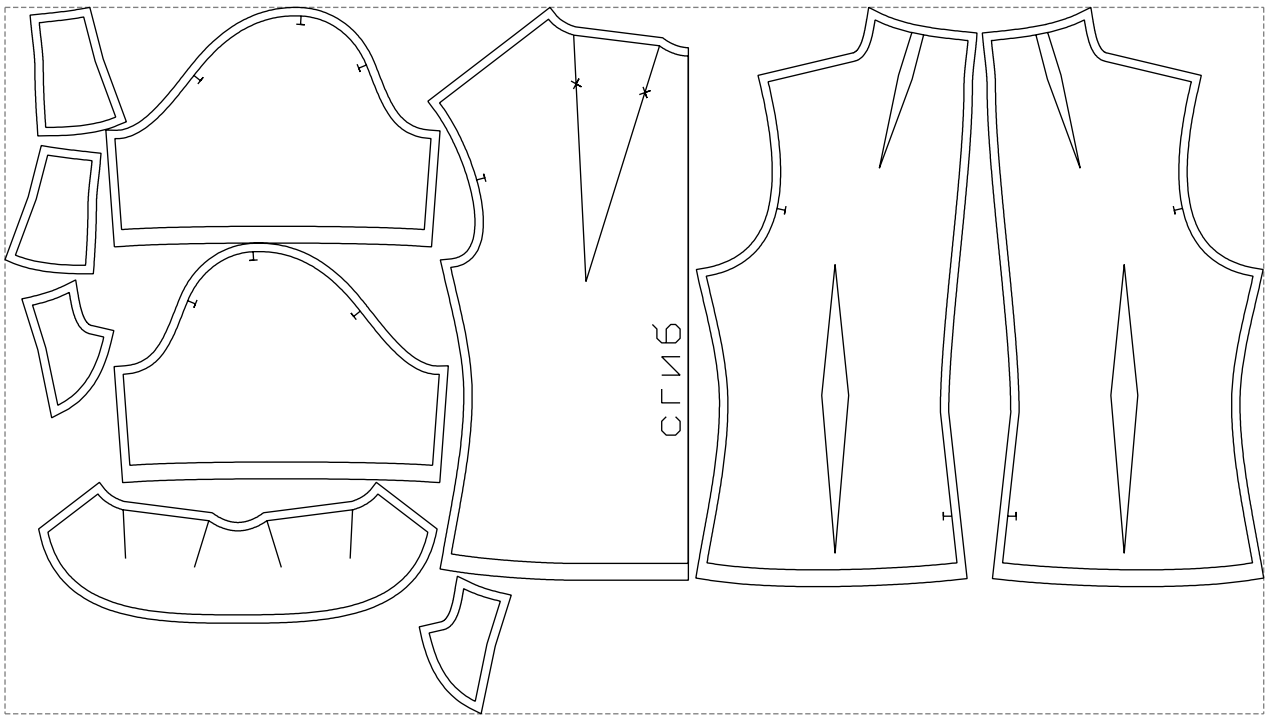

Not for print

Paper size: A4, size:1257.97 x689.94 mm

# Example

size:1499.00 x841.39 mm

Maneken =1 ver.0

rz\_1=170

rz\_16=104

rz\_17=88.9

rz\_18=84.4

rz\_19=112