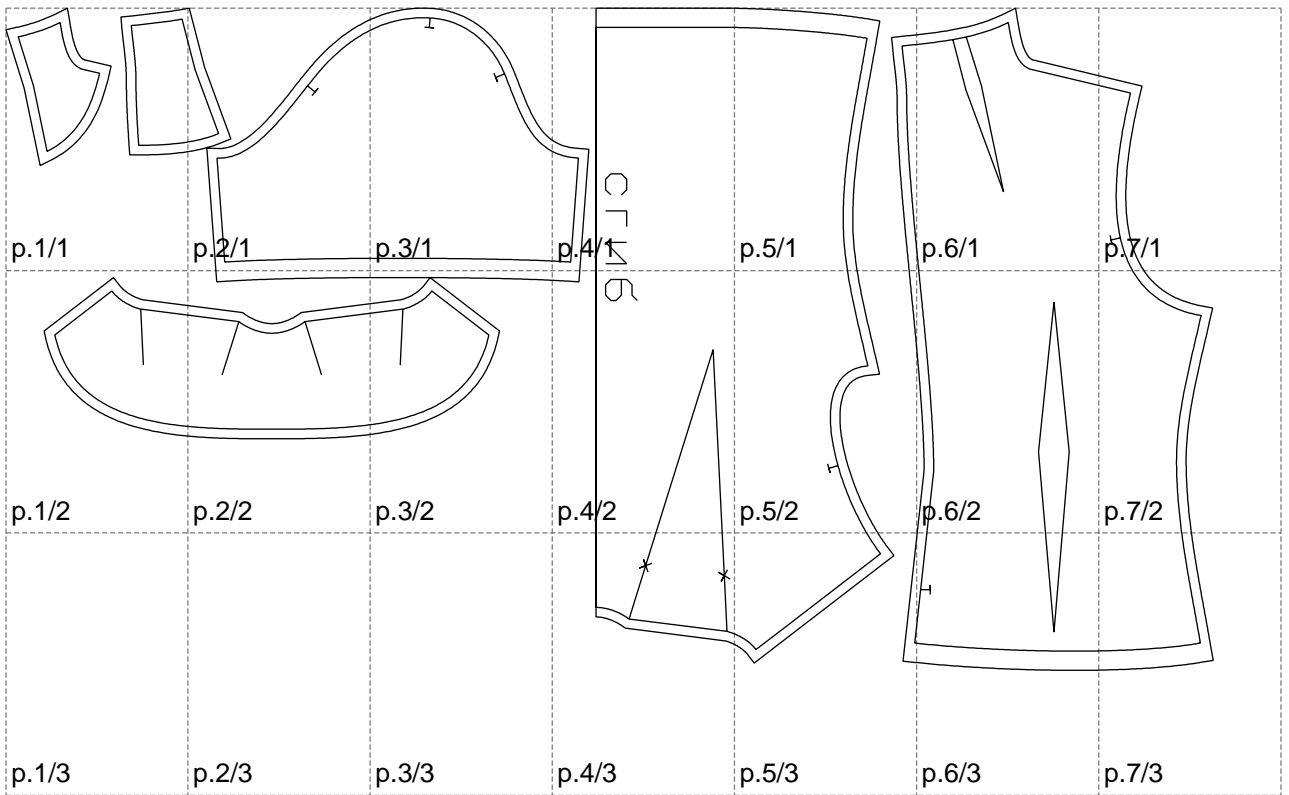

Not for print

Paper size: A4, size:1257.97 x689.94 mm

# Example

size:1499.00 x841.39 mm

Maneken =1 ver.0

rz\_1=170

rz\_16=104

rz\_17=88.9

rz\_18=84.4

rz\_19=112

rz\_20=109.3

---

. . . . .  
. . . . .  
. . . . .