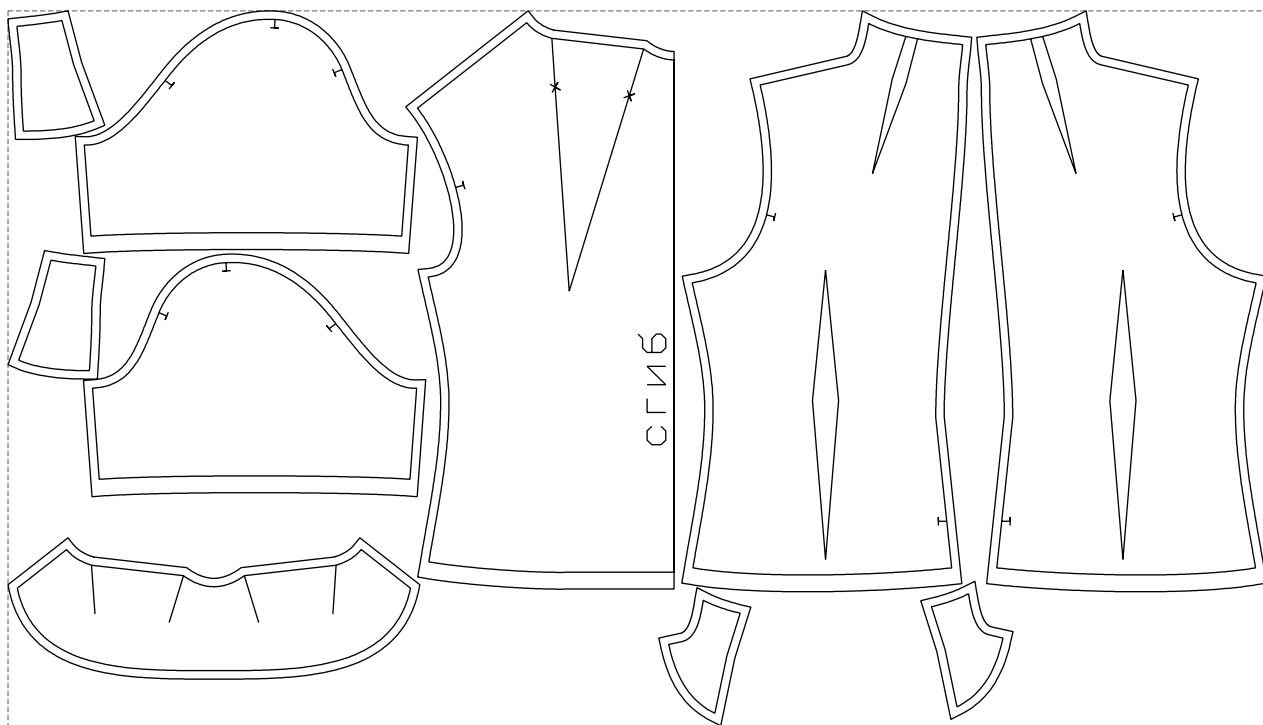

Not for print

Paper size: A4, size:1278.14 x691.91 mm

# Example

size:1499.00 x851.54 mm

Maneken =1 ver.0

rz\_1=170

rz\_16=108

rz\_17=92.5

rz\_18=89.2

rz\_19=116