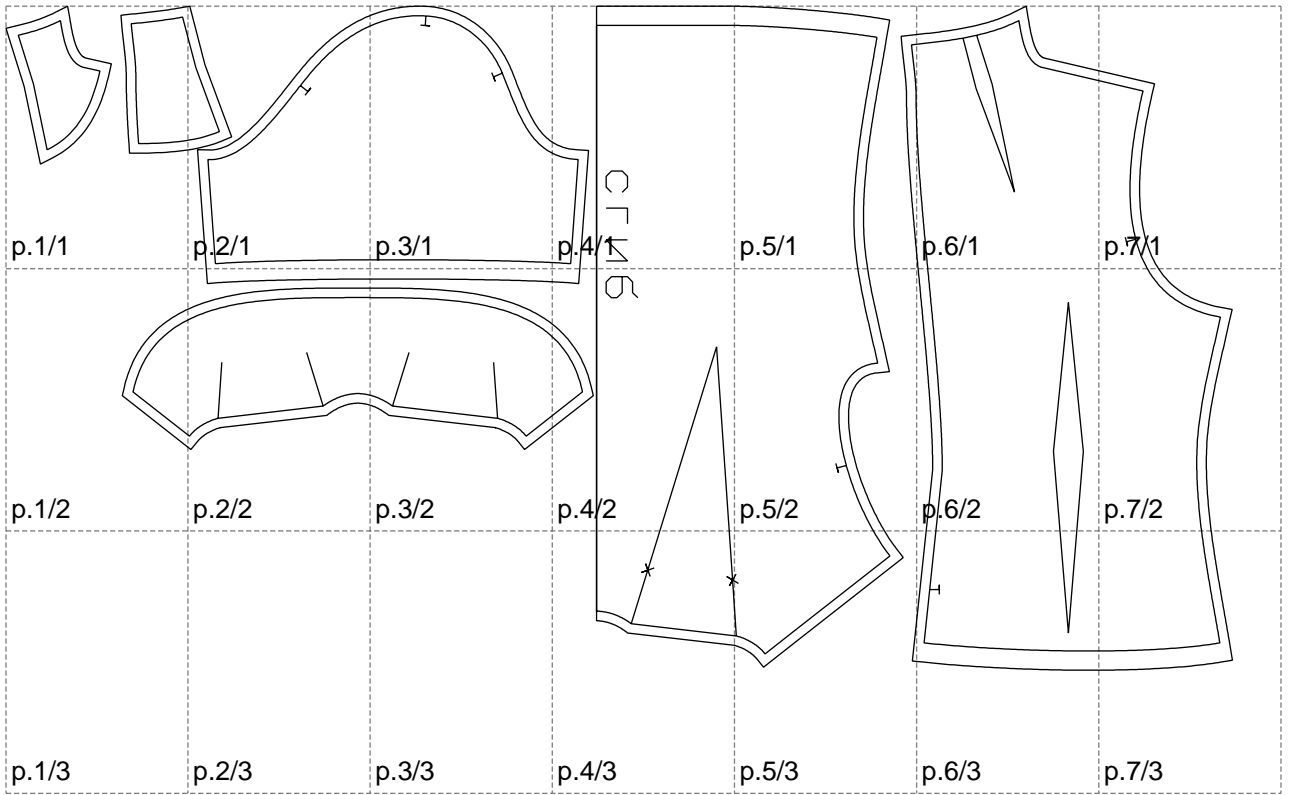

Not for print

Paper size: A4, size:1278.14 x691.91 mm

# Example

size:1499.00 x851.54 mm

Maneken =1 ver.0

rz\_1=170

rz\_16=108

rz\_17=92.5

rz\_18=89.2

rz\_19=116

rz\_20=113

---

. . . . .  
. . . . .  
. . . . .