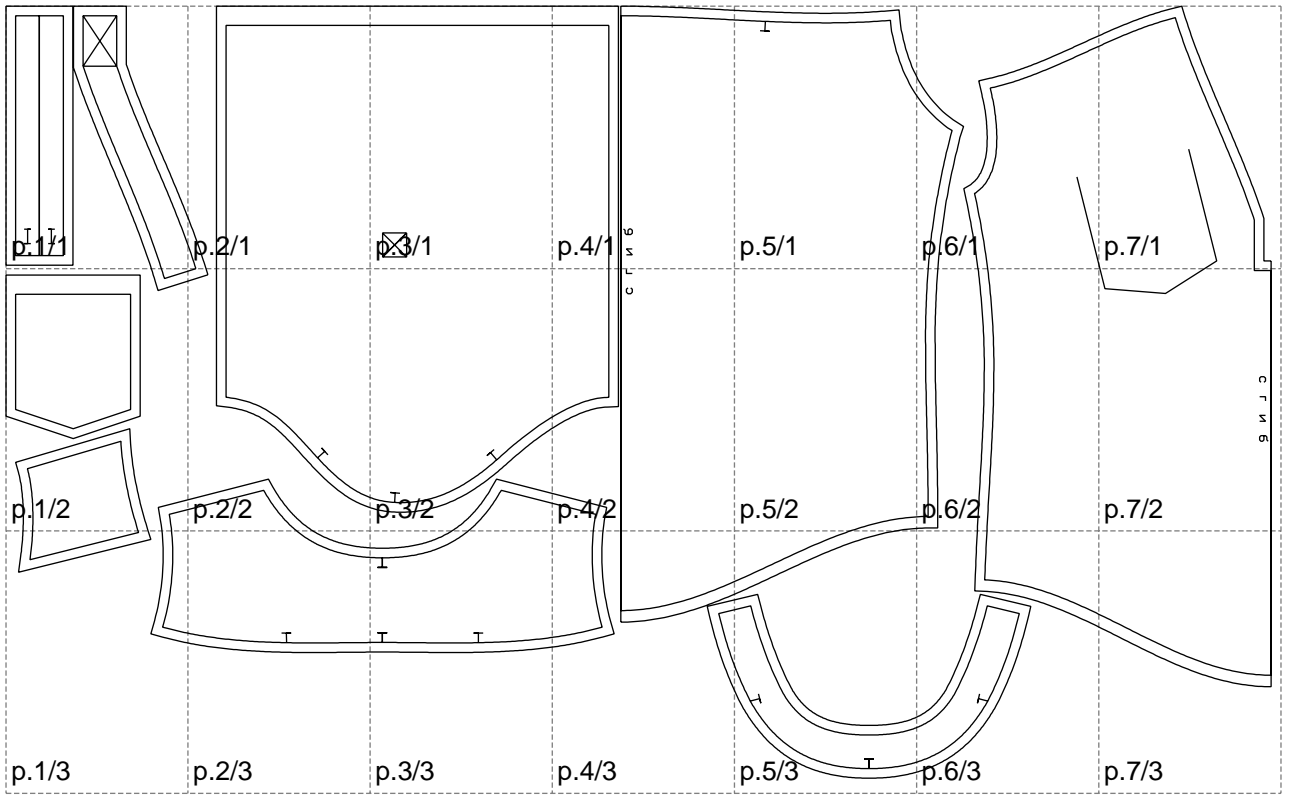

Not for print

Paper size: A4, size:1318.45 x804.41 mm

# Example

size:1499.00 x1297.38 mm

Maneken =1 ver.0

rz\_1=170

rz\_16=104

rz\_17=88.9

rz\_18=84.4

rz\_19=112

rz\_20=109.3

---

. . . . .  
. . . . .  
. . . . .