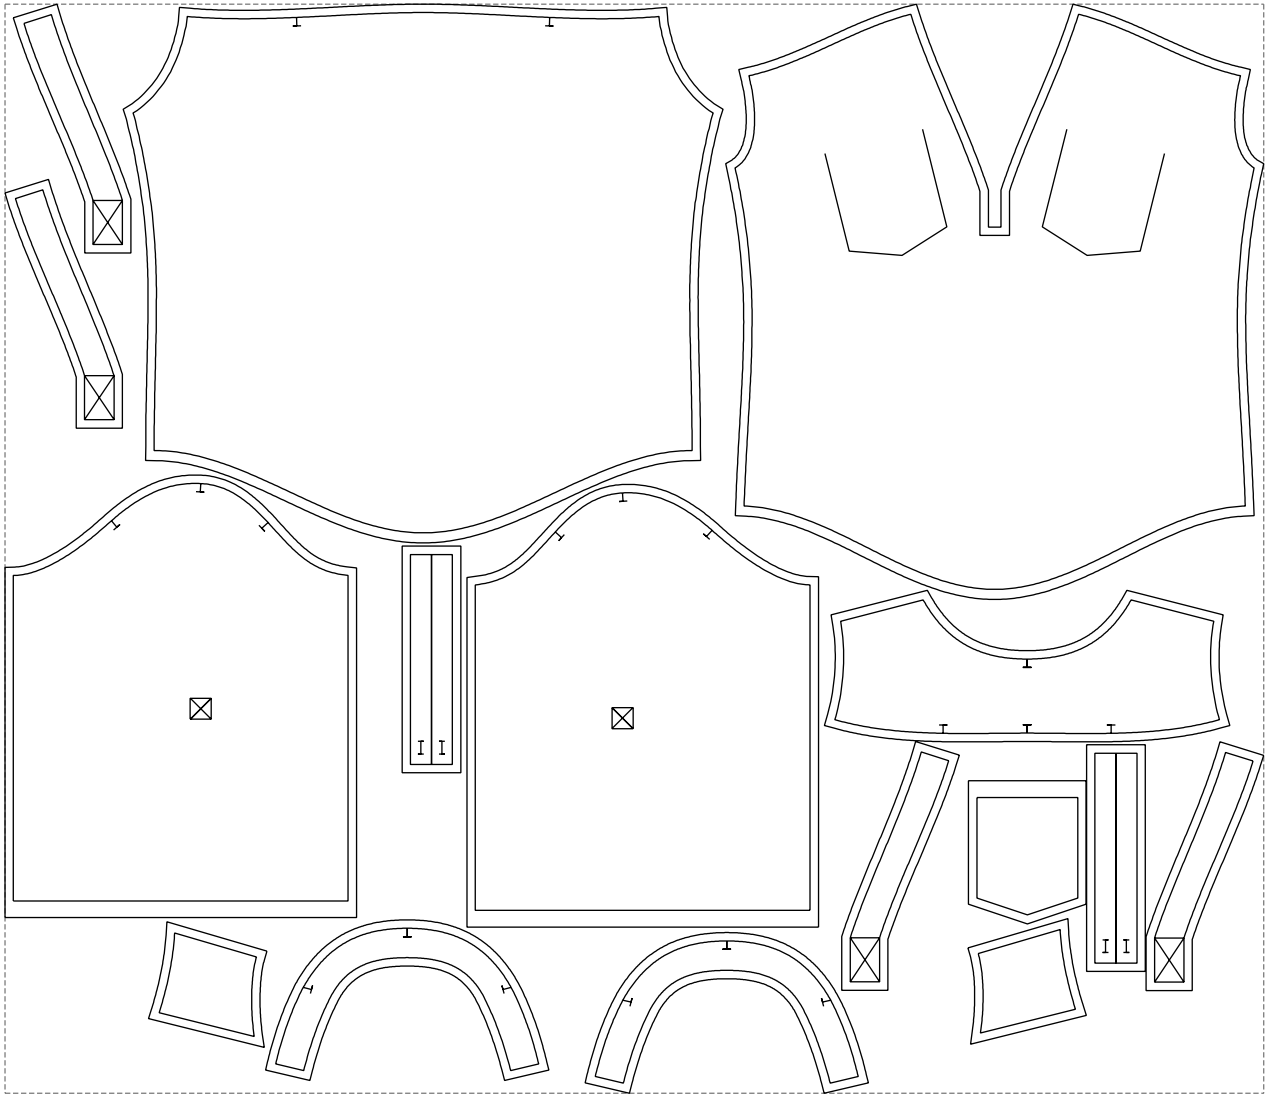

Not for print

Paper size: A4, size:1318.45 x804.41 mm

# Example

size:1499.00 x1297.38 mm

Maneken =1 ver.0

rz\_1=170

rz\_16=104

rz\_17=88.9

rz\_18=84.4

rz\_19=112

rz\_20=109.3

---

. . . . .  
. . . . .  
. . . . .