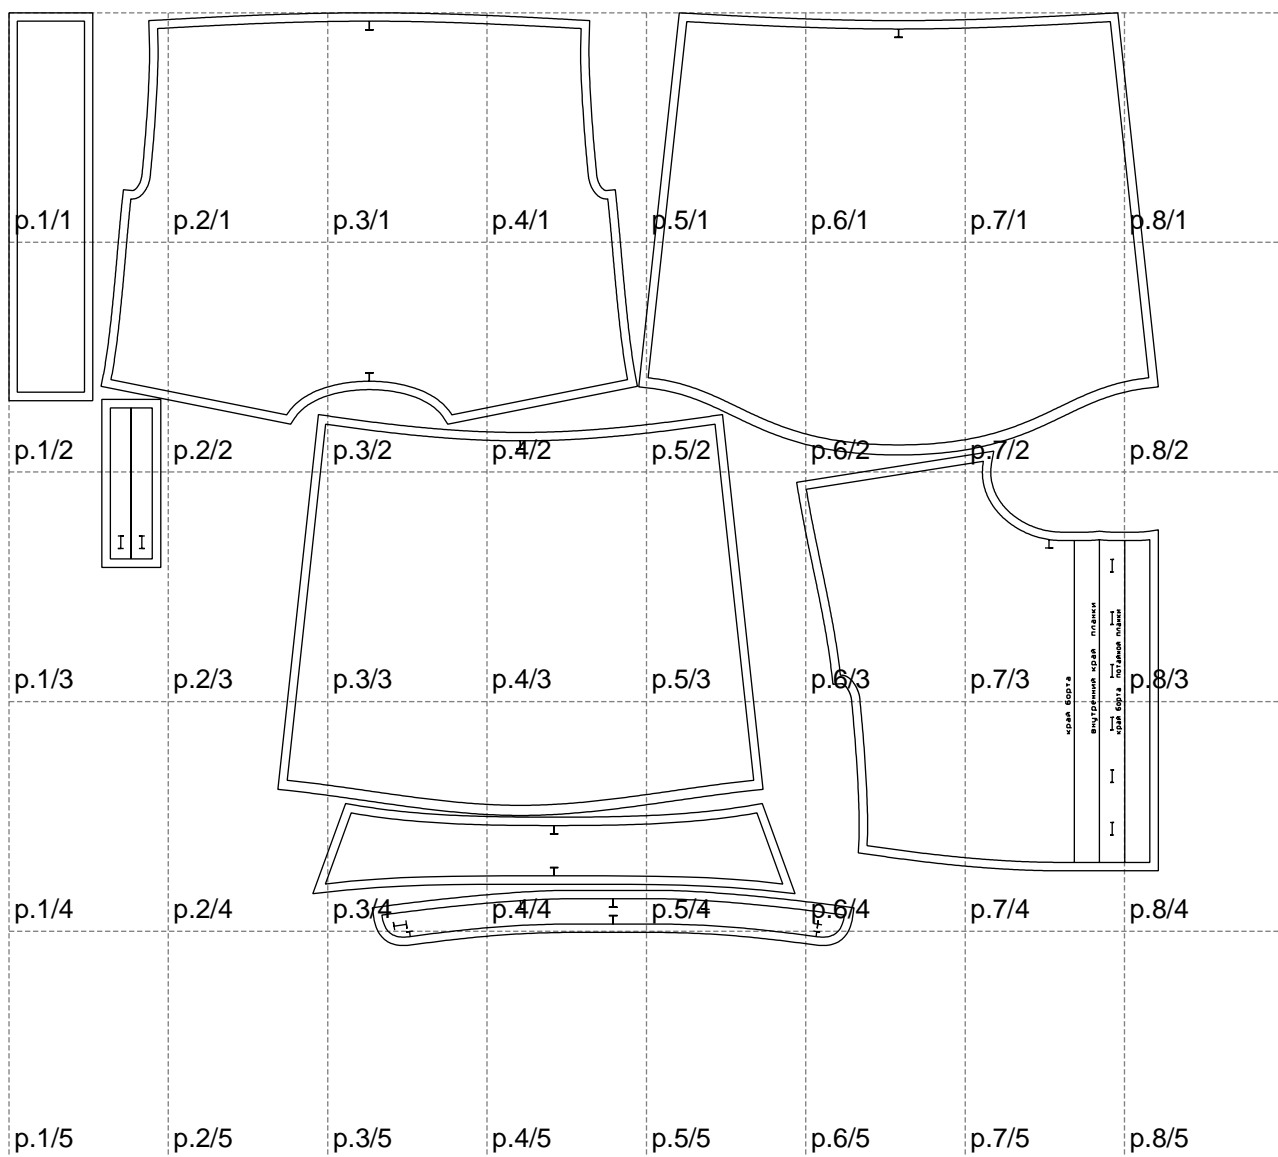

Not for print

Paper size: A4, size:1368.79 x1110.65 mm

Maneken =1 ver.0

rz\_1=170

rz\_16=92

rz\_17=78.8

rz\_18=71.8

rz\_19=100

rz\_20=98.1

---

. . . . .  
. . . . .  
. . . . .