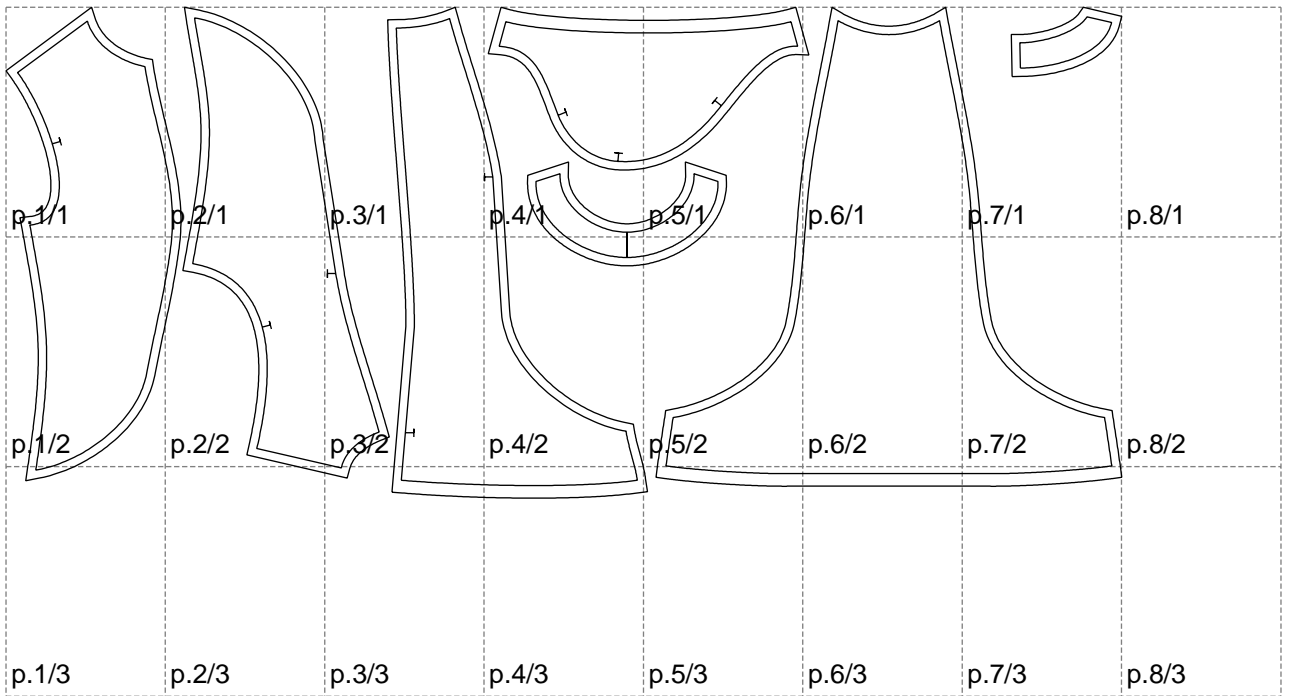

Not for print

Paper size: A4, size:1328.97 x584.41 mm

# Example

size:1499.00 x1141.60 mm

Maneken =1 ver.0

rz\_1=170

rz\_16=96

rz\_17=82

rz\_18=76

rz\_19=104

rz\_20=101.8

---

. . . . .  
. . . . .  
. . . . .