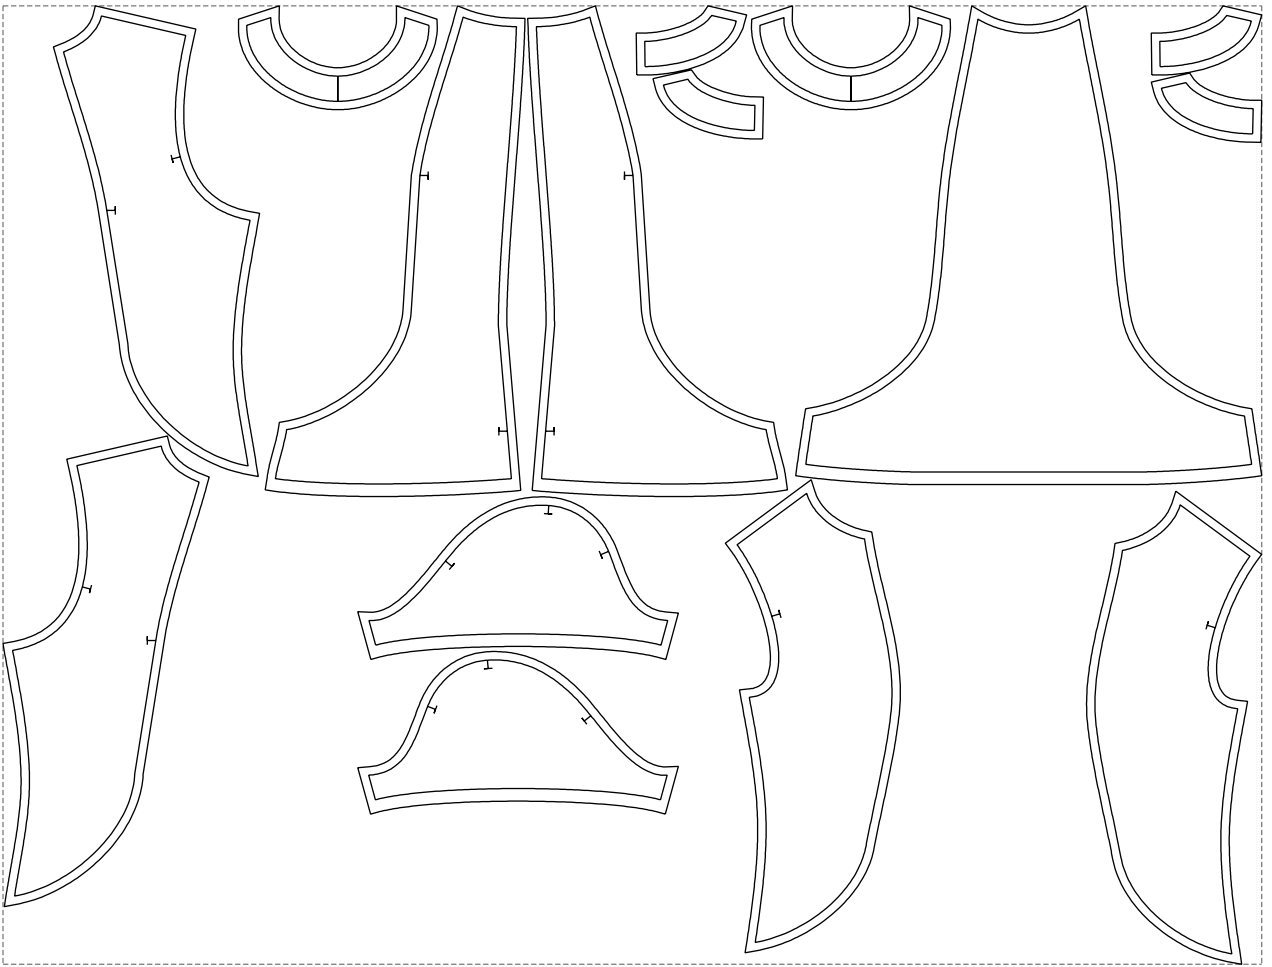

Not for print

Paper size: A4, size:1328.97 x584.41 mm

# Example

size:1499.00 x1141.60 mm

Maneken =1 ver.0

rz\_1=170

rz\_16=96

rz\_17=82

rz\_18=76

rz\_19=104

rz\_20=101.8

---

. . . . .  
. . . . .  
. . . . .