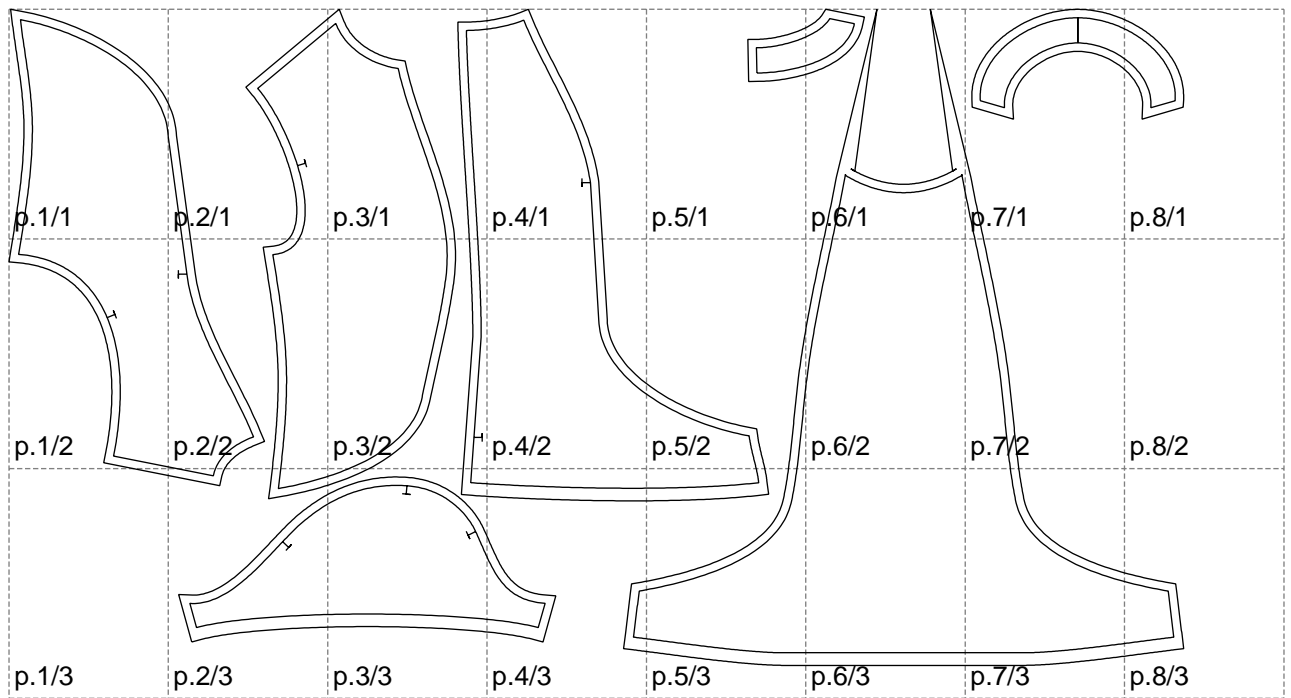

Not for print

Paper size: A4, size:1399.00 x781.18 mm

# Example

size:1438.54 x1219.79 mm

Maneken =1 ver.0

rz\_1=170

rz\_16=120

rz\_17=104

rz\_18=103.6

rz\_19=128

rz\_20=125.1

---

. . . . .  
. . . . .  
. . . . .