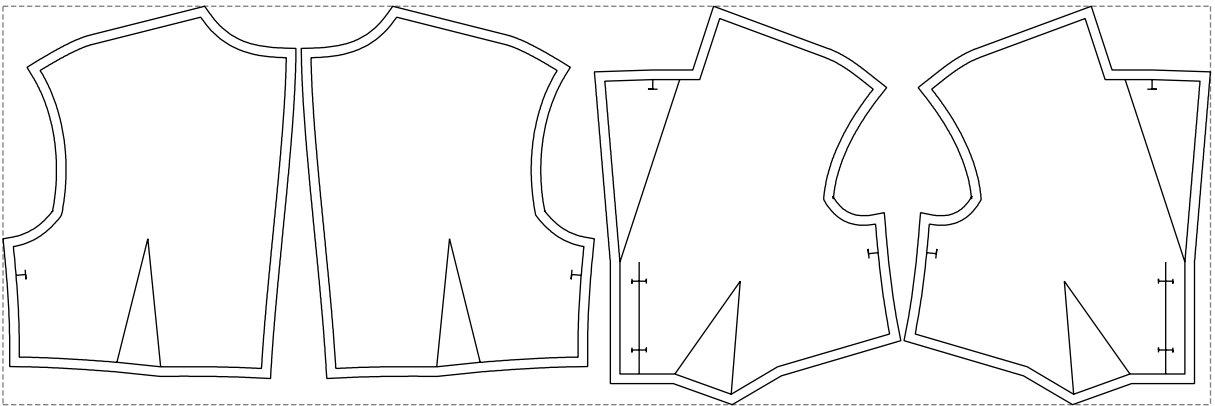

Not for print

Paper size: A4, size:1399.00 x829.19 mm

# Example

size:1258.28 x415.51 mm

Maneken =1 ver.0

rz\_1=170

rz\_16=96

rz\_17=82

rz\_18=76

rz\_19=104

rz\_20=101.8

---

. . . . .  
. . . . .  
. . . . .