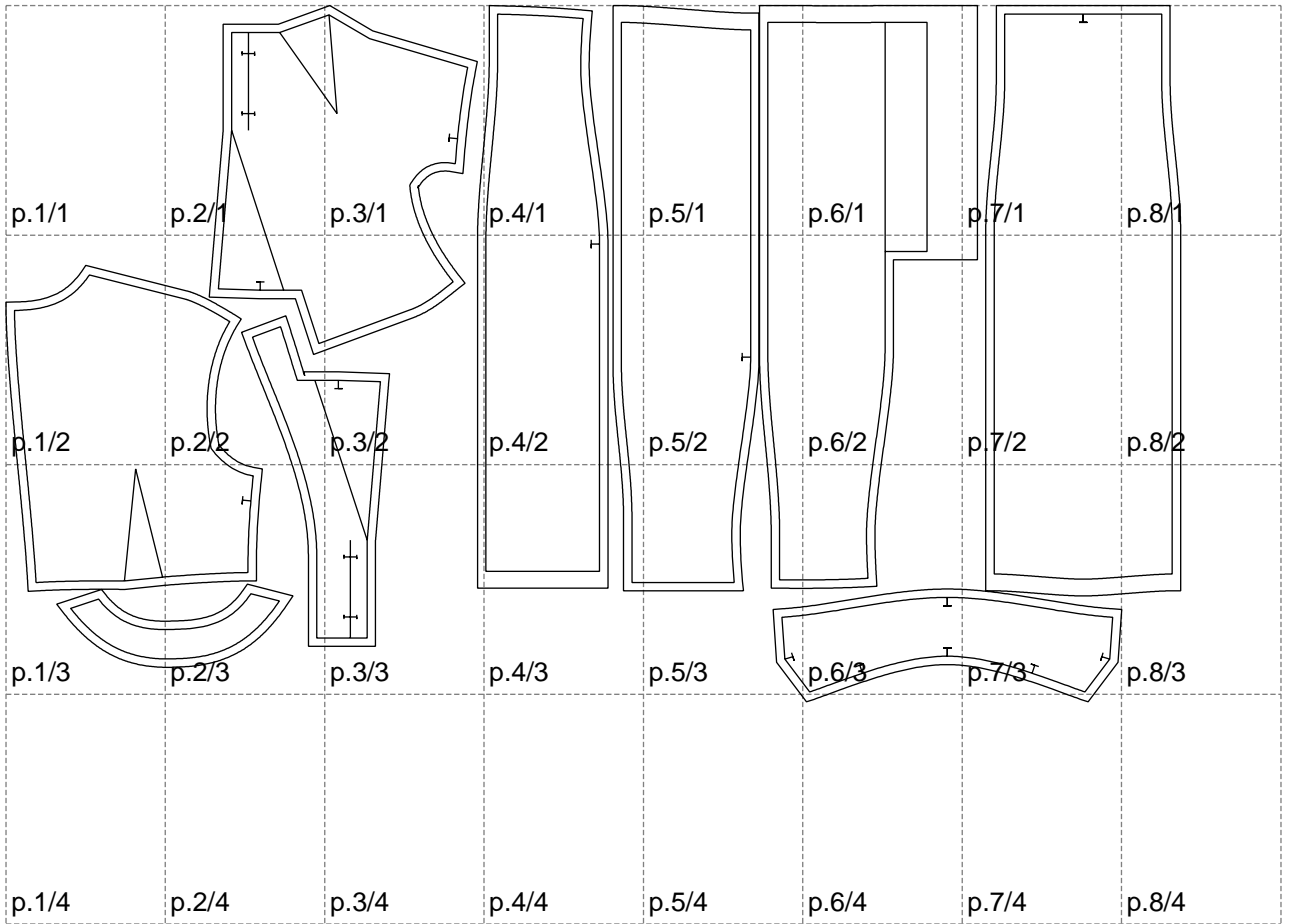

Not for print

Paper size: A4, size:1399.00 x829.19 mm

# Example

size:1258.28 x415.51 mm

Maneken =1 ver.0

rz\_1=170

rz\_16=96

rz\_17=82

rz\_18=76

rz\_19=104

rz\_20=101.8

---

. . . . .  
. . . . .  
. . . . .