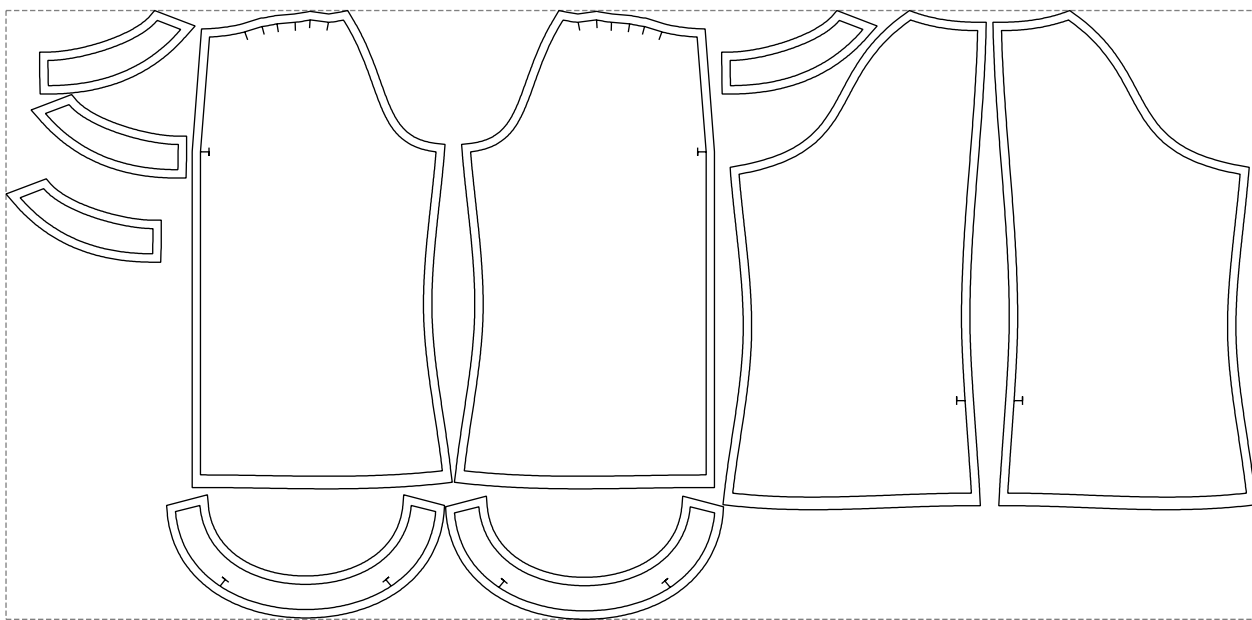

Not for print

Paper size: A4, size:1388.93 x594.53 mm

# Example

size:1488.97 x725.07 mm

Maneken =1 ver.0

rz\_1=170

rz\_16=104

rz\_17=88.9

rz\_18=84.4

rz\_19=112