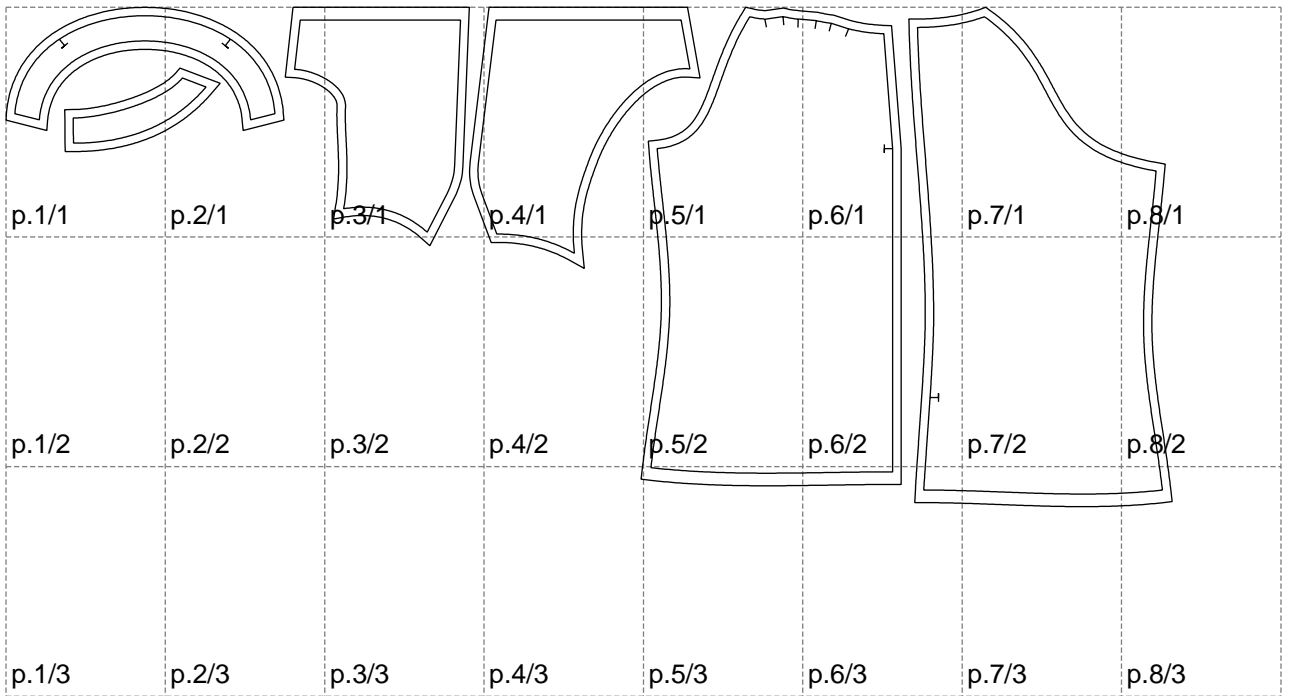

Not for print

Paper size: A4, size:1388.93 x594.53 mm

# Example

size:1488.97 x725.07 mm

Maneken =1 ver.0

rz\_1=170

rz\_16=104

rz\_17=88.9

rz\_18=84.4

rz\_19=112

rz\_20=109.3

---

. . . . .  
. . . . .  
. . . . .