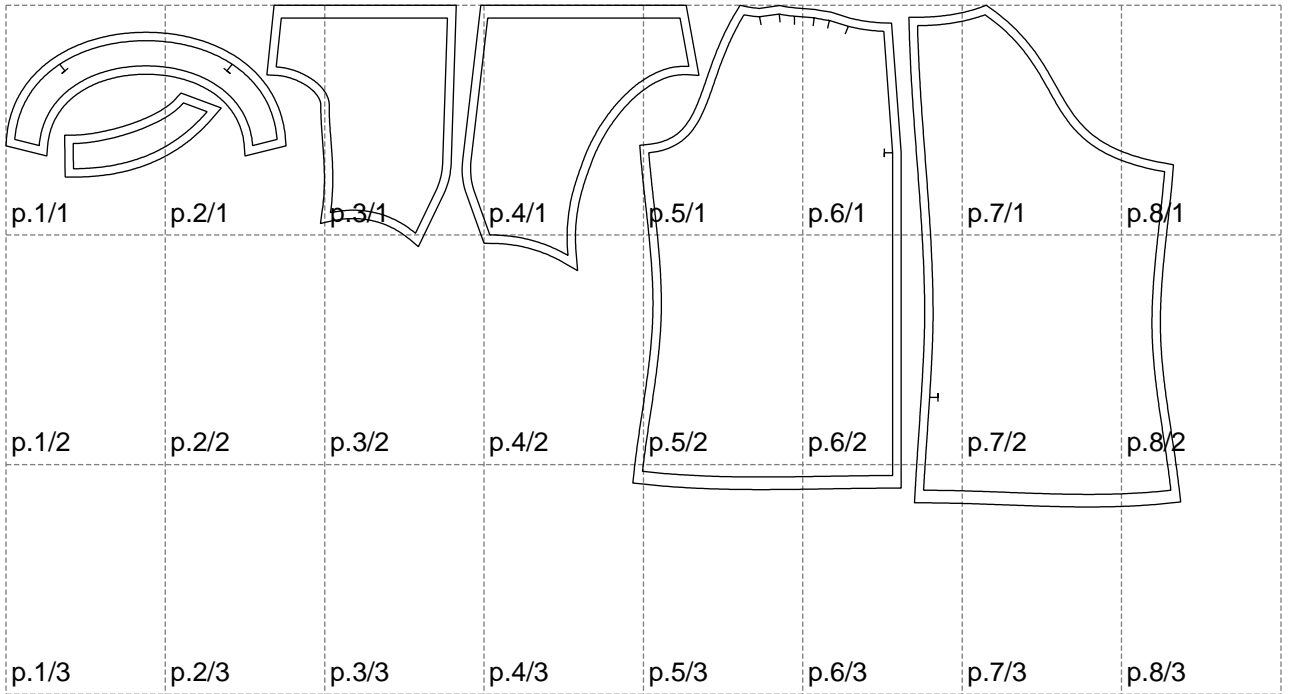

Not for print

Paper size: A4, size:1399.00 x597.30 mm

# Example

size:1499.00 x724.64 mm

Maneken =1 ver.0

rz\_1=170

rz\_16=108

rz\_17=92.5

rz\_18=89.2

rz\_19=116

rz\_20=113

---

. . . . .  
. . . . .  
. . . . .