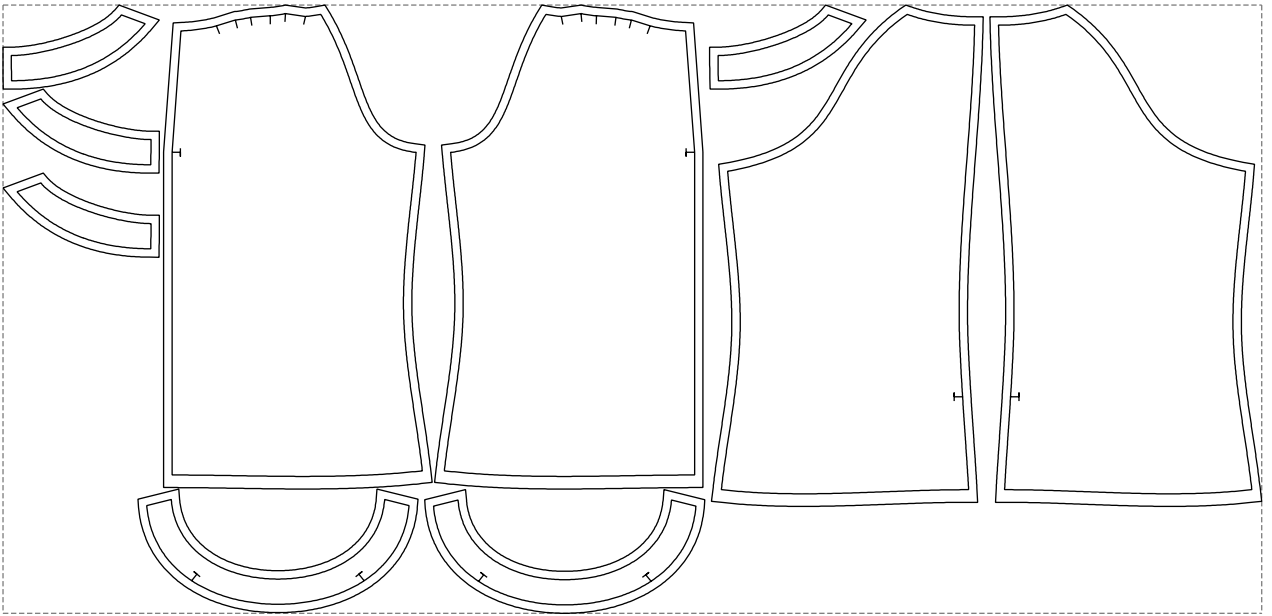

Not for print

Paper size: A4, size:1399.00 x597.30 mm

# Example

size:1499.00 x724.64 mm

Maneken =1 ver.0

rz\_1=170

rz\_16=108

rz\_17=92.5

rz\_18=89.2

rz\_19=116