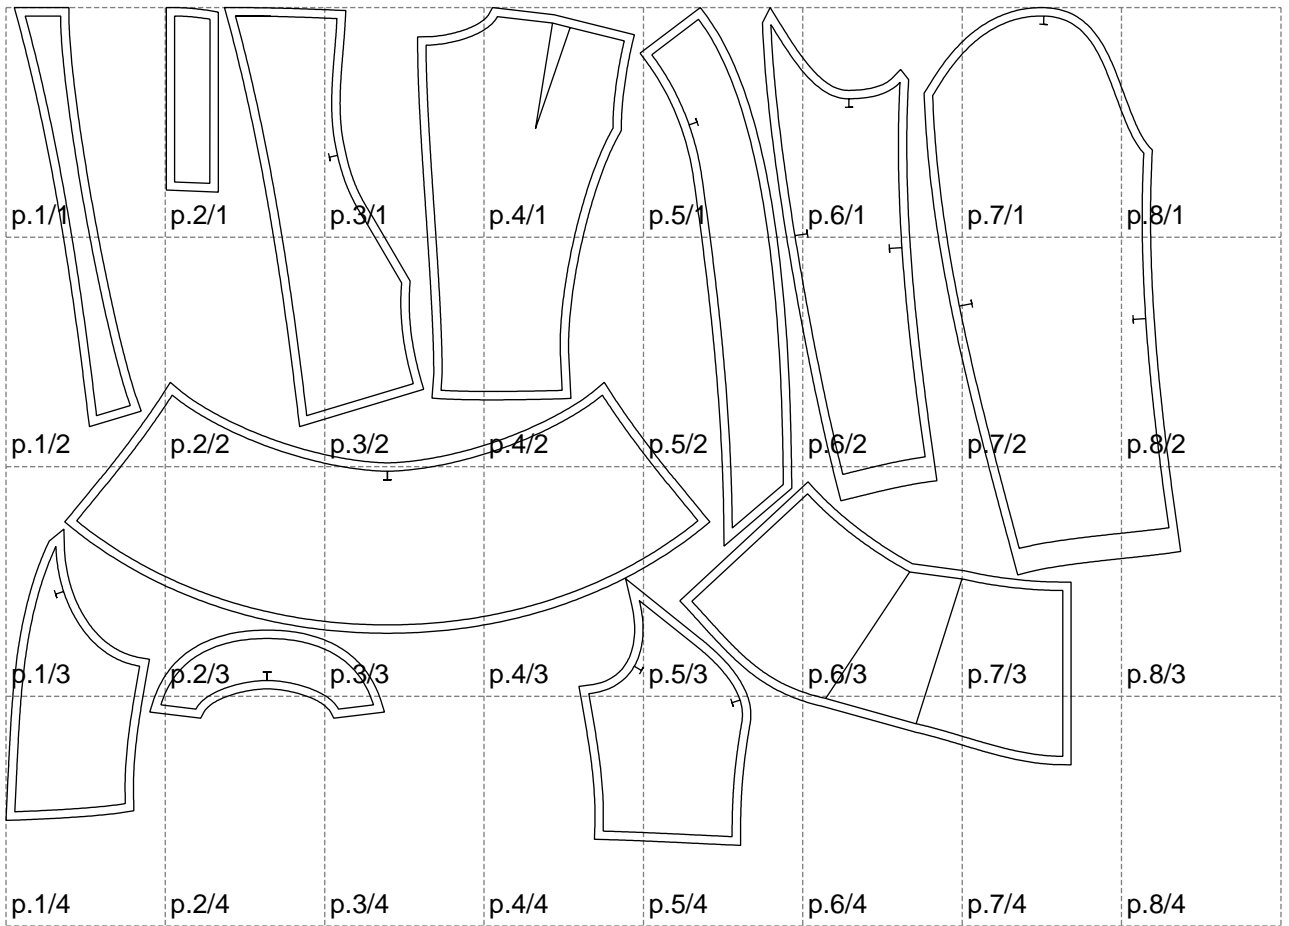

Not for print

Paper size: A4, size:1399.00 x997.73 mm

# Example

size:1499.00 x1797.92 mm

Maneken =1 ver.0

rz\_1=170

rz\_16=112

rz\_17=96.2

rz\_18=94

rz\_19=120

rz\_20=117

---

. . . . .  
. . . . .  
. . . . .