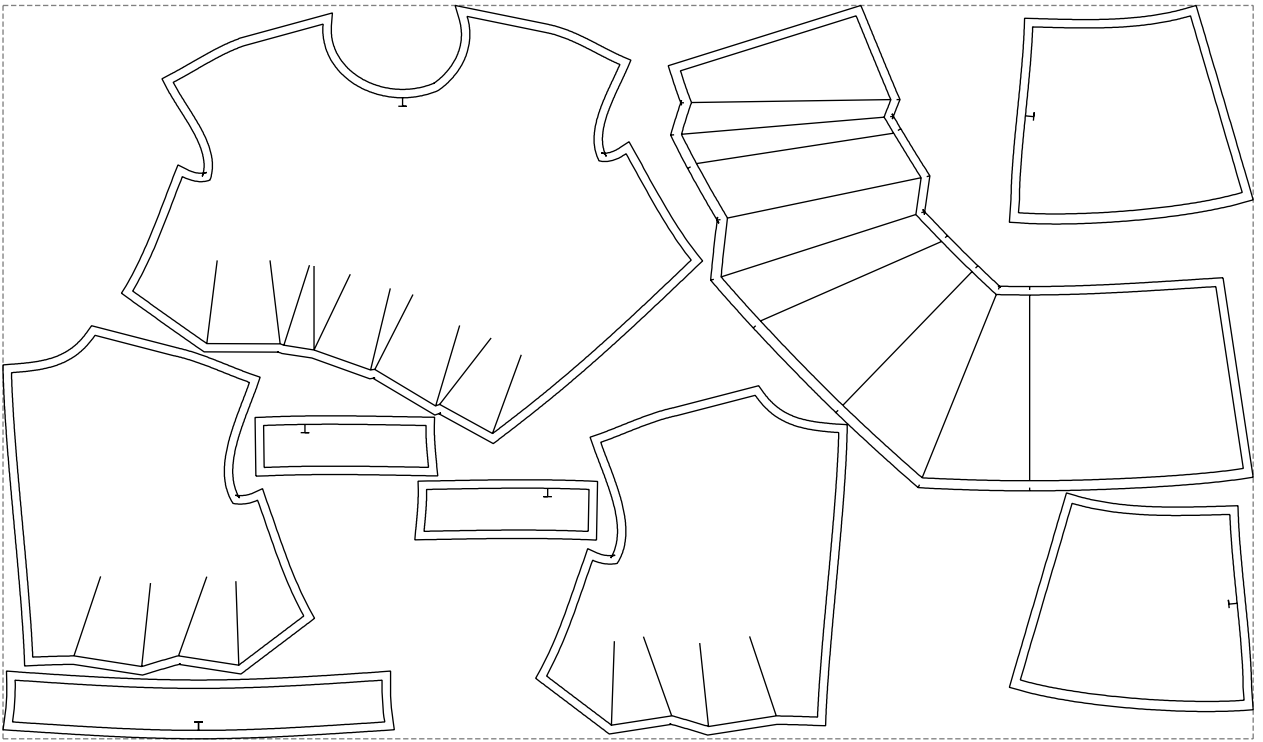

Not for print

Paper size: A4, size:1388.90 x849.81 mm

# Example

size:1488.97 x873.54 mm

Maneken =1 ver.0

rz\_1=170

rz\_16=92

rz\_17=78.8

rz\_18=71.8

rz\_19=100