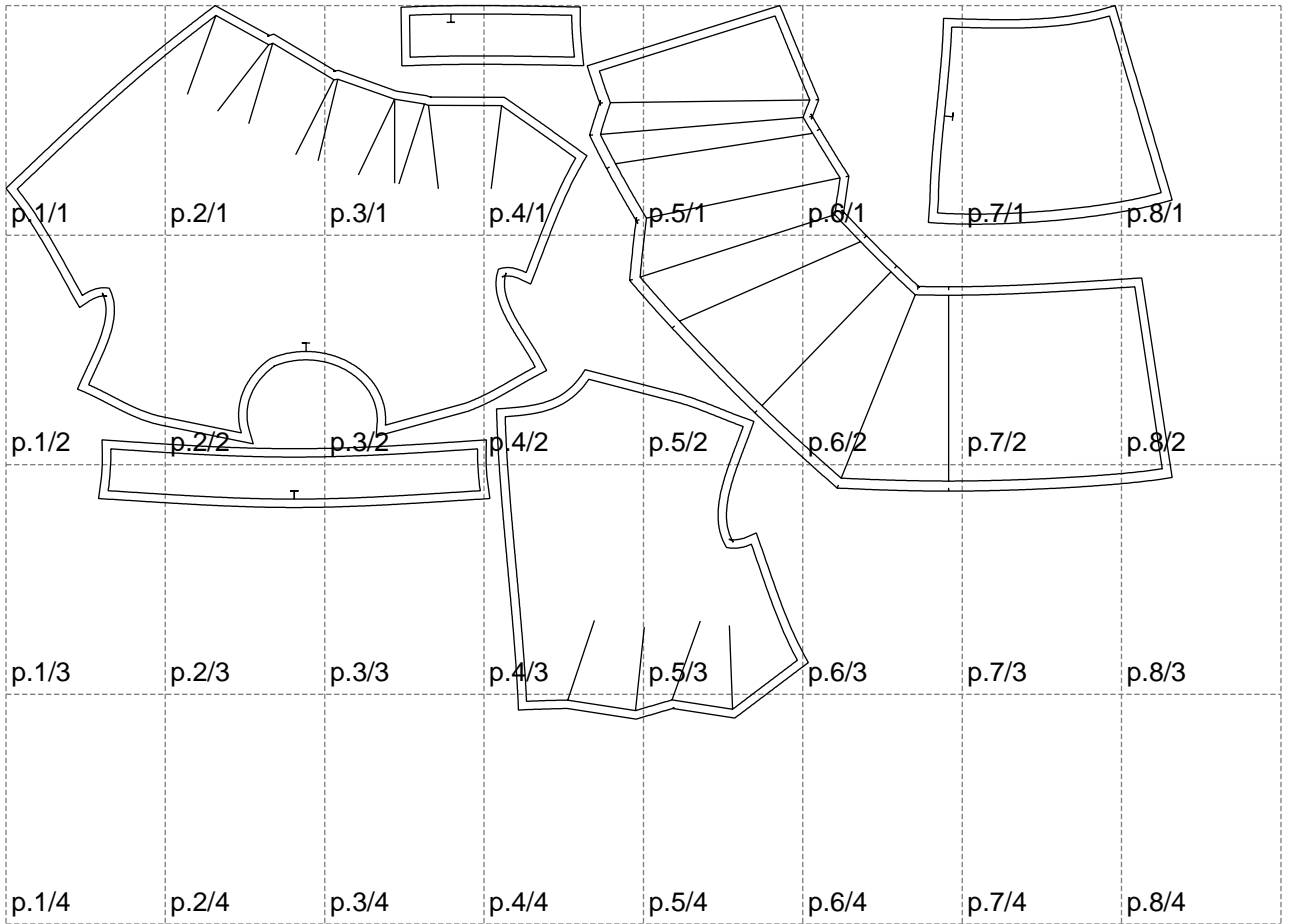

Not for print

Paper size: A4, size:1388.90 x849.81 mm

# Example

size:1488.97 x873.54 mm

Maneken =1 ver.0

rz\_1=170

rz\_16=92

rz\_17=78.8

rz\_18=71.8

rz\_19=100

rz\_20=98.1

---

. . . . .  
. . . . .  
. . . . .