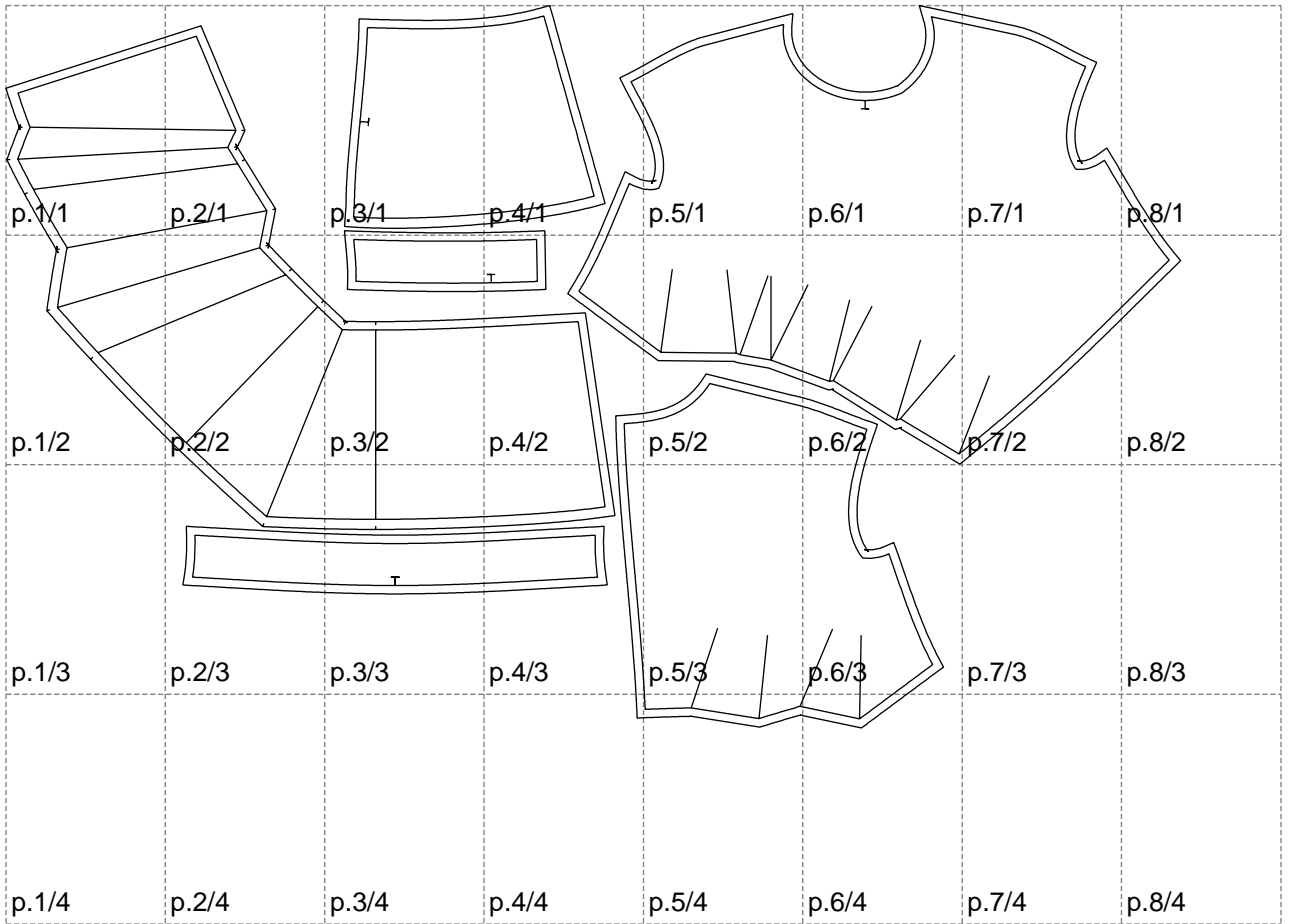

Not for print

Paper size: A4, size:1399.00 x860.24 mm

# Example

size:1499.00 x973.68 mm

Maneken =1 ver.0

rz\_1=170

rz\_16=100

rz\_17=85.4

rz\_18=80.2

rz\_19=108

rz\_20=105.4

---

. . . . .  
. . . . .  
. . . . .