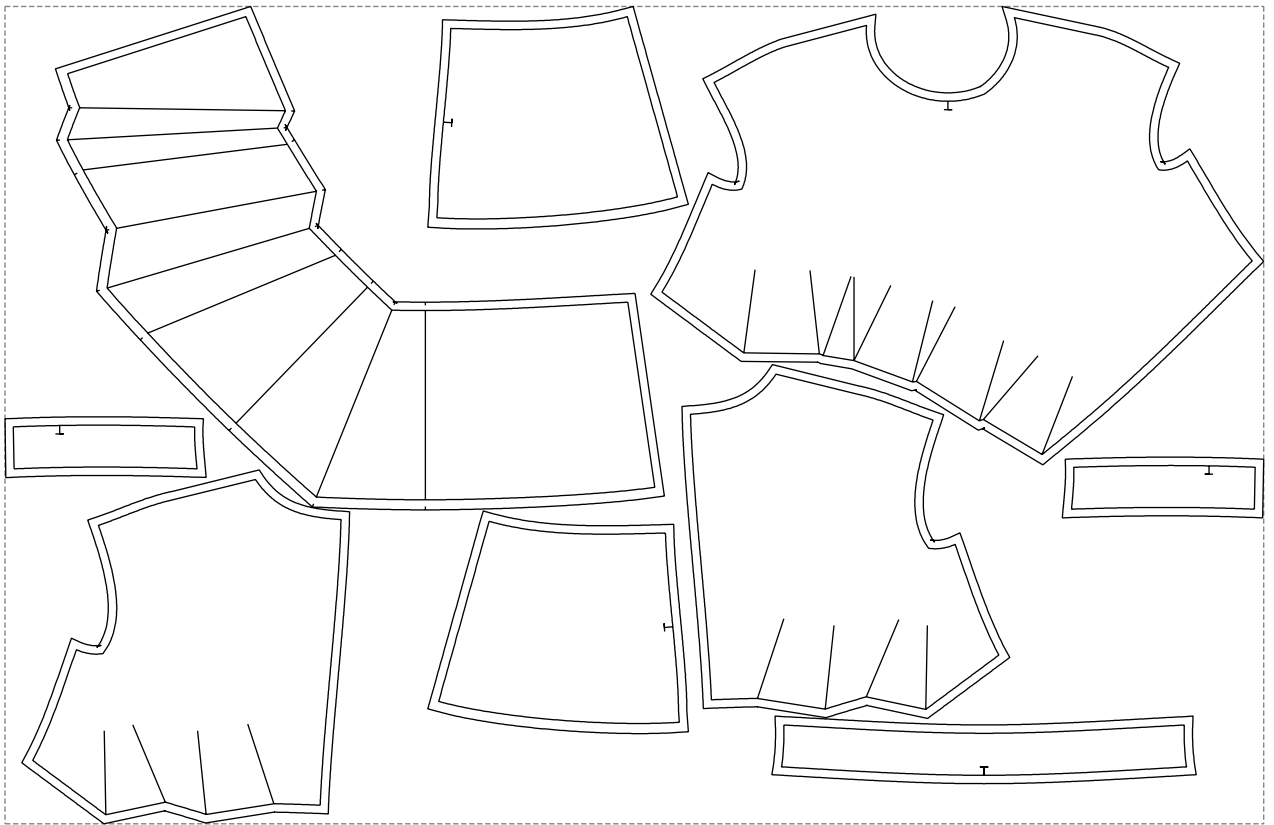

Not for print

Paper size: A4, size:1399.00 x860.24 mm

# Example

size:1499.00 x973.68 mm

Maneken =1 ver.0

rz\_1=170

rz\_16=100

rz\_17=85.4

rz\_18=80.2

rz\_19=108

rz\_20=105.4

---

. . . . .  
. . . . .  
. . . . .