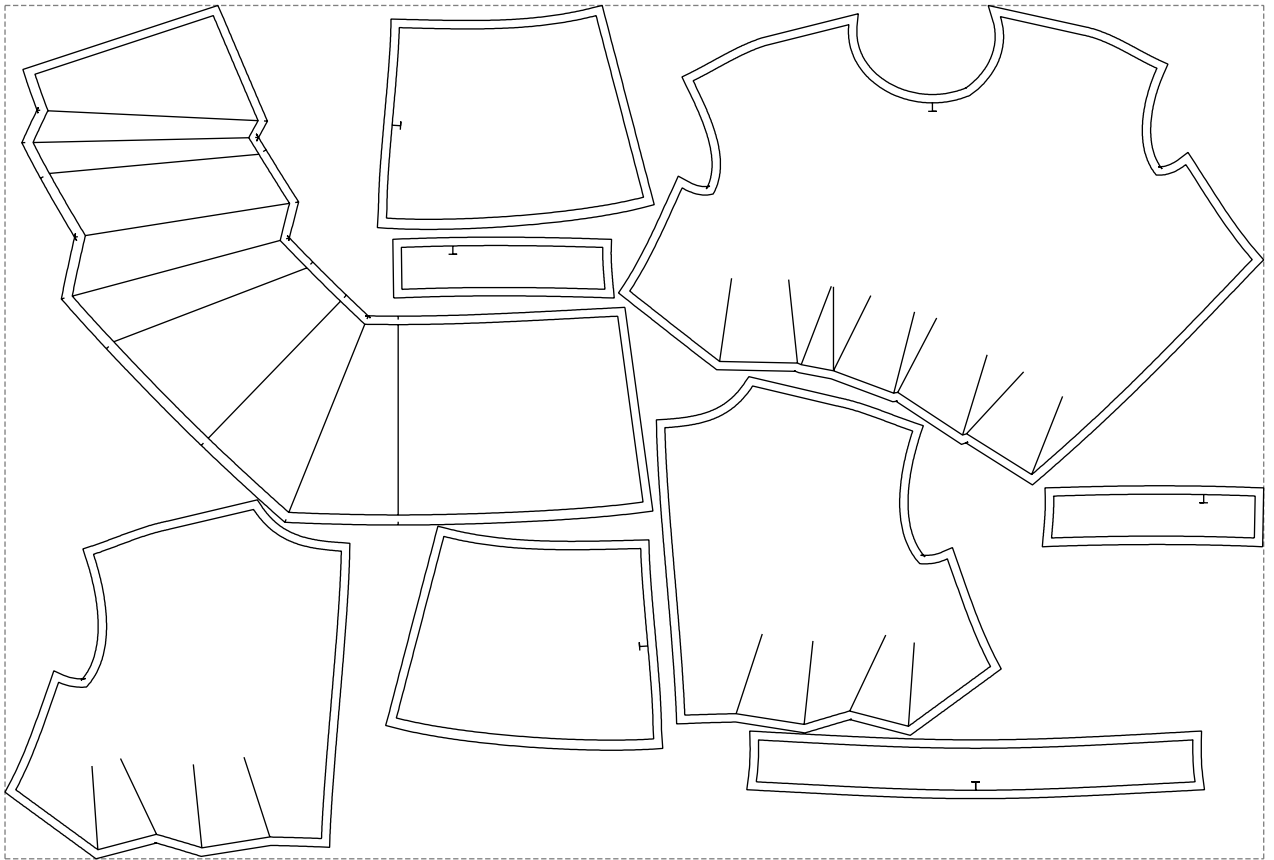

Not for print

Paper size: A4, size:1399.00 x917.96 mm

# Example

size:1499.00 x1016.62 mm

Maneken =1 ver.0

rz\_1=170

rz\_16=108

rz\_17=92.5

rz\_18=89.2

rz\_19=116