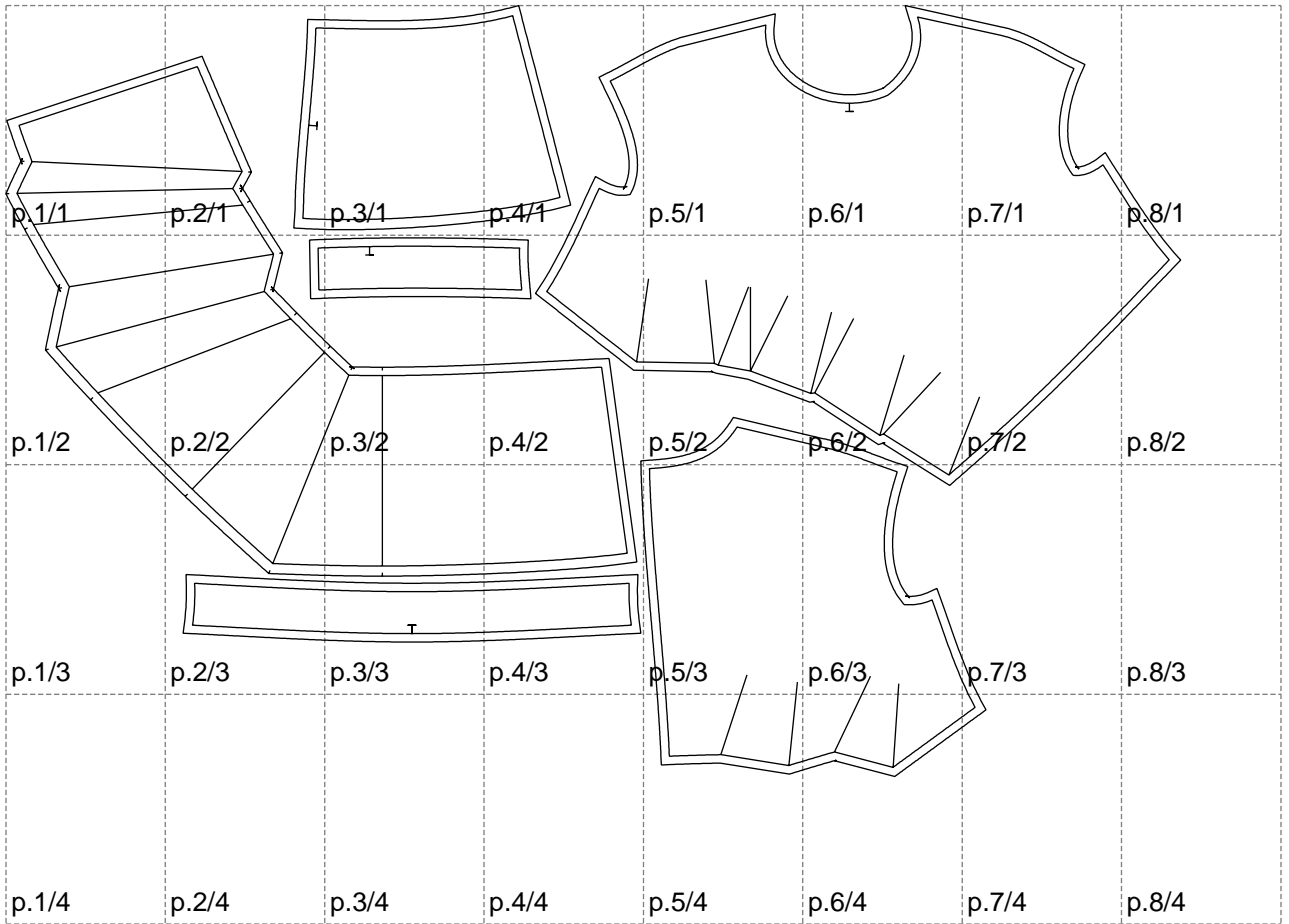

Not for print

Paper size: A4, size:1399.00 x917.96 mm

# Example

size:1499.00 x1016.62 mm

Maneken =1 ver.0

rz\_1=170

rz\_16=108

rz\_17=92.5

rz\_18=89.2

rz\_19=116

rz\_20=113

---

. . . . .  
. . . . .  
. . . . .