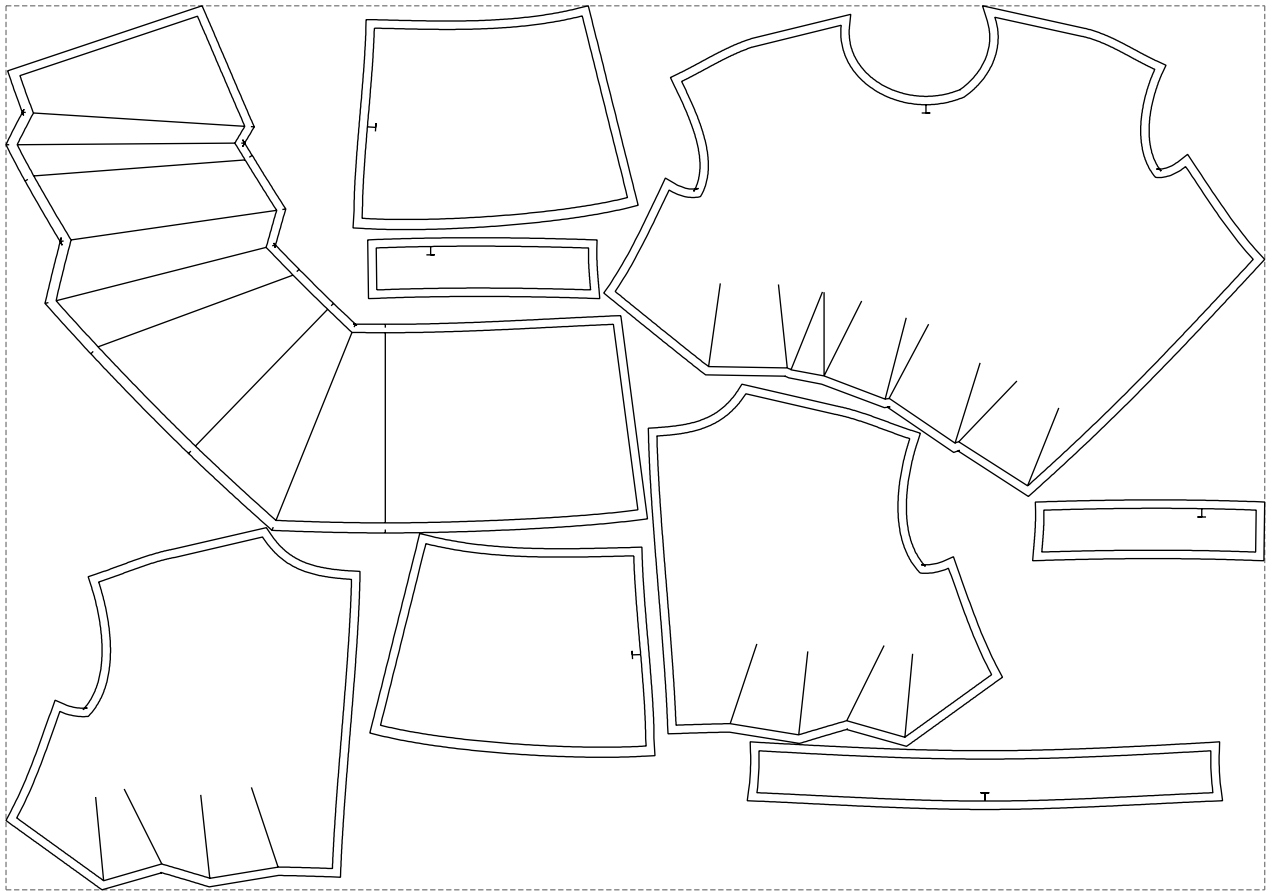

Not for print

Paper size: A4, size:1399.00 x978.51 mm

# Example

size:1499.00 x1052.97 mm

Maneken =1 ver.0

rz\_1=170

rz\_16=112

rz\_17=96.2

rz\_18=94

rz\_19=120

rz\_20=117

---

. . . . .  
. . . . .  
. . . . .