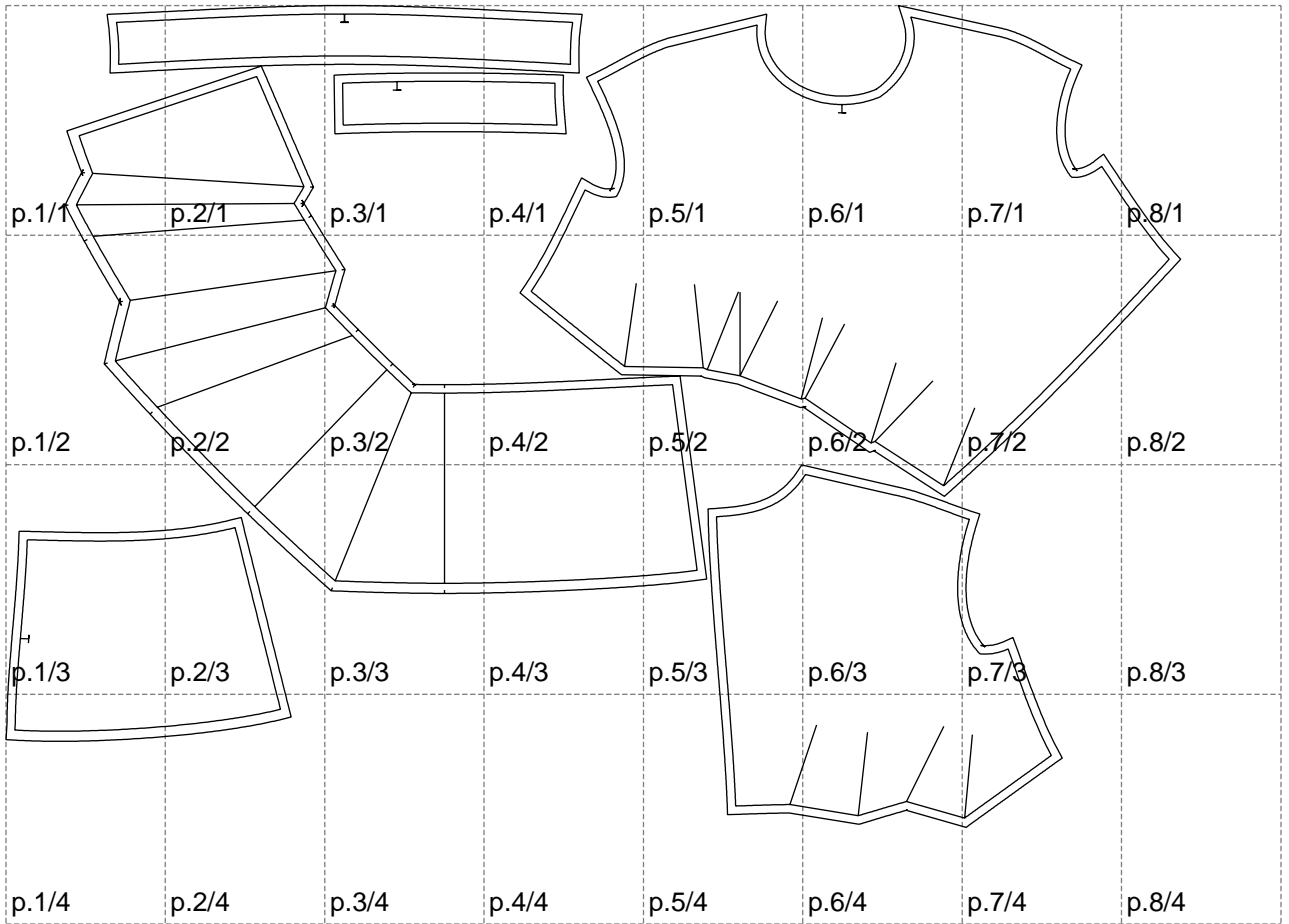

Not for print

Paper size: A4, size:1399.00 x978.51 mm

# Example

size:1499.00 x1052.97 mm

Maneken =1 ver.0

rz\_1=170

rz\_16=112

rz\_17=96.2

rz\_18=94

rz\_19=120

rz\_20=117

---

. . . . .  
. . . . .  
. . . . .