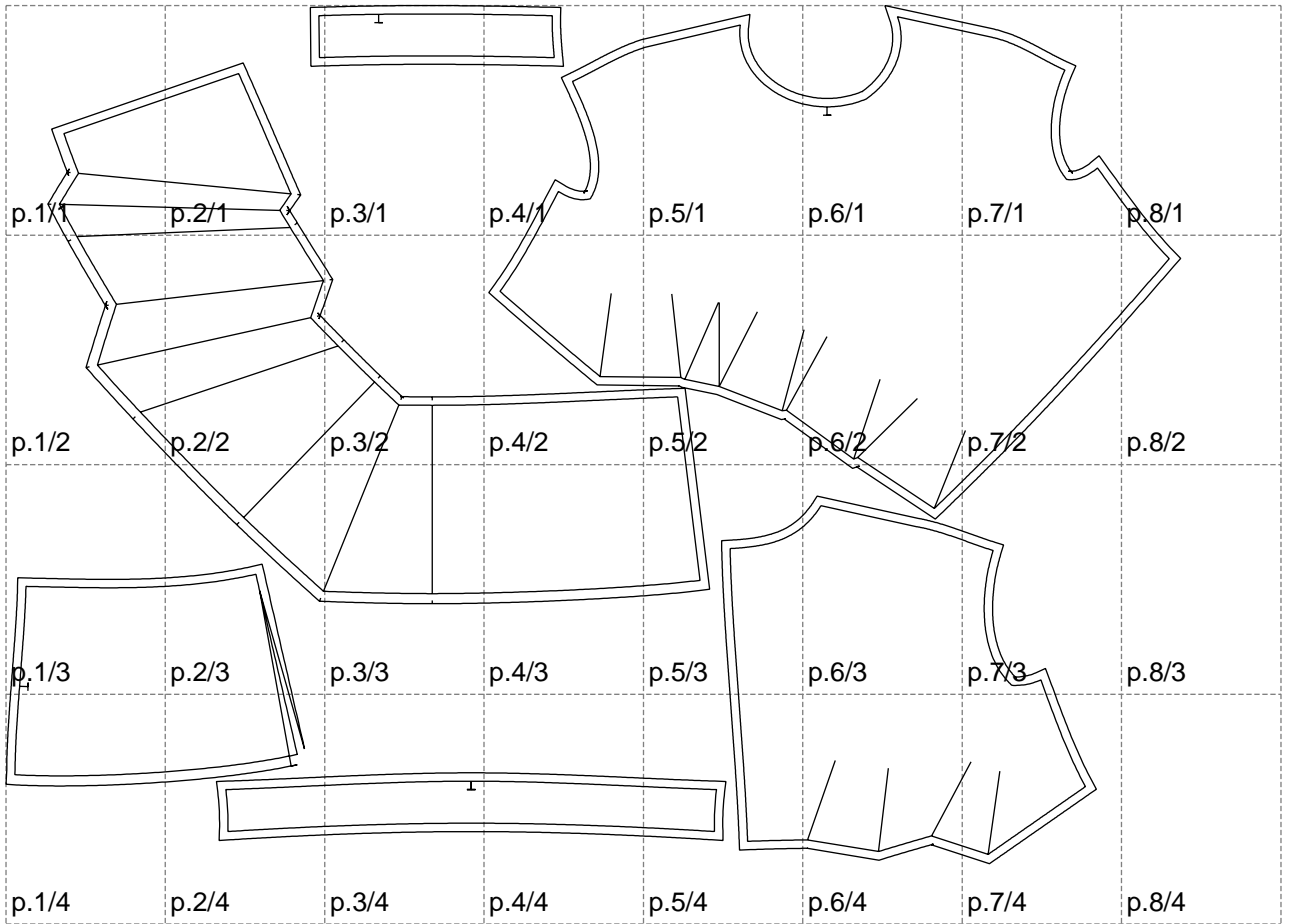

Not for print

Paper size: A4, size:1399.00 x1021.83 mm

# Example

size:1499.00 x1182.78 mm

Maneken =1 ver.0

rz\_1=170

rz\_16=120

rz\_17=104

rz\_18=103.6

rz\_19=128

rz\_20=125.1

---

. . . . .  
. . . . .  
. . . . .