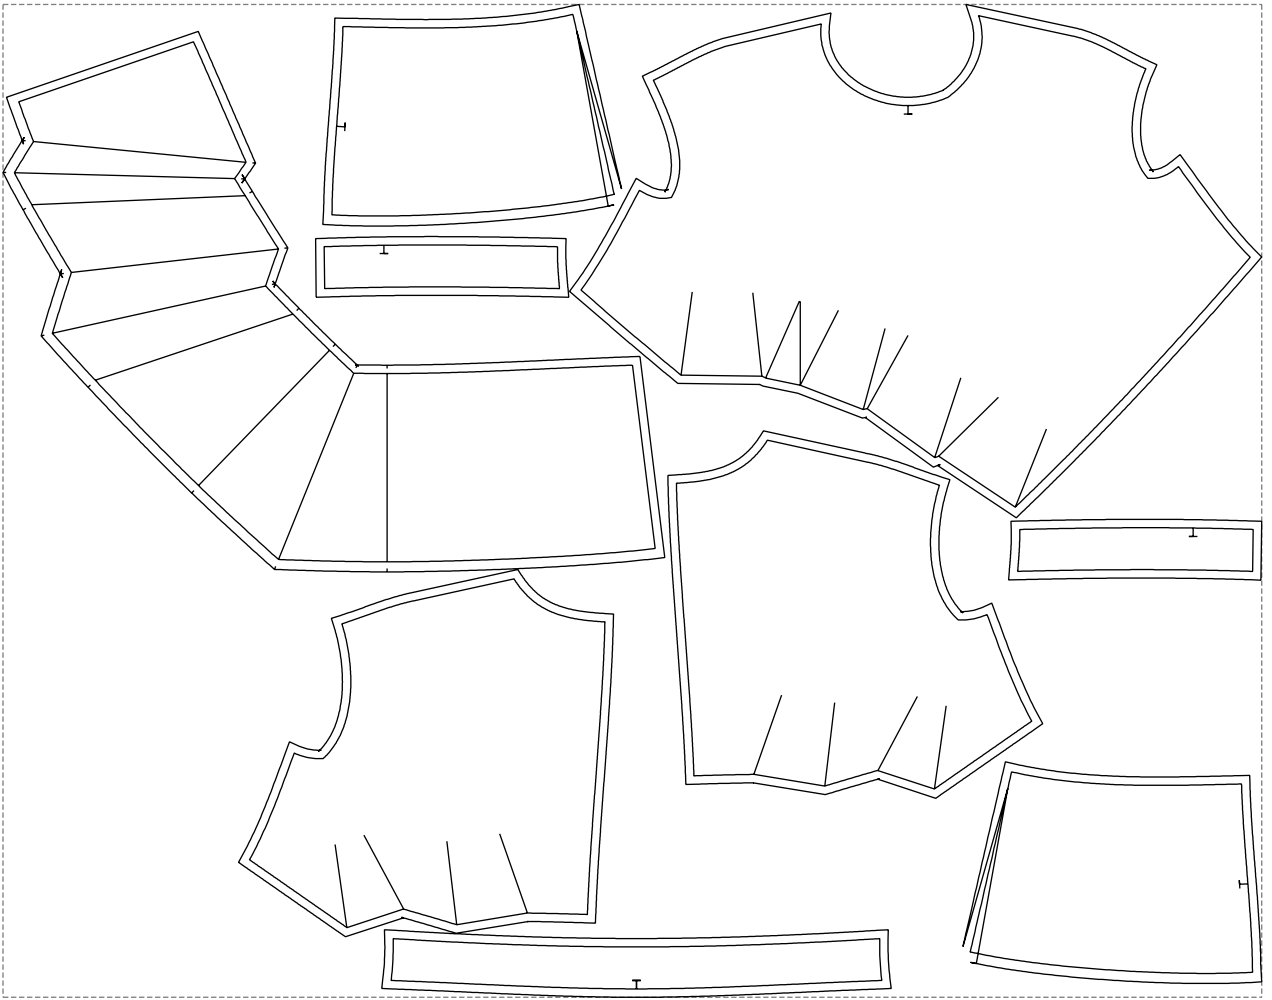

Not for print

Paper size: A4, size:1399.00 x1021.83 mm

# Example

size:1499.00 x1182.78 mm

Maneken =1 ver.0

rz\_1=170

rz\_16=120

rz\_17=104

rz\_18=103.6

rz\_19=128

rz\_20=125.1

---

. . . . .  
. . . . .  
. . . . .