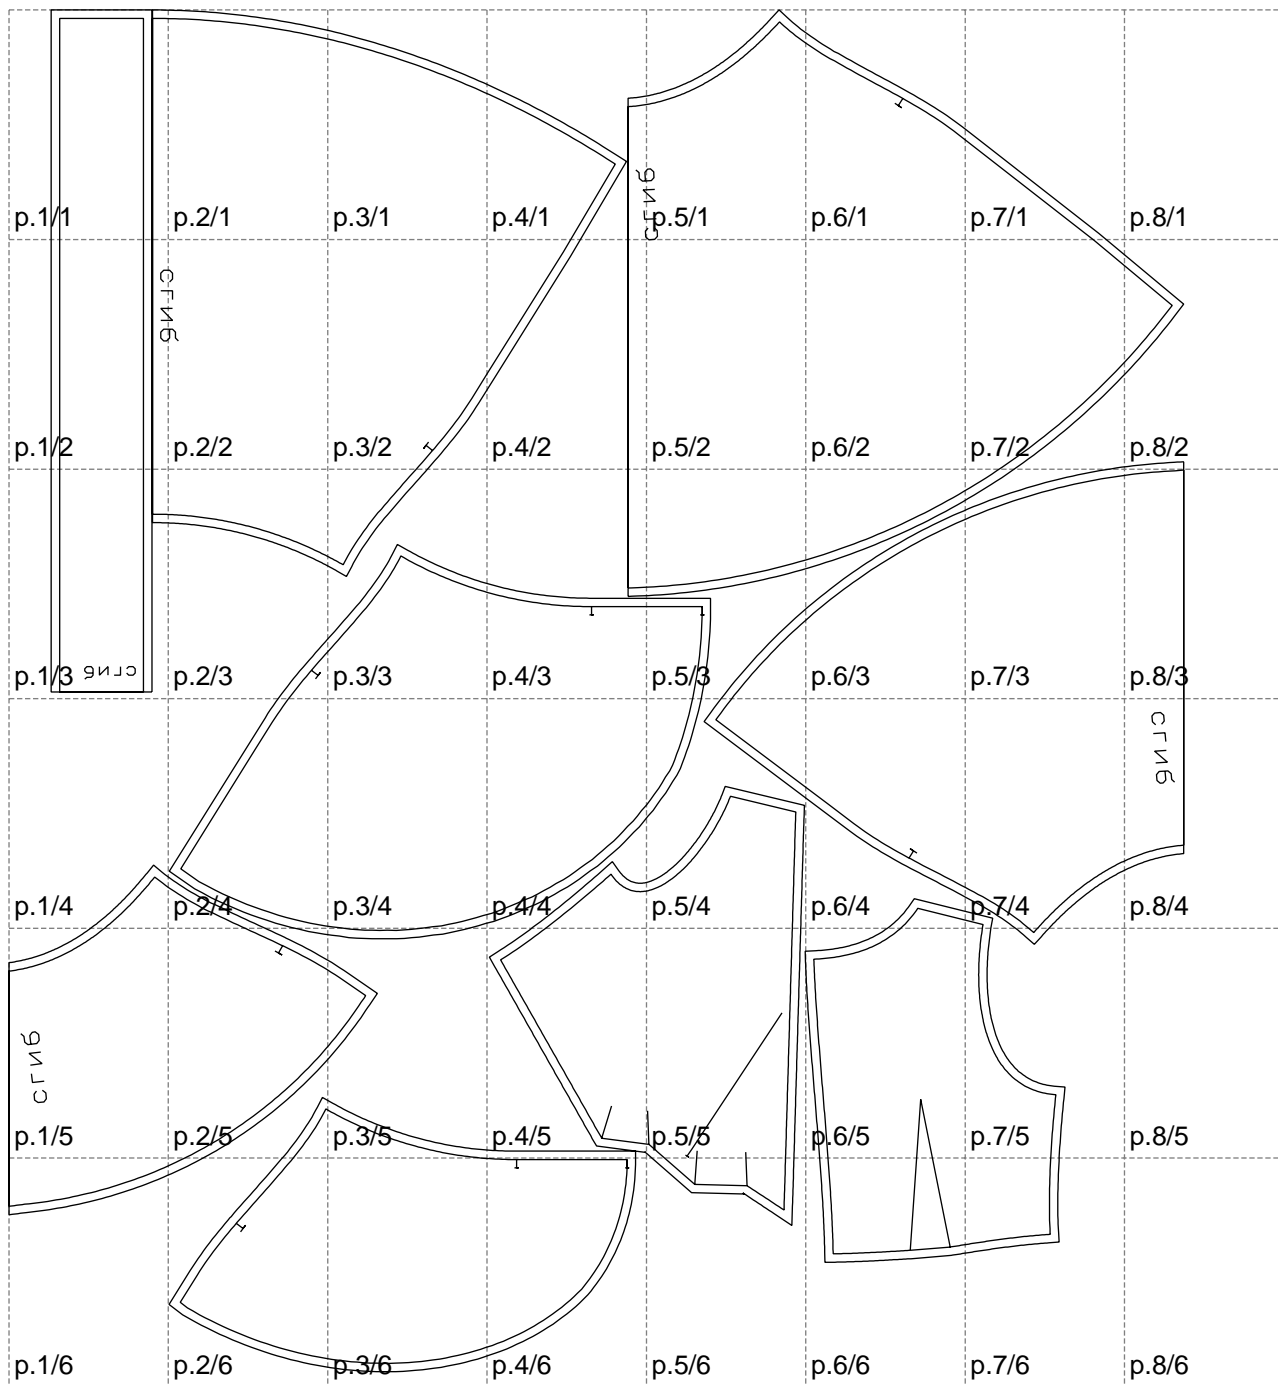

Not for print

Paper size: A4, size:1399.00 x1621.64 mm

# Example

size:1499.00 x3016.43 mm

Maneken =1 ver.0

rz\_1=170

rz\_16=100

rz\_17=85.4

rz\_18=80.2

rz\_19=108

rz\_20=105.4

---

. . . . .  
. . . . .  
. . . . .